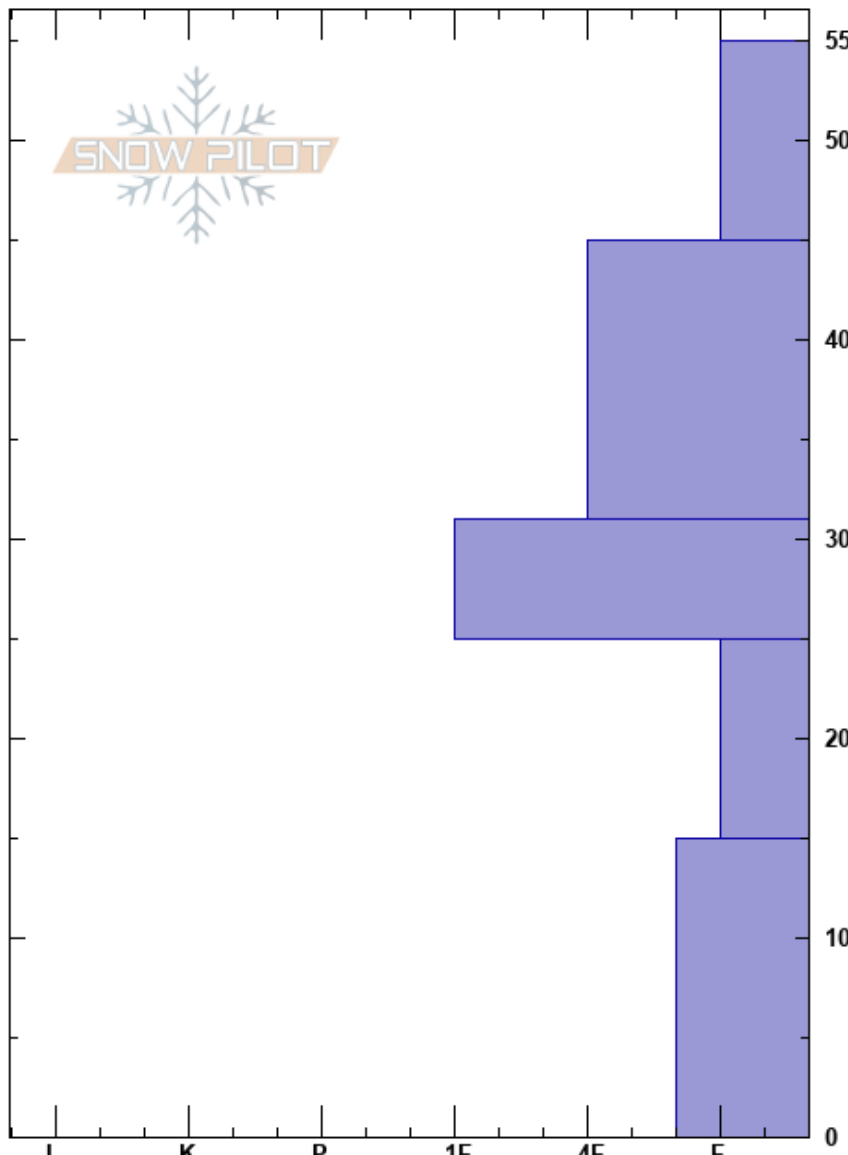

Bobs Knob
 Southern Wasatch
 UT
 Elevation: 2625 m
 Aspect: NE
 Specifics: We skied slope

Joel ORourke
 12/13/2023 - 12:00pm
 Co-ord: 40.41176N, -111.61591E
 Slope Angle: 32°
 Wind Loading: no

Stability: HS:55
 Air Temperature: -0.5°C PF: 40
 Sky Cover: SCT PS: 18
 Precipitation: NO
 Wind: W Light Breeze
 Layer Notes: 15-0cm: Problematic layer

Height (m)	Crystal		Moisture	ρ kg/m ³	Stability tests & Layer comments
	Form	Size			
55	∇	5			
50	□	1-2			
40	□	1-2			
30	◼	1-2			
20	□	2			
10	□	2-4			←ECTP17 @15cm irregular brk
0					

Notes: