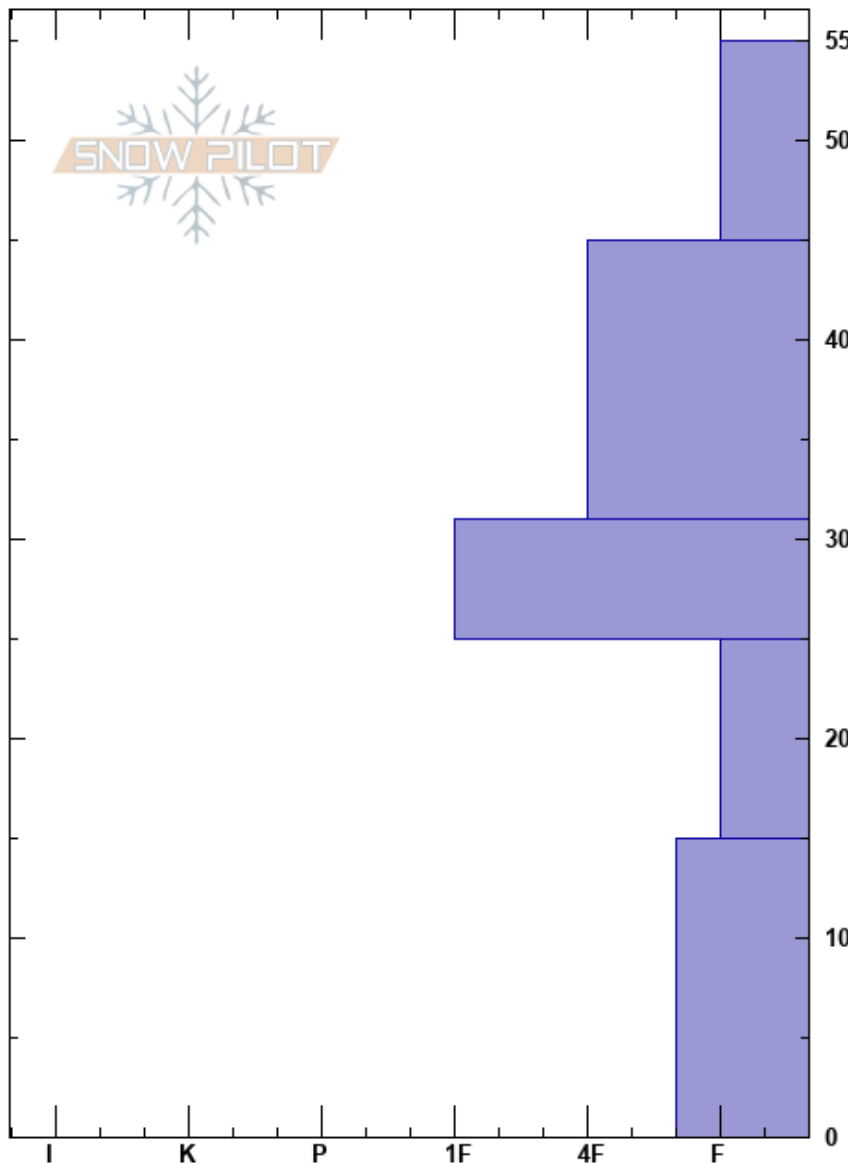

Bobs Knob  
 Southern Wasatch  
 UT  
 Elevation: 2625 m  
 Aspect: NE  
 Specifics: We skied slope

Joel ORourke  
 12/13/2023 - 12:00pm  
 Co-ord: 40.41176N, -111.61591E  
 Slope Angle: 32°  
 Wind Loading: no

Stability: HS:55  
 Air Temperature: -0.5°C PF: 40  
 Sky Cover: SCT PS: 18  
 Precipitation: NO  
 Wind: W Light Breeze  
 Layer Notes: 15-0cm: Problematic layer

Height (m)	Crystal		Moisture	$\rho$ kg/m <sup>3</sup>	Stability tests & Layer comments
	Form	Size			
55	∇	5			
50	□	1-2			
45					
40	□	1-2			
35					
30	◼	1-2			
25					
20	□	2			
15					←ECTP17 @15cm irregular brk
10	□	2-4			
5					
0					