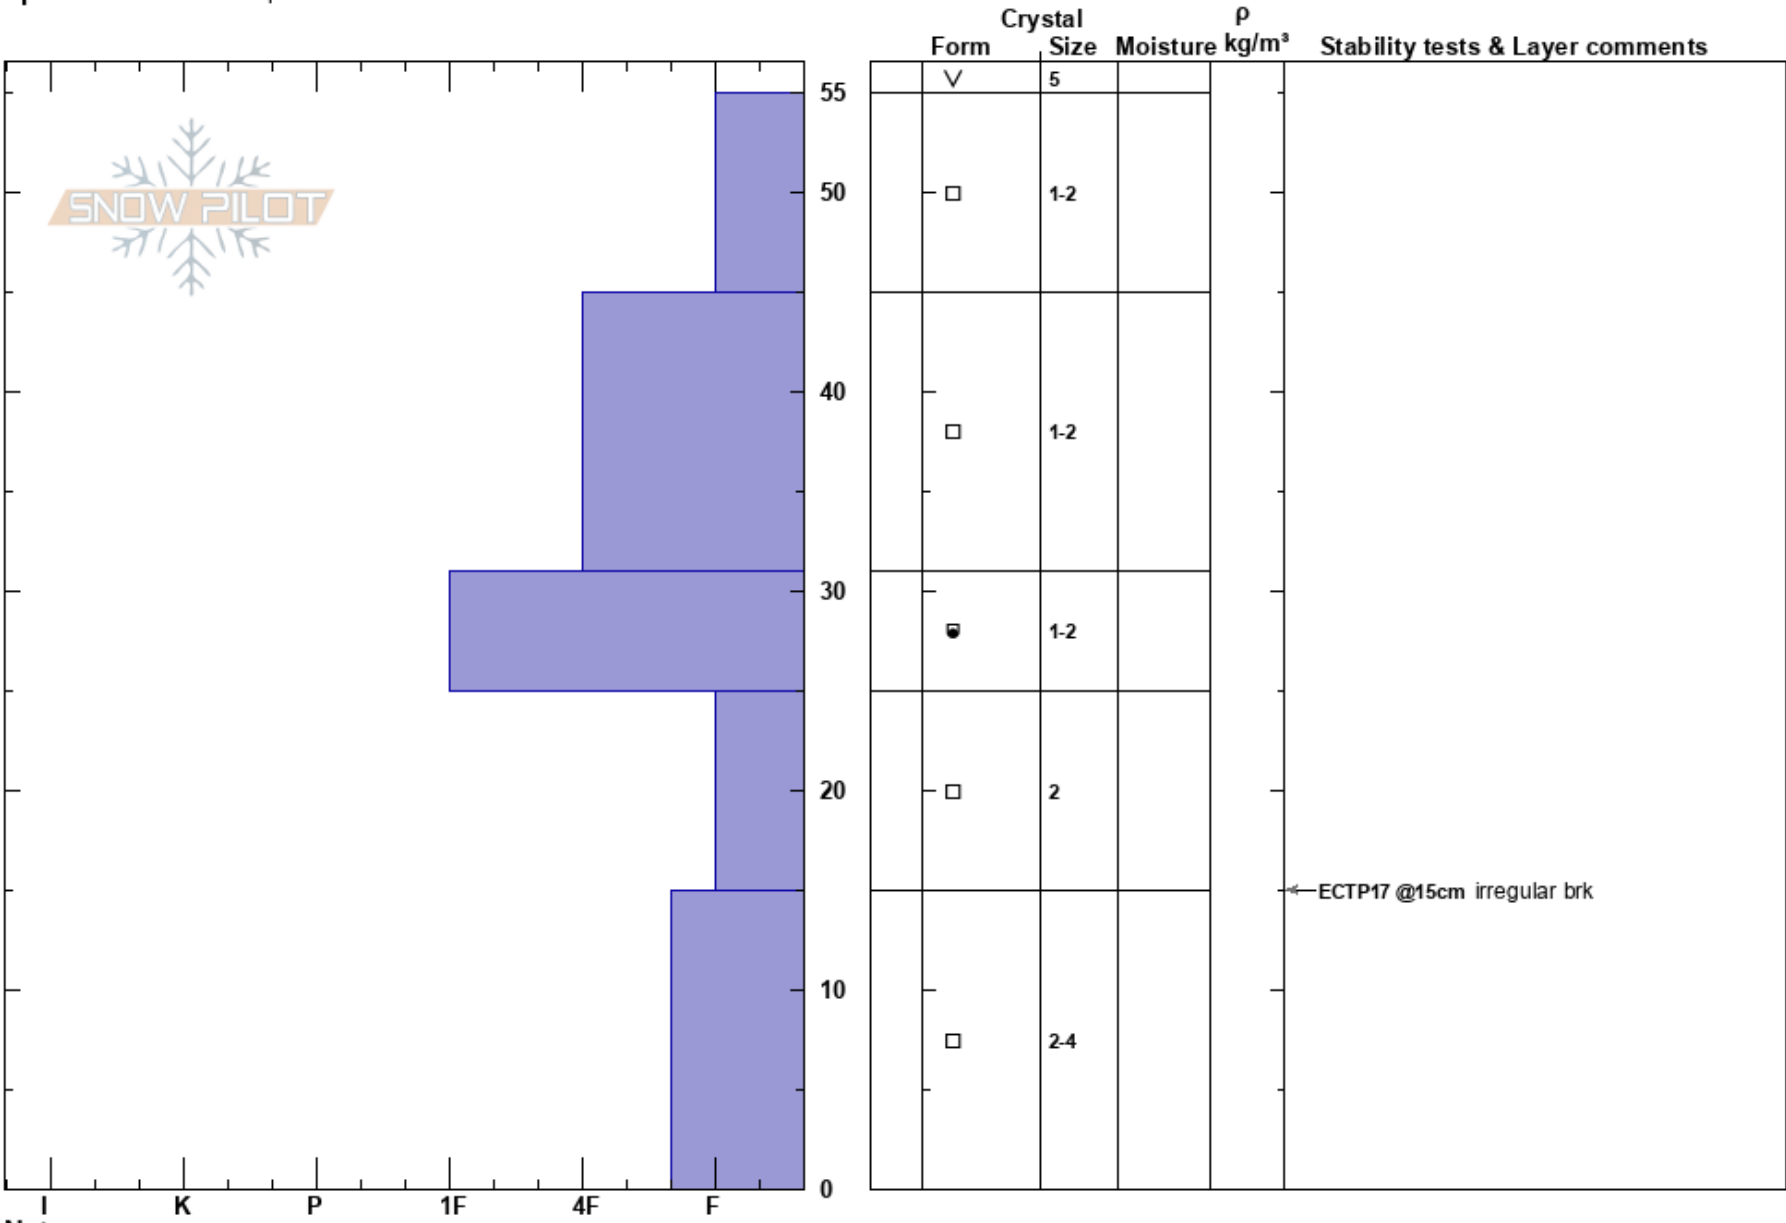

Bobs Knob  
 Southern Wasatch  
 UT  
 Elevation: 2625 m  
 Aspect: NE  
 Specifics: We skied slope

Joel ORourke  
 12/13/2023 - 12:00pm  
 Co-ord: 40.41176N, -111.61591E  
 Slope Angle: 32°  
 Wind Loading: no

Stability:  
 Air Temperature: -0.5°C  
 Sky Cover: SCT  
 Precipitation: NO  
 Wind: W Light Breeze

HS: 55  
 PF: 40  
 PS: 18  
 15-0cm: Problematic layer

Notes: