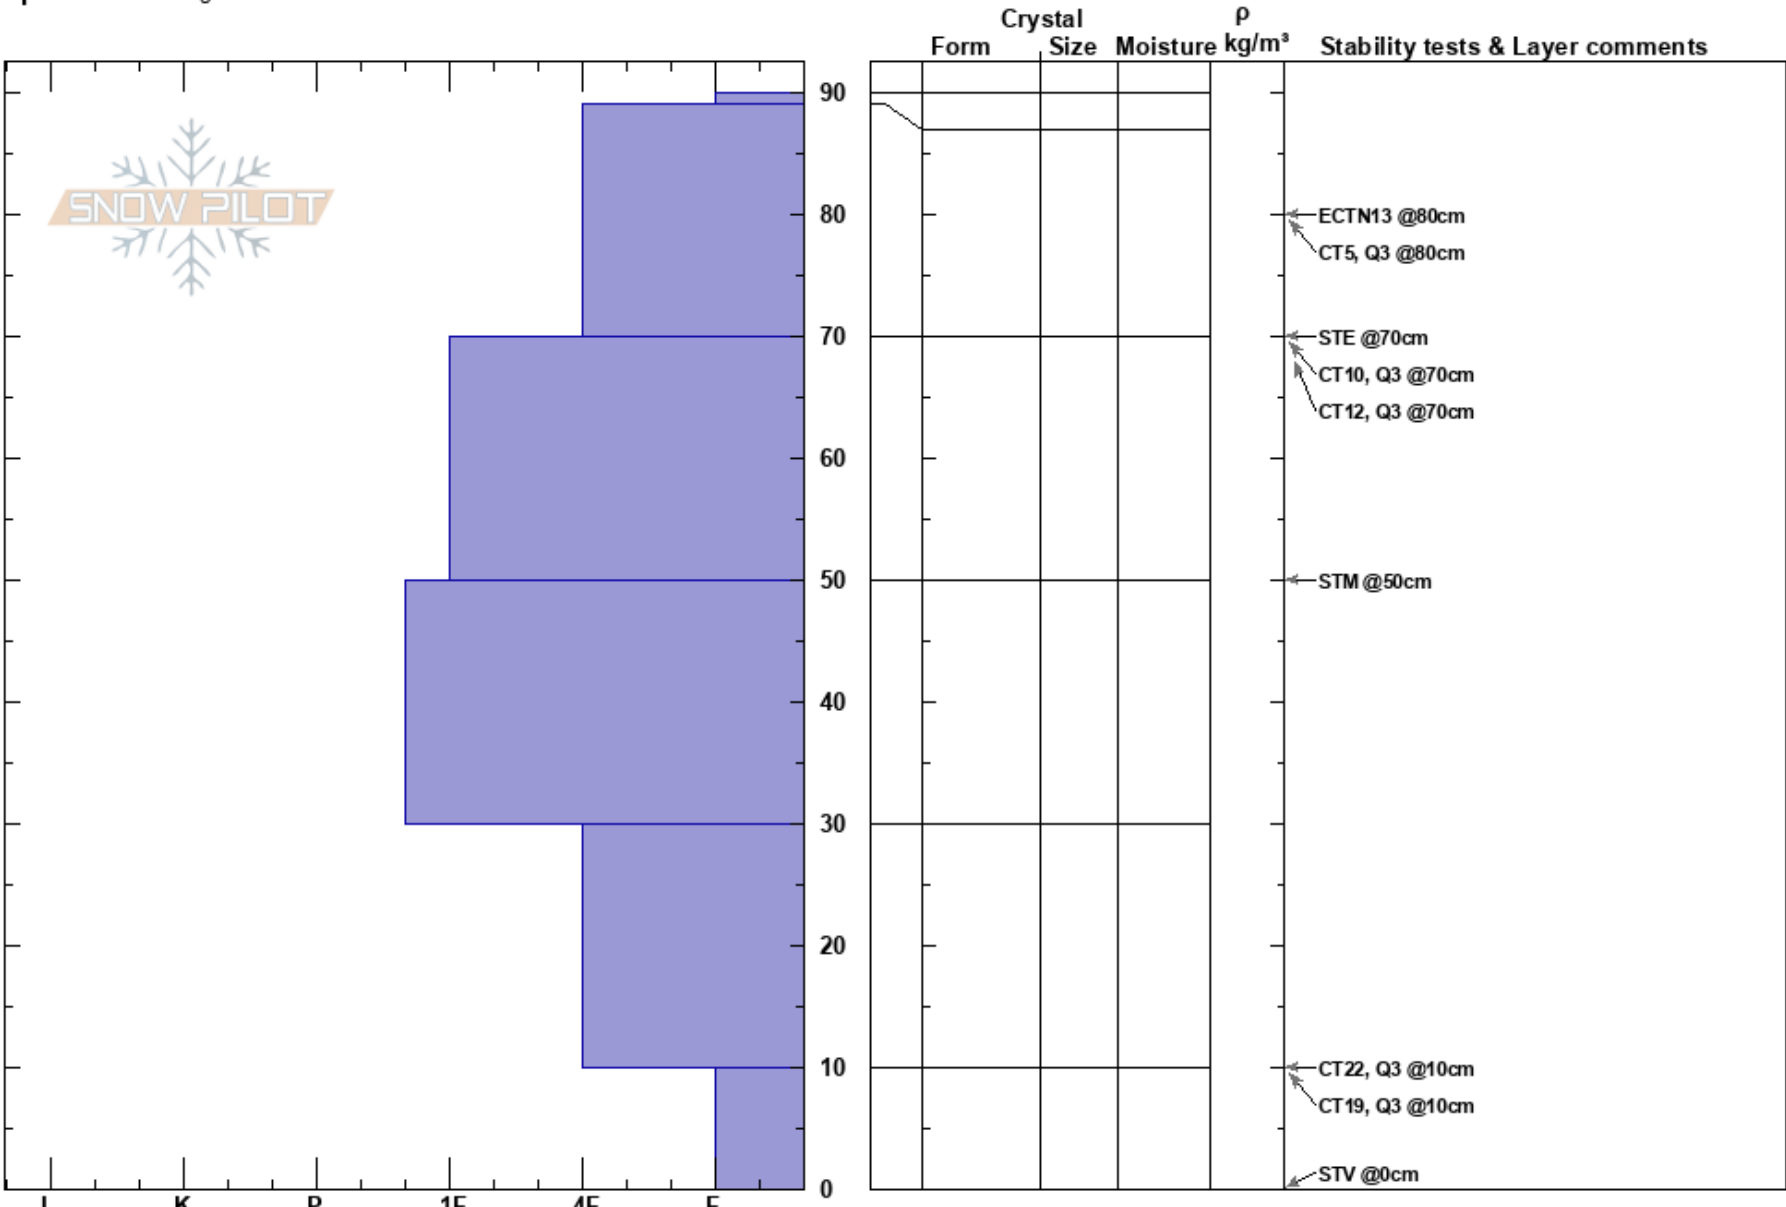

Upper Calendar  
 Gore Range  
 CO  
**Elevation:** 12250 ft  
**Aspect:** E  
**Specifics:** Pit dug in a Ski Area

Graham Shivers  
 12/13/2023 - 12:00pm  
**Co-ord:** 39.47005N, -106.15517W  
**Slope Angle:** 26°  
**Wind Loading:** no

**Stability:**  
**Air Temperature:**  
**Sky Cover:**  
**Precipitation:** NO  
**Wind:** NW Calm

**HS:** 90  
**Layer Notes:**

**Notes:**