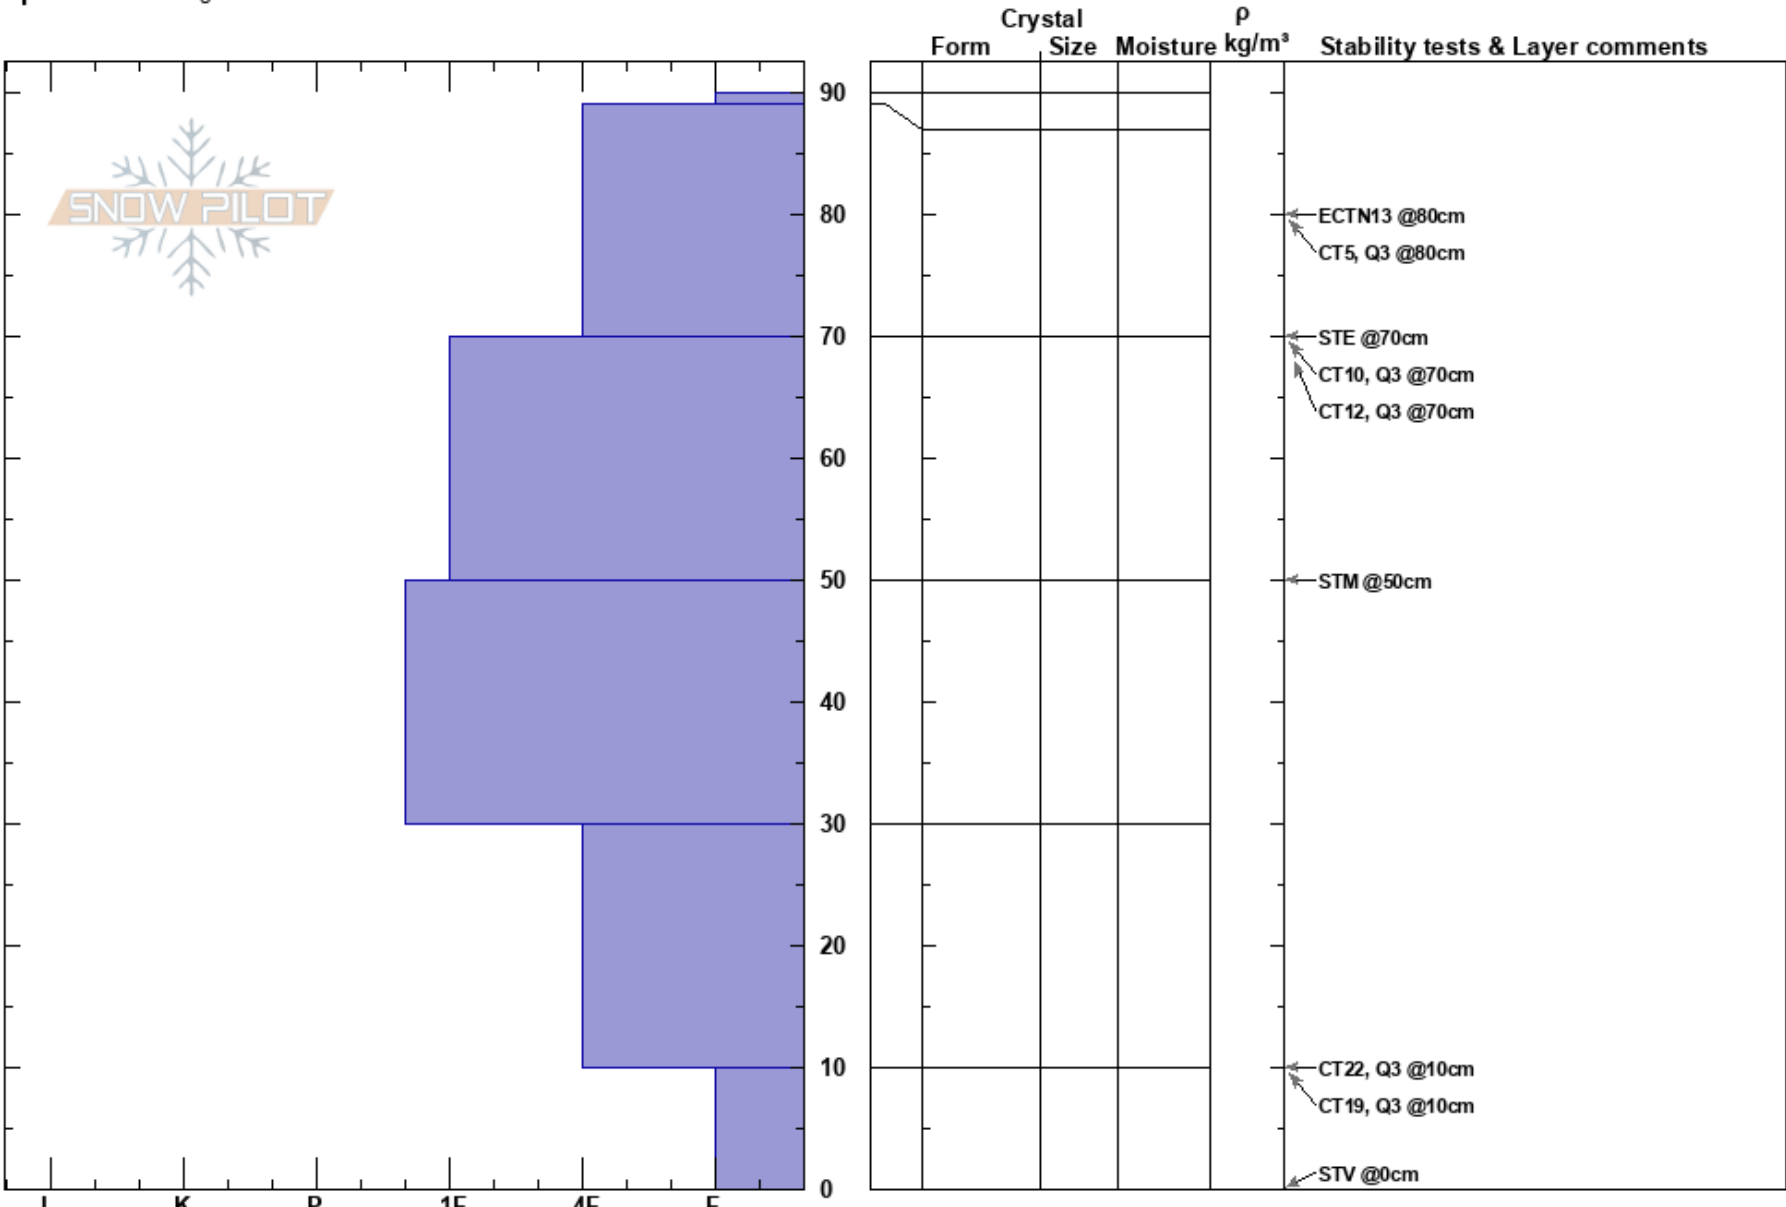

Upper Calendar
 Gore Range
 CO
Elevation: 12250 ft
Aspect: E
Specifics: Pit dug in a Ski Area

Graham Shivers
 12/13/2023 - 12:00pm
Co-ord: 39.47005N, -106.15517W
Slope Angle: 26°
Wind Loading: no

Stability:
Air Temperature:
Sky Cover:
Precipitation: NO
Wind: NW Calm

HS: 90

Layer Notes:

Notes: