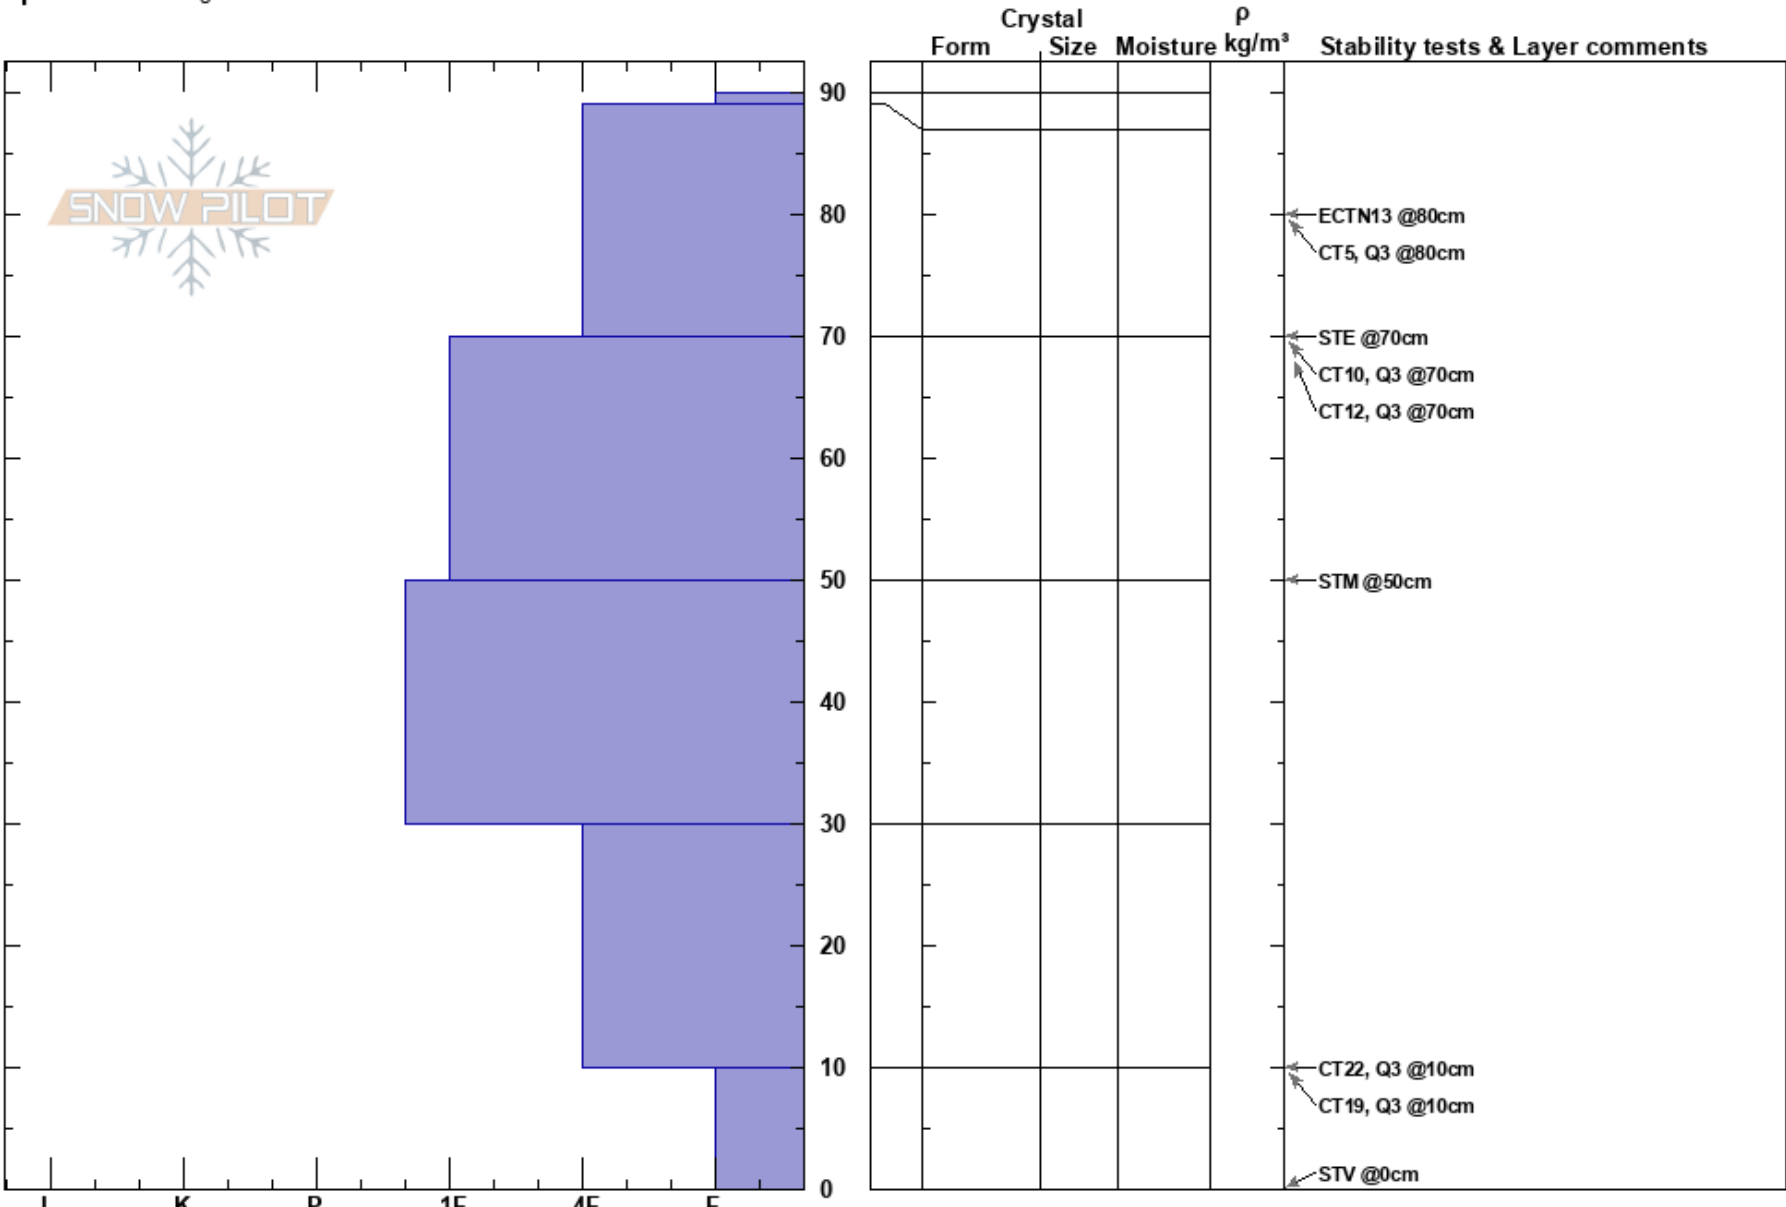

Upper Calendar  
 Gore Range  
 CO  
**Elevation:** 12250 ft  
**Aspect:** E  
**Specifics:** Pit dug in a Ski Area

Graham Shivers  
 12/13/2023 - 12:00pm  
**Co-ord:** 39.47005N, -106.15517W  
**Slope Angle:** 26°  
**Wind Loading:** no

**Stability:**  
**Air Temperature:**  
**Sky Cover:**  
**Precipitation:** NO  
**Wind:** NW Calm

**HS:** 90

**Layer Notes:**

**Notes:**