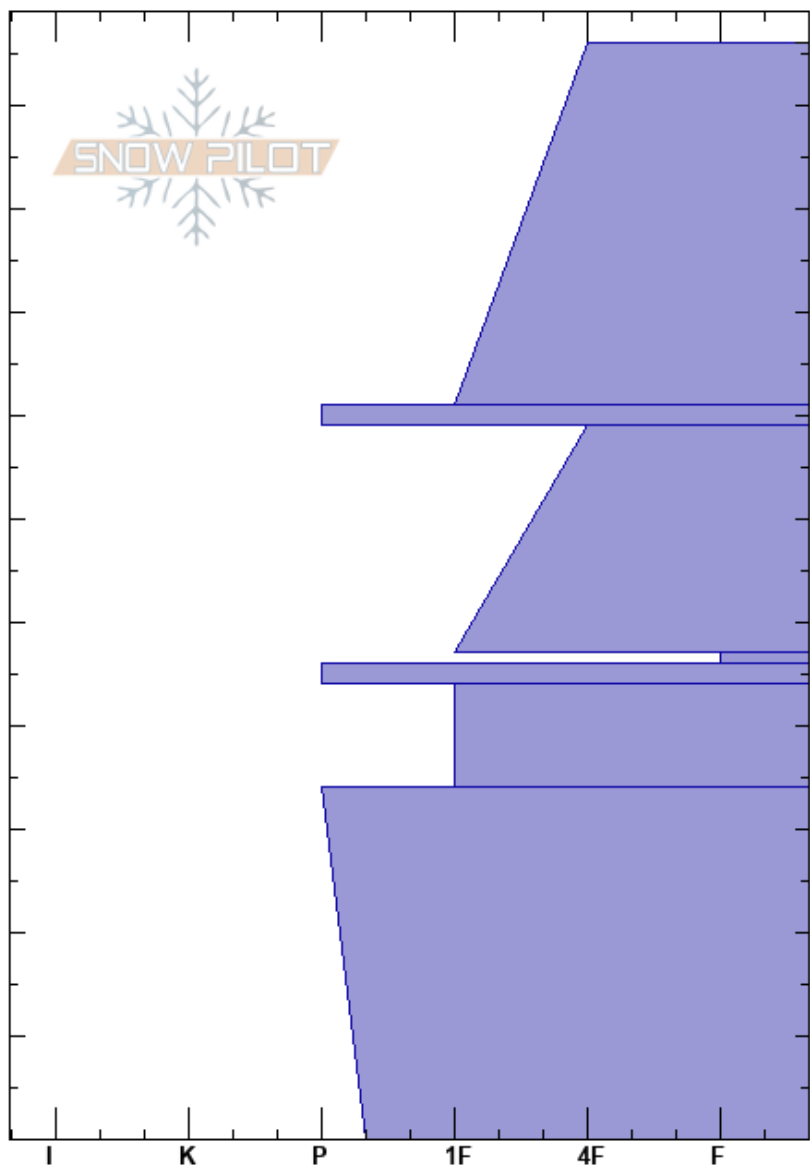

MidNoodle RightSide
 Teton Range
 WY
Elevation: 2841 m
Aspect: S
Specifics: We skied slope

Daniel Nagy
 12/13/2023 - 12:35pm
Co-ord: 43.77306N, -110.99940W
Slope Angle: 32°
Wind Loading:

Stability: Fair **HS:** 106 **Layer Notes:**
Air Temperature: 46-44cm: Problematic layer
Sky Cover: CLR
Precipitation: NO
Wind: Calm

Height (cm)	Crystal		Moisture	ρ kg/m ³	Stability tests & Layer comments
	Form	Size			
106	/	1			
90	/	1-2			
70	⊙⊙				← ECTN20 @71cm
60	•	1			
50	□	2			← STH @47cm
46	⊙⊙				← ECTP23 @46cm
40	•	1			
20	⊙⊙ (□)	(3)			