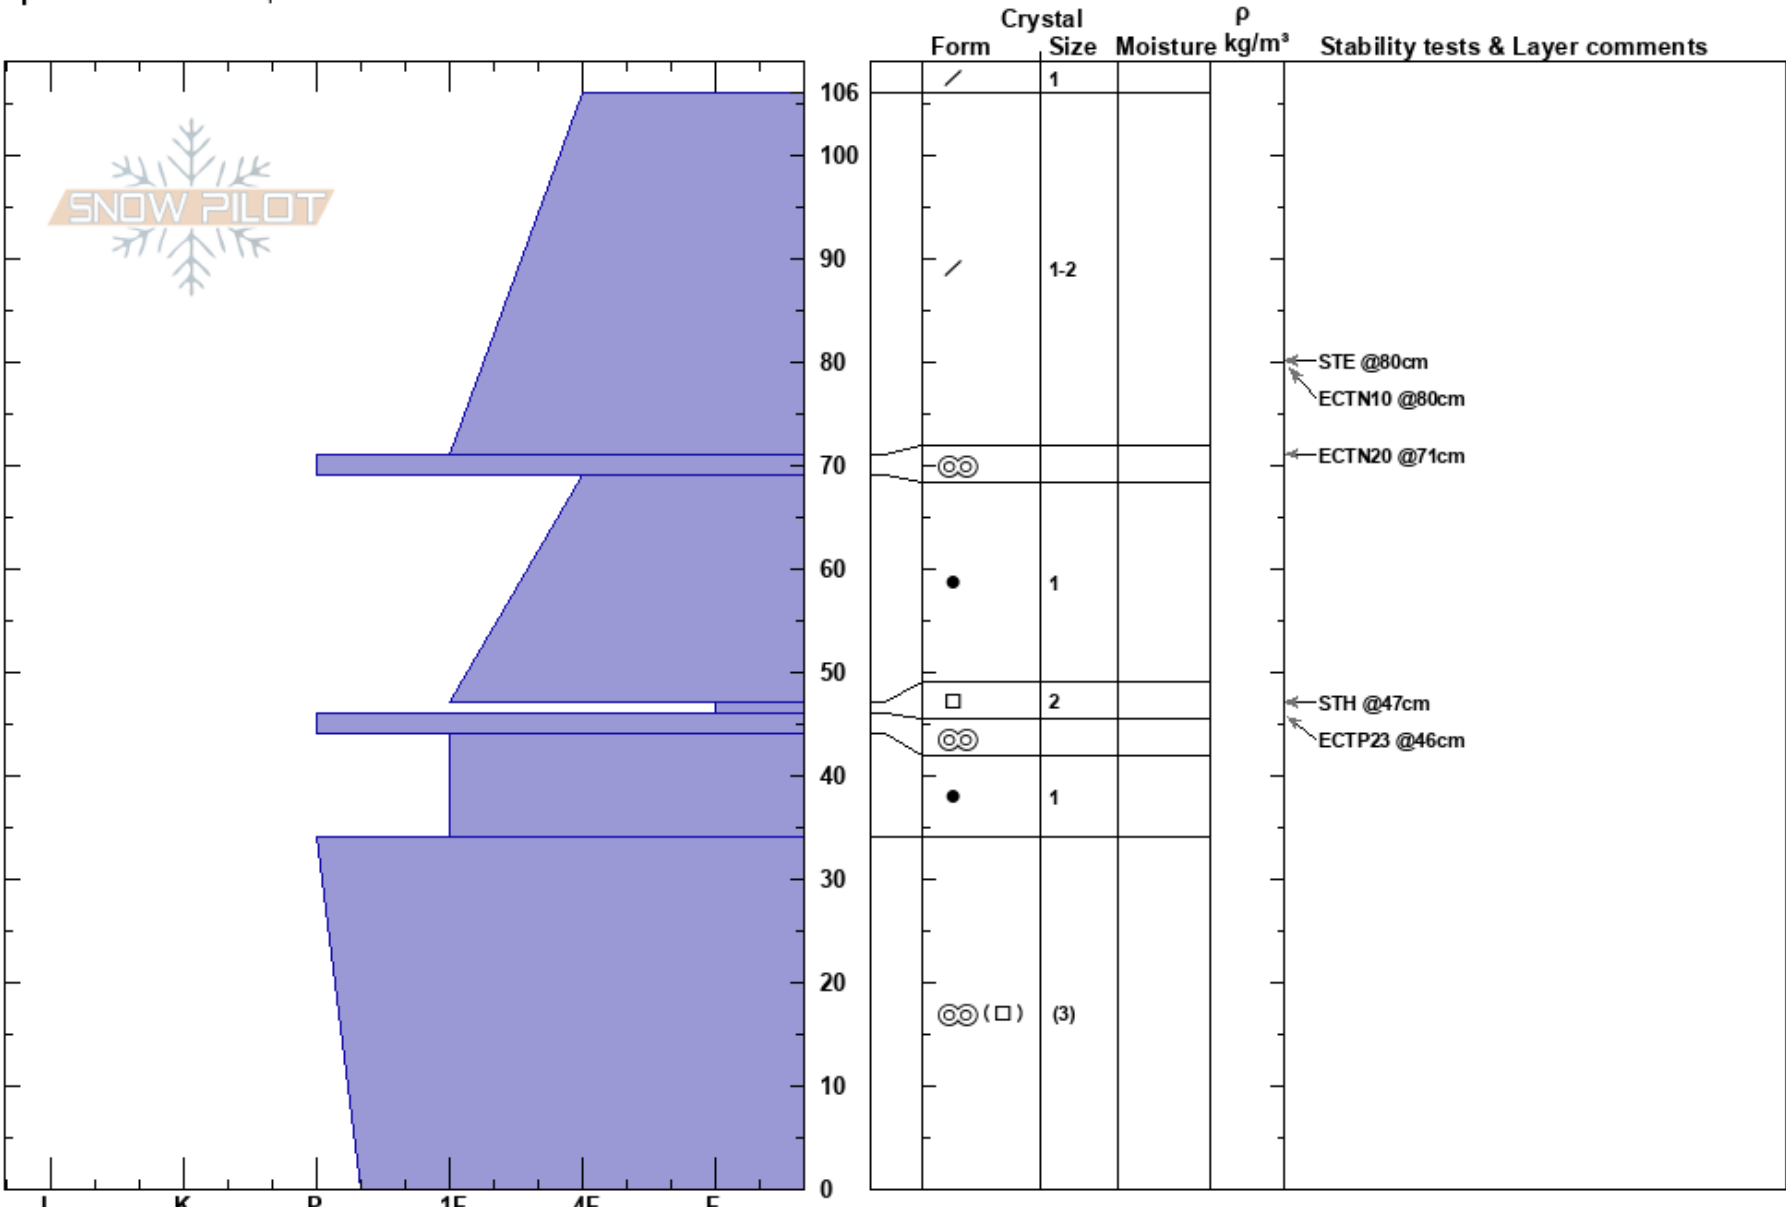

MidNoodle RightSide
 Teton Range
 WY
Elevation: 2841 m
Aspect: S
Specifics: We skied slope

Daniel Nagy
 12/13/2023 - 12:35pm
Co-ord: 43.77306N, -110.99940W
Slope Angle: 32°
Wind Loading:

Stability: Fair **HS:** 106 **Layer Notes:**
Air Temperature: 46-44cm: Problematic layer
Sky Cover: CLR
Precipitation: NO
Wind: Calm