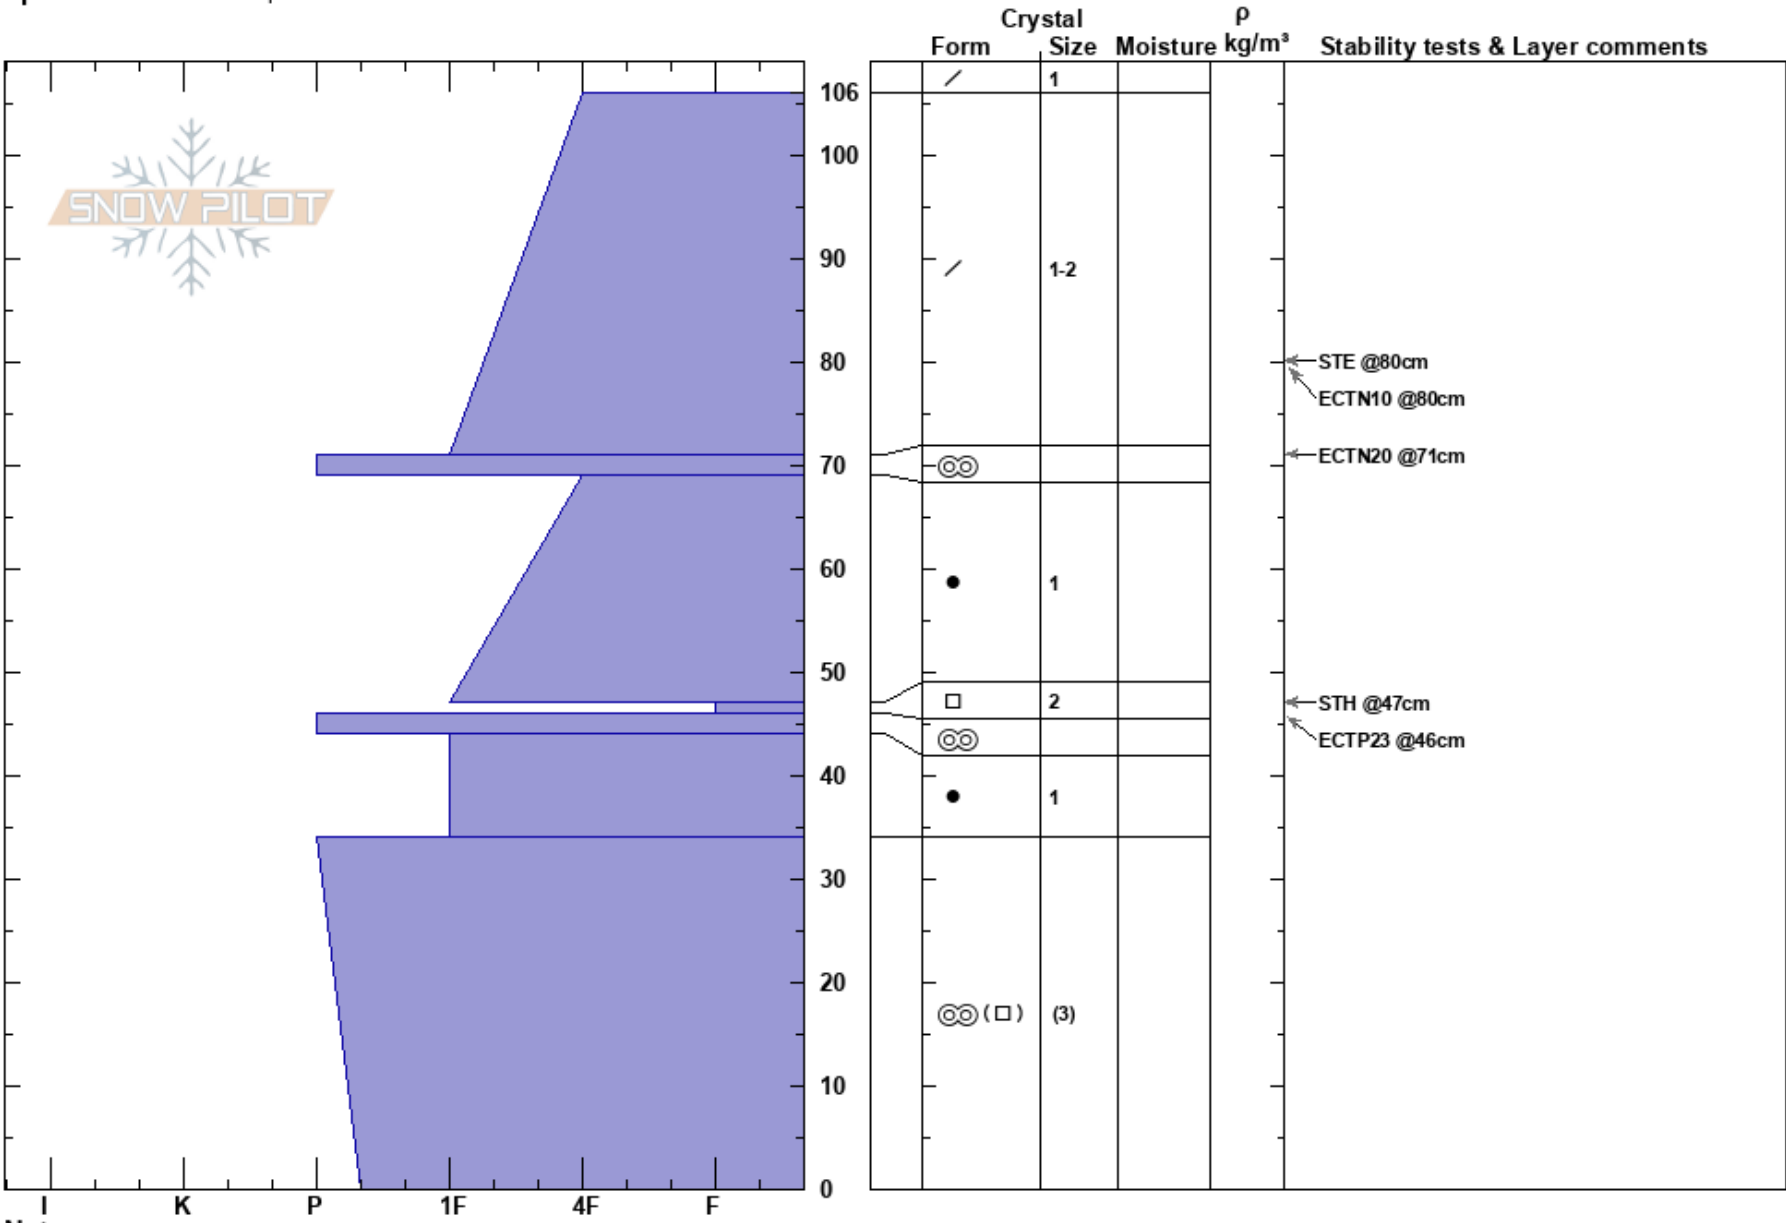

MidNoodle RightSide
 Teton Range
 WY
Elevation: 2841 m
Aspect: S
Specifics: We skied slope

Daniel Nagy
 12/13/2023 - 12:35pm
Co-ord: 43.77306N, -110.99940W
Slope Angle: 32°
Wind Loading:

Stability: Fair **HS:** 106 **Layer Notes:**
Air Temperature: 46-44cm: Problematic layer
Sky Cover: CLR
Precipitation: NO
Wind: Calm