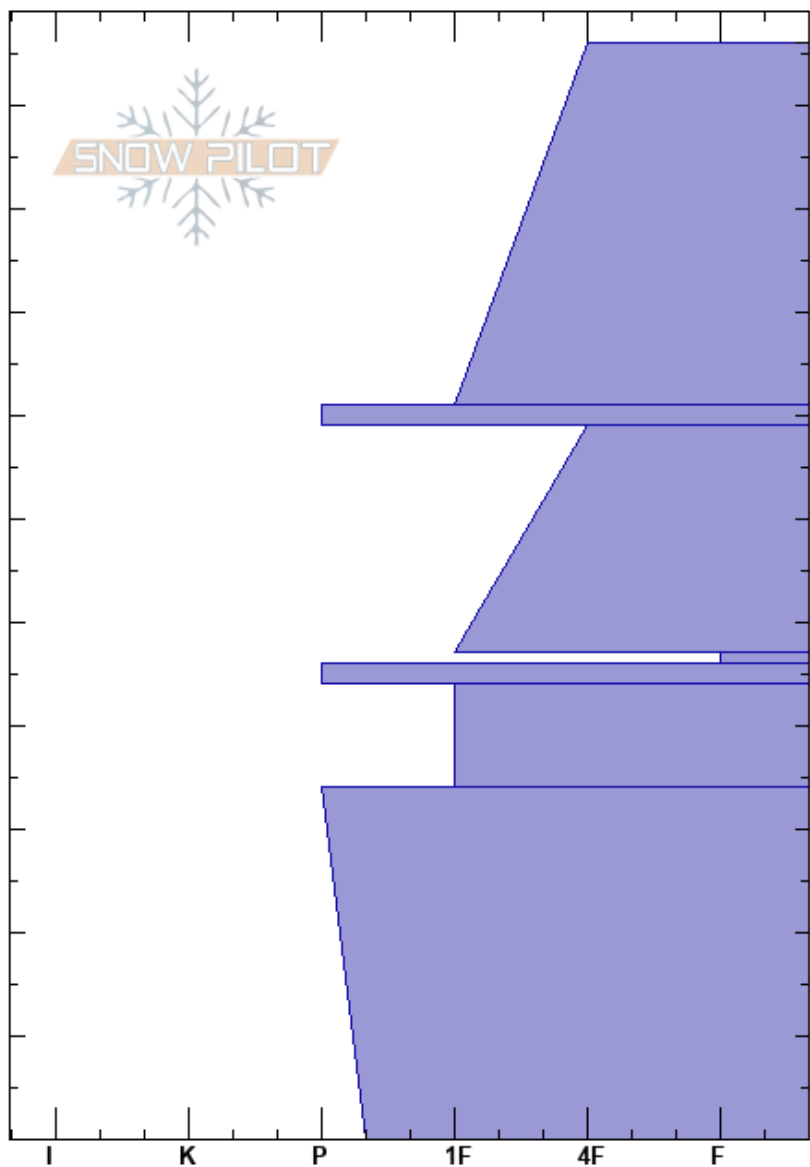

MidNoodle RightSide
 Teton Range
 WY
Elevation: 2841 m
Aspect: S
Specifics: We skied slope

Daniel Nagy
 12/13/2023 - 12:35pm
Co-ord: 43.77306N, -110.99940W
Slope Angle: 32°
Wind Loading:

Stability: Fair **HS:** 106 **Layer Notes:**
Air Temperature: 46-44cm: Problematic layer
Sky Cover: CLR
Precipitation: NO
Wind: Calm

Height (cm)	Crystal		Moisture	ρ kg/m ³	Stability tests & Layer comments
	Form	Size			
106	/	1			
90	/	1-2			
80					← STE @80cm
71	⊙⊙				← ECTN10 @80cm ← ECTN20 @71cm
60	•	1			
50	□	2			← STH @47cm
47	⊙⊙				← ECTP23 @46cm
40	•	1			
20	⊙⊙ (□)	(3)			