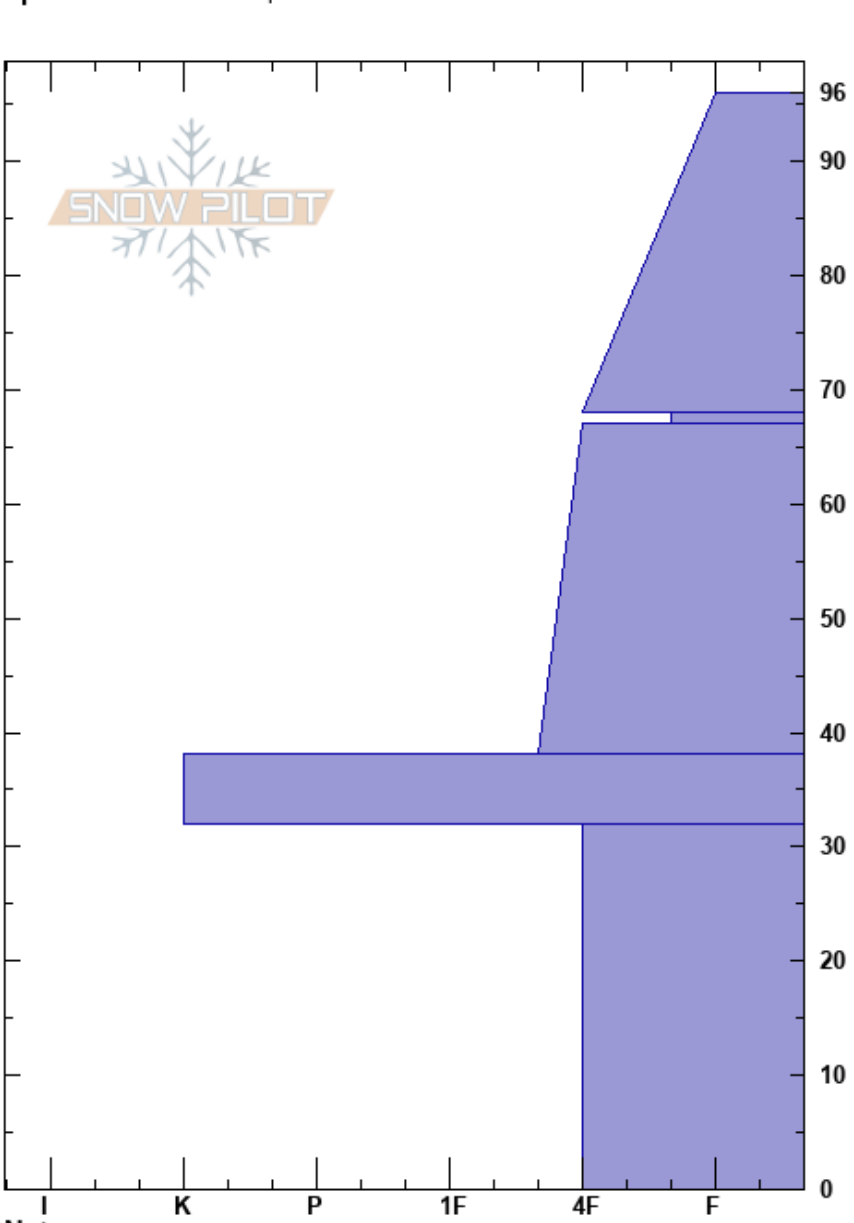

Noodle SEBowl Interface
 Teton Range
 WY
Elevation: 2846 m
Aspect: SE
Specifics: We skied slope

Daniel Nagy
 12/13/2023 - 12:15pm
Co-ord: 43.77389N, -110.92869W
Slope Angle: 28°
Wind Loading:

Stability: Fair
Air Temperature:
Sky Cover: CLR
Precipitation: NO
Wind: SW Calm

HS: 96
Layer Notes:
 38-32cm: Problematic layer

Depth (cm)	Crystal		Moisture	ρ kg/m ³	Stability tests & Layer comments
	Form	Size			
96	/	1			
80	/ (•)	1 (0.5)			← ECTN10 @78cm
67	□	2			← STM @67cm ← ECTN15 @67cm
50	•	0.5-1			
35	⊙				
15	□	2-3			