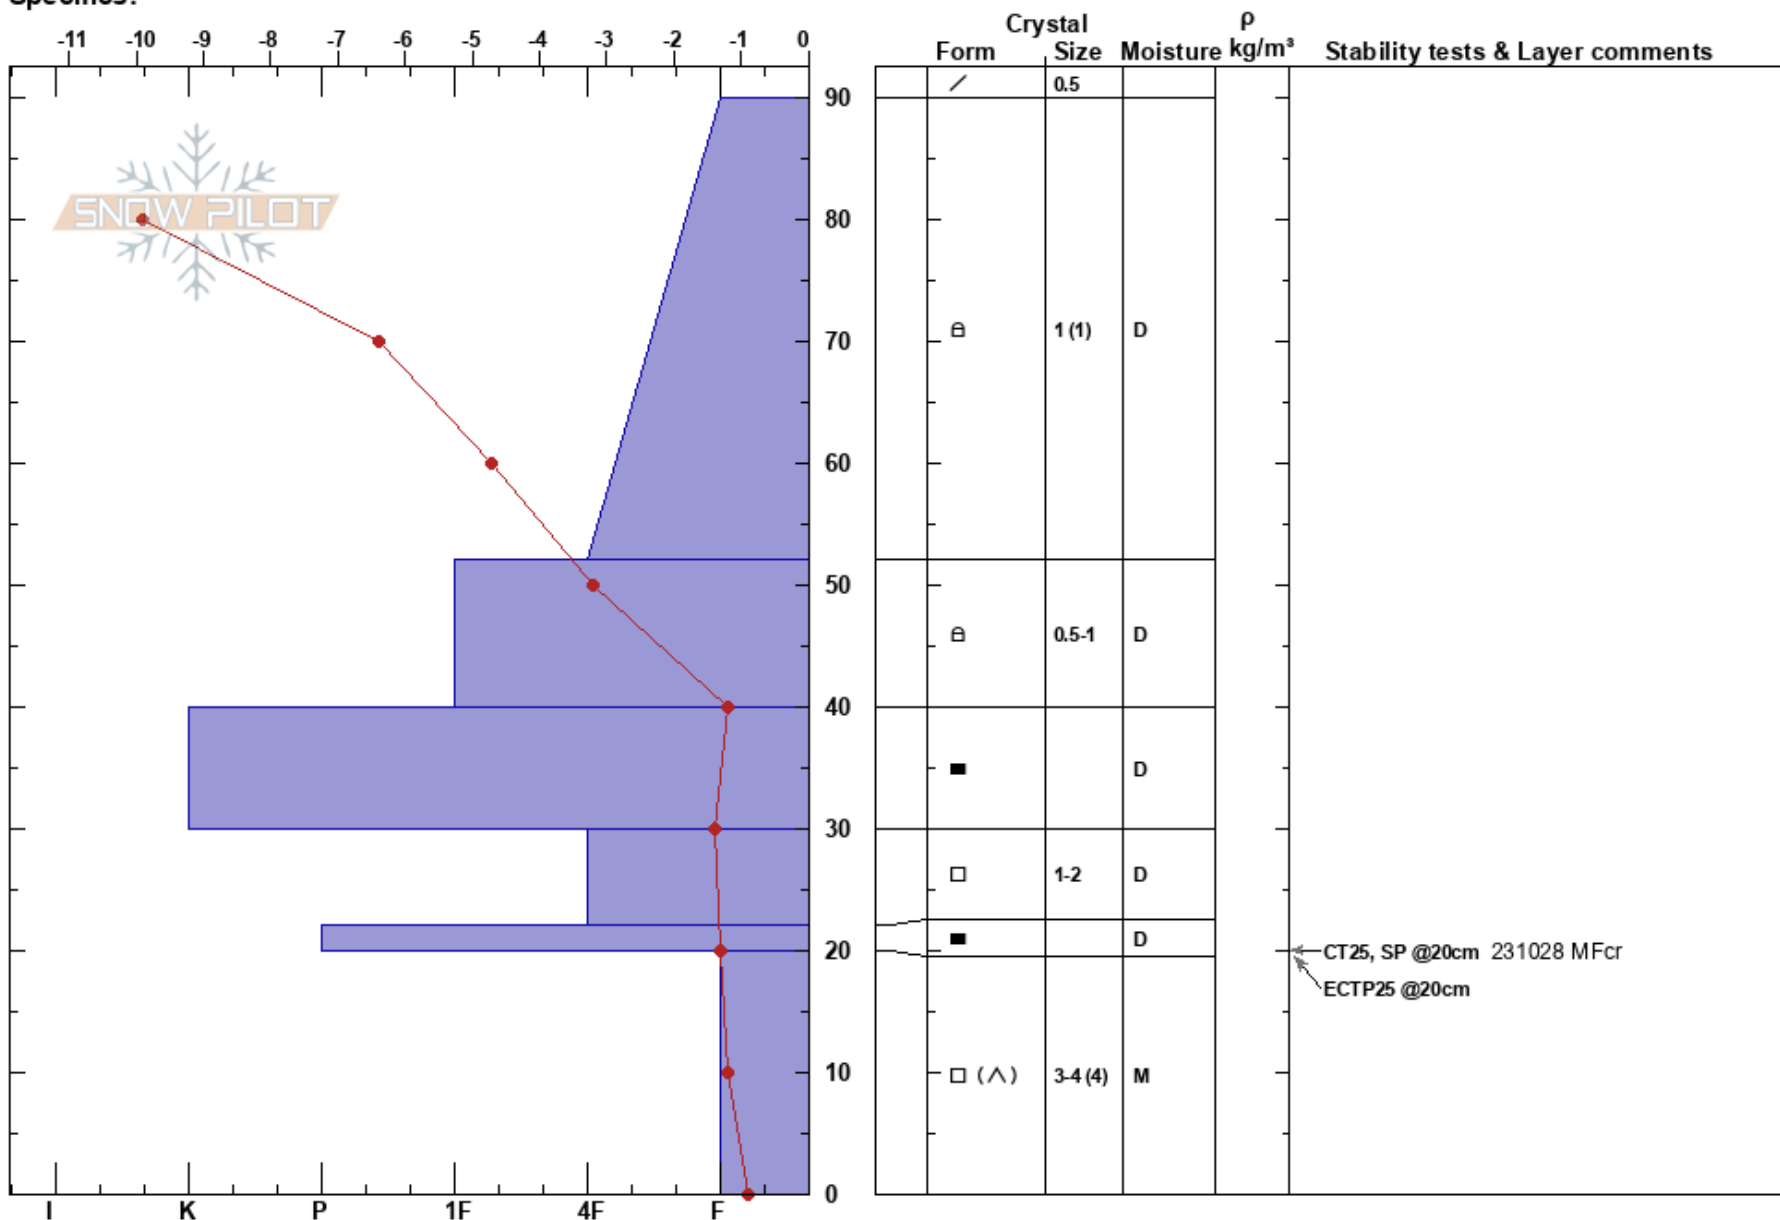

Bottom Heli Run  
 purcell  
 BC  
 Elevation: 2250 m  
 Aspect: E  
 Specifics:

TCA Avy Office  
 09/12/2023 - 14:00  
 Co-ord: 50.47408N, -116.29947W  
 Slope Angle: 27°  
 Wind Loading:

Stability:  
 Air Temperature: -10.9°C PF: 70  
 Sky Cover: OVC  
 Precipitation: NO  
 Wind: Calm

HS: 90  
 Layer Notes:  
 20-0cm: Problematic layer

Notes: Solar affected, planar, tree line