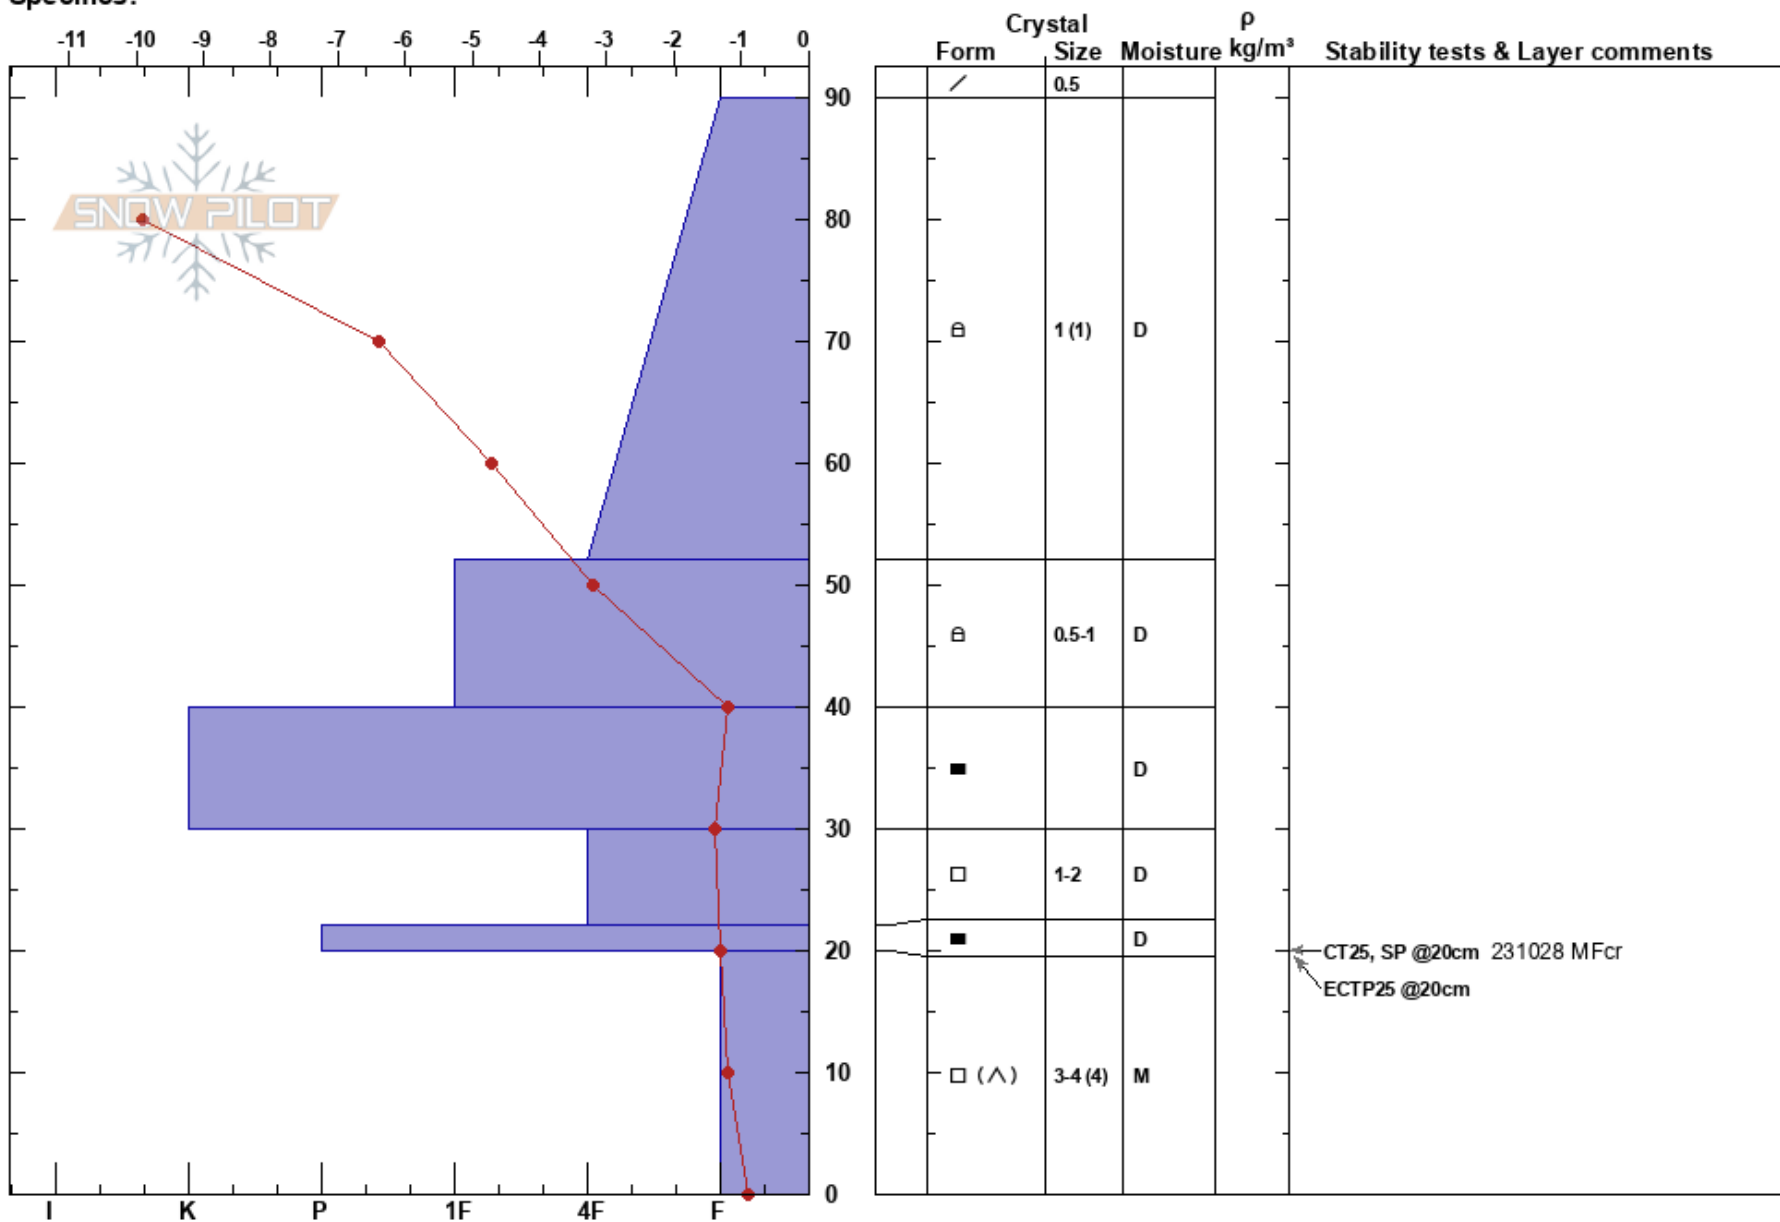

Bottom Heli Run  
 purcell  
 BC  
 Elevation: 2250 m  
 Aspect: E  
 Specifics:

TCA Avy Office  
 09/12/2023 - 14:00  
 Co-ord: 50.47408N, -116.29947W  
 Slope Angle: 27°  
 Wind Loading:

Stability:  
 Air Temperature: -10.9°C PF: 70  
 Sky Cover: OVC  
 Precipitation: NO  
 Wind: Calm

HS: 90  
 Layer Notes:  
 20-0cm: Problematic layer

Notes: Solar affected, planar, tree line