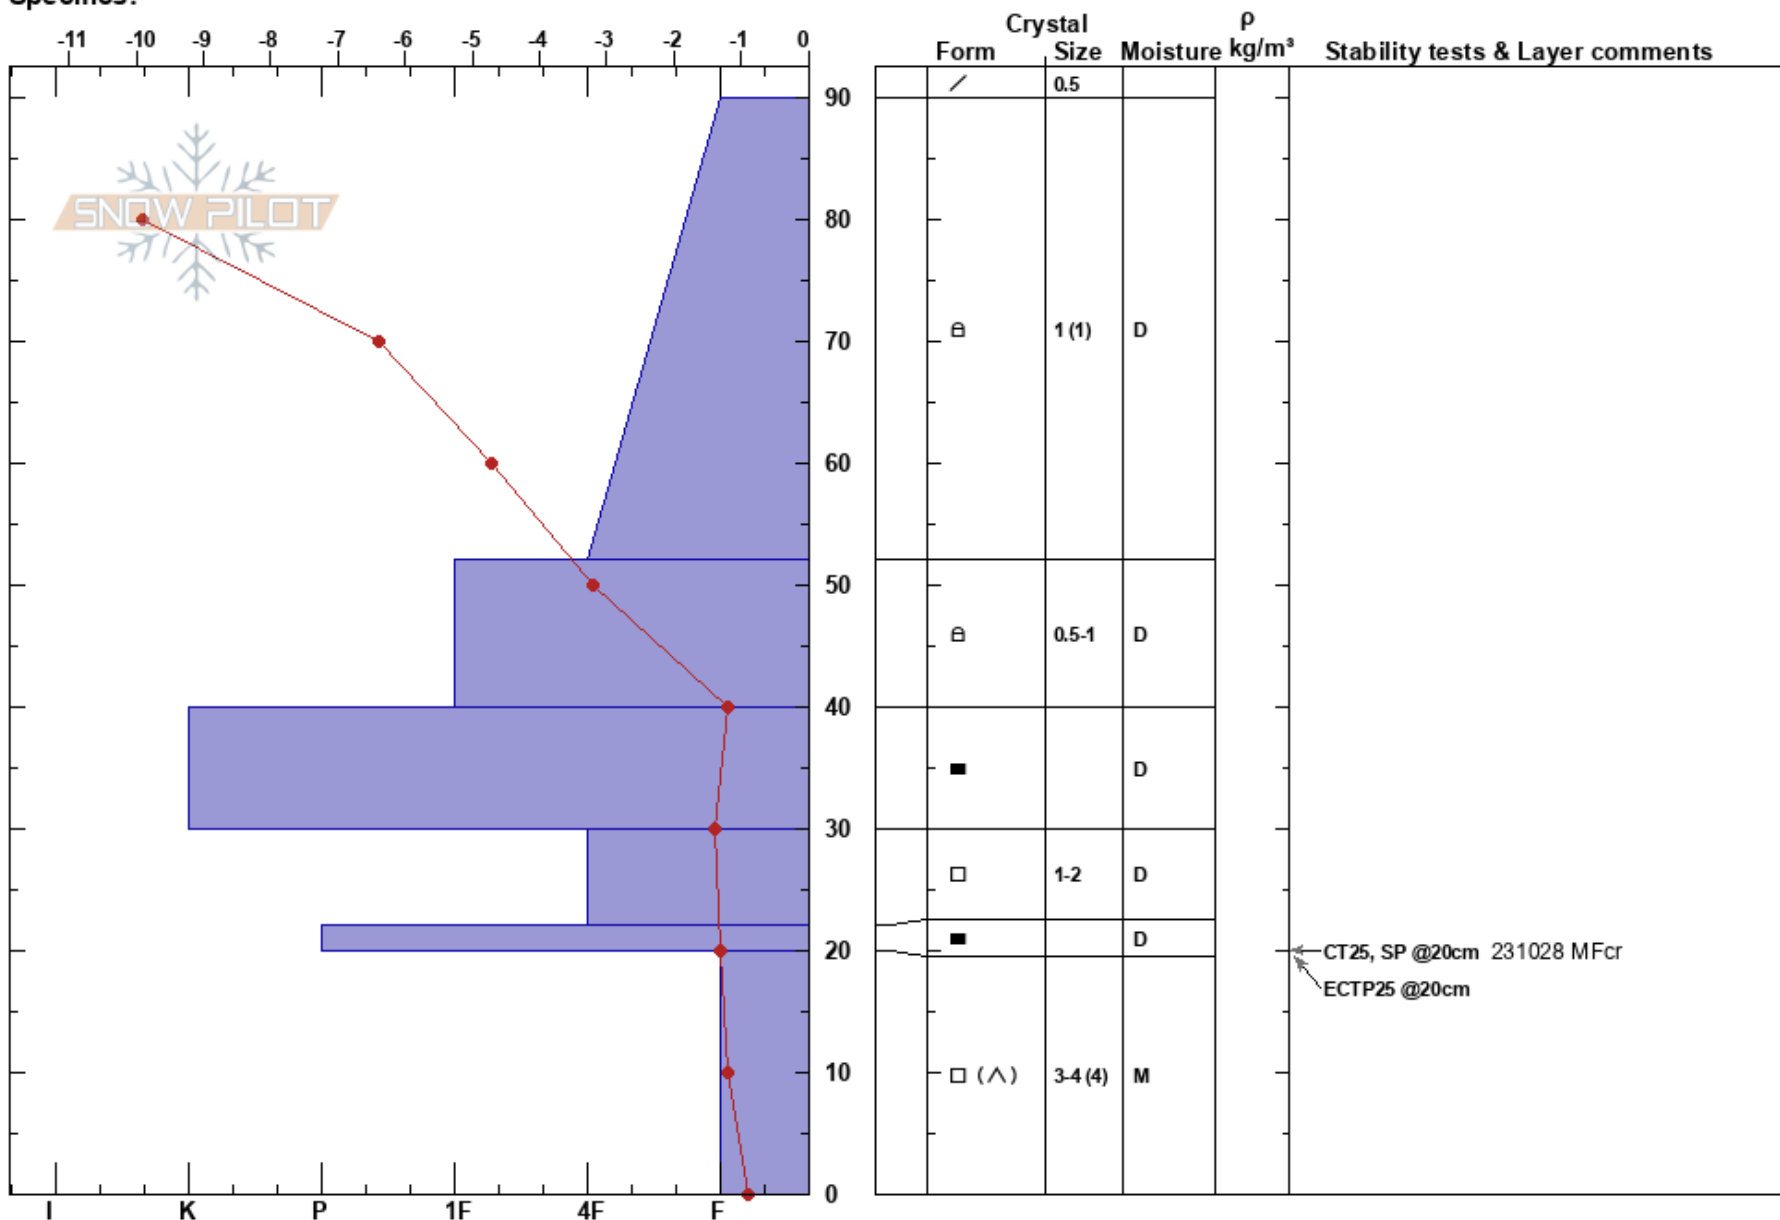

Bottom Heli Run
 purcell
 BC
 Elevation: 2250 m
 Aspect: E
 Specifics:

TCA Avy Office
 09/12/2023 - 14:00
 Co-ord: 50.47408N, -116.29947W
 Slope Angle: 27°
 Wind Loading:

Stability:
 Air Temperature: -10.9°C PF: 70
 Sky Cover: OVC
 Precipitation: NO
 Wind: Calm

HS: 90
 Layer Notes:
 20-0cm: Problematic layer

Notes: Solar affected, planar, tree line