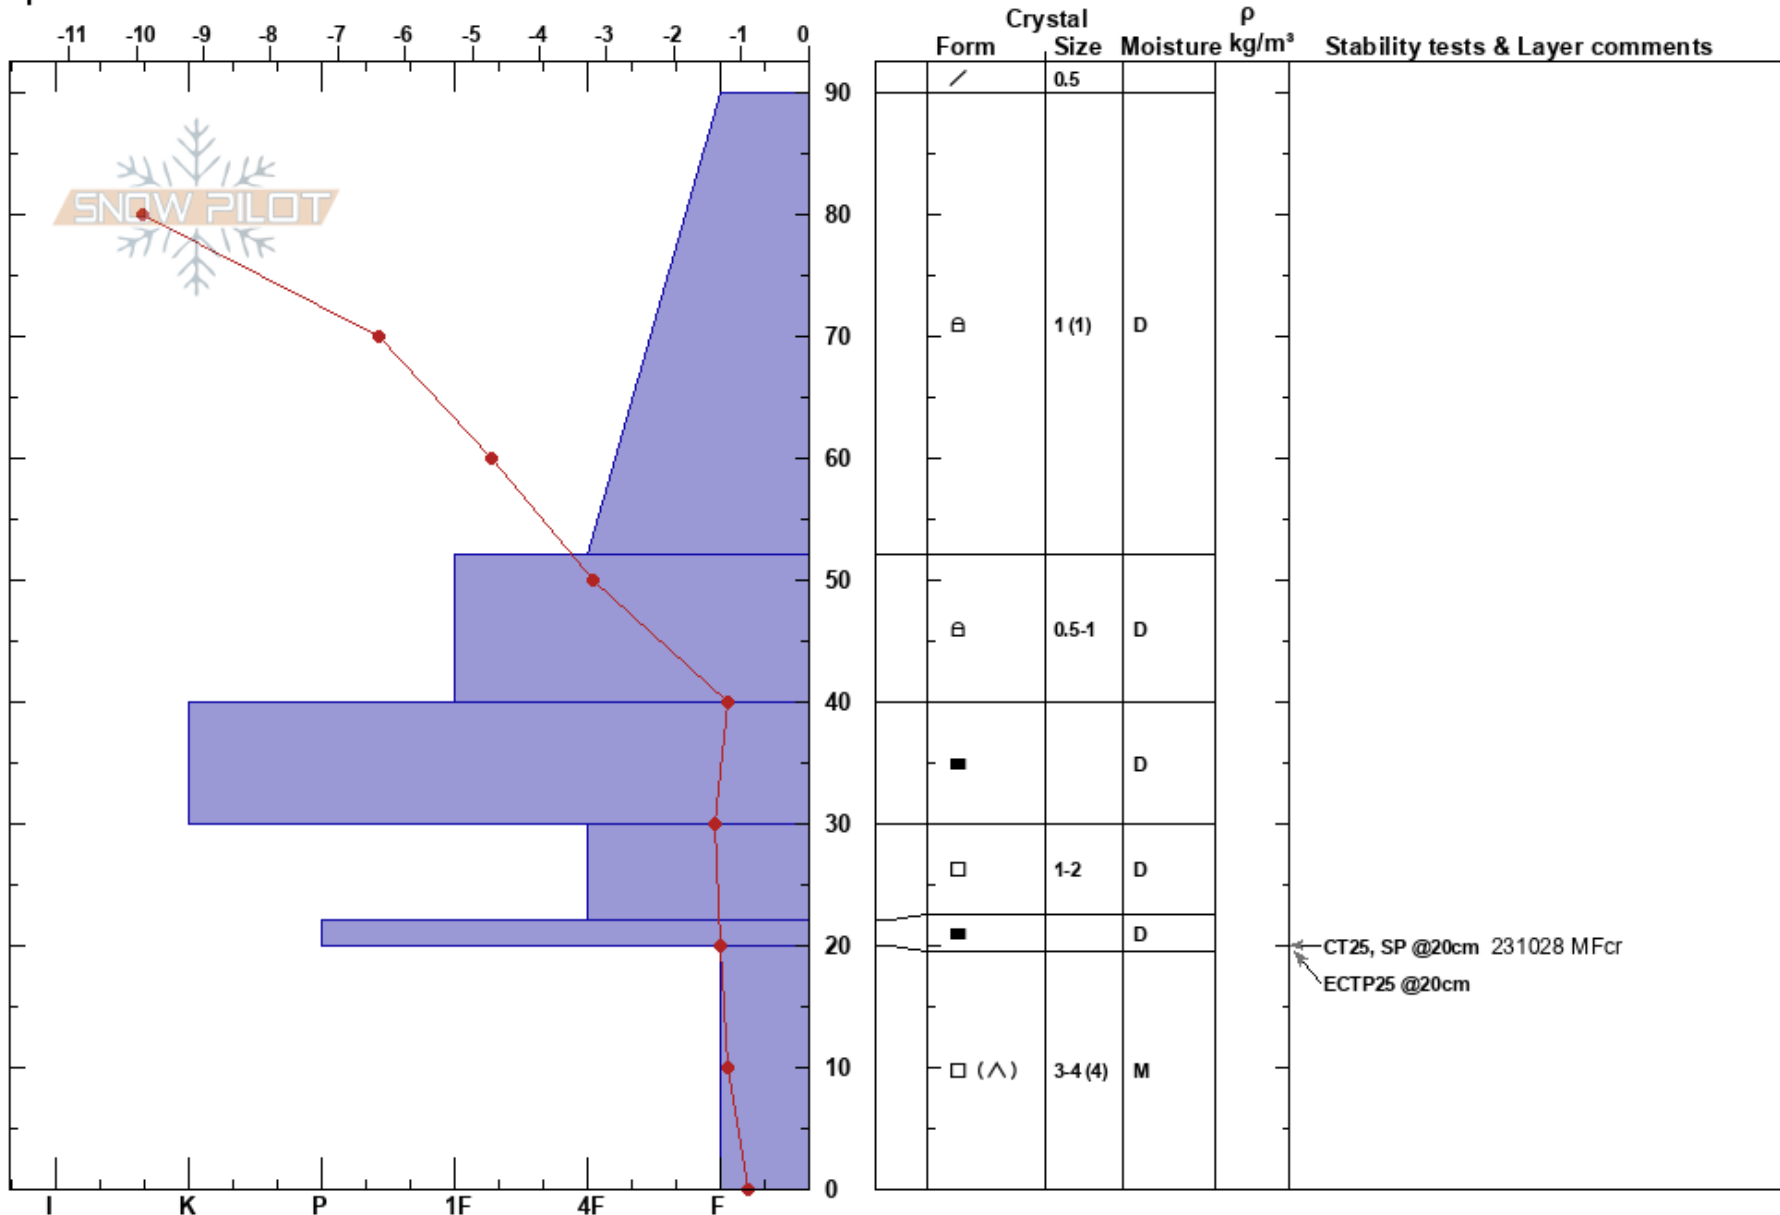

Bottom Heli Run
 purcell
 BC
 Elevation: 2250 m
 Aspect: E
 Specifics:

TCA Avy Office
 09/12/2023 - 14:00
 Co-ord: 50.47408N, -116.29947W
 Slope Angle: 27°
 Wind Loading:

Stability:
 Air Temperature: -10.9°C PF: 70
 Sky Cover: OVC
 Precipitation: NO
 Wind: Calm

HS: 90
 Layer Notes:
 20-0cm: Problematic layer

Notes: Solar affected, planar, tree line