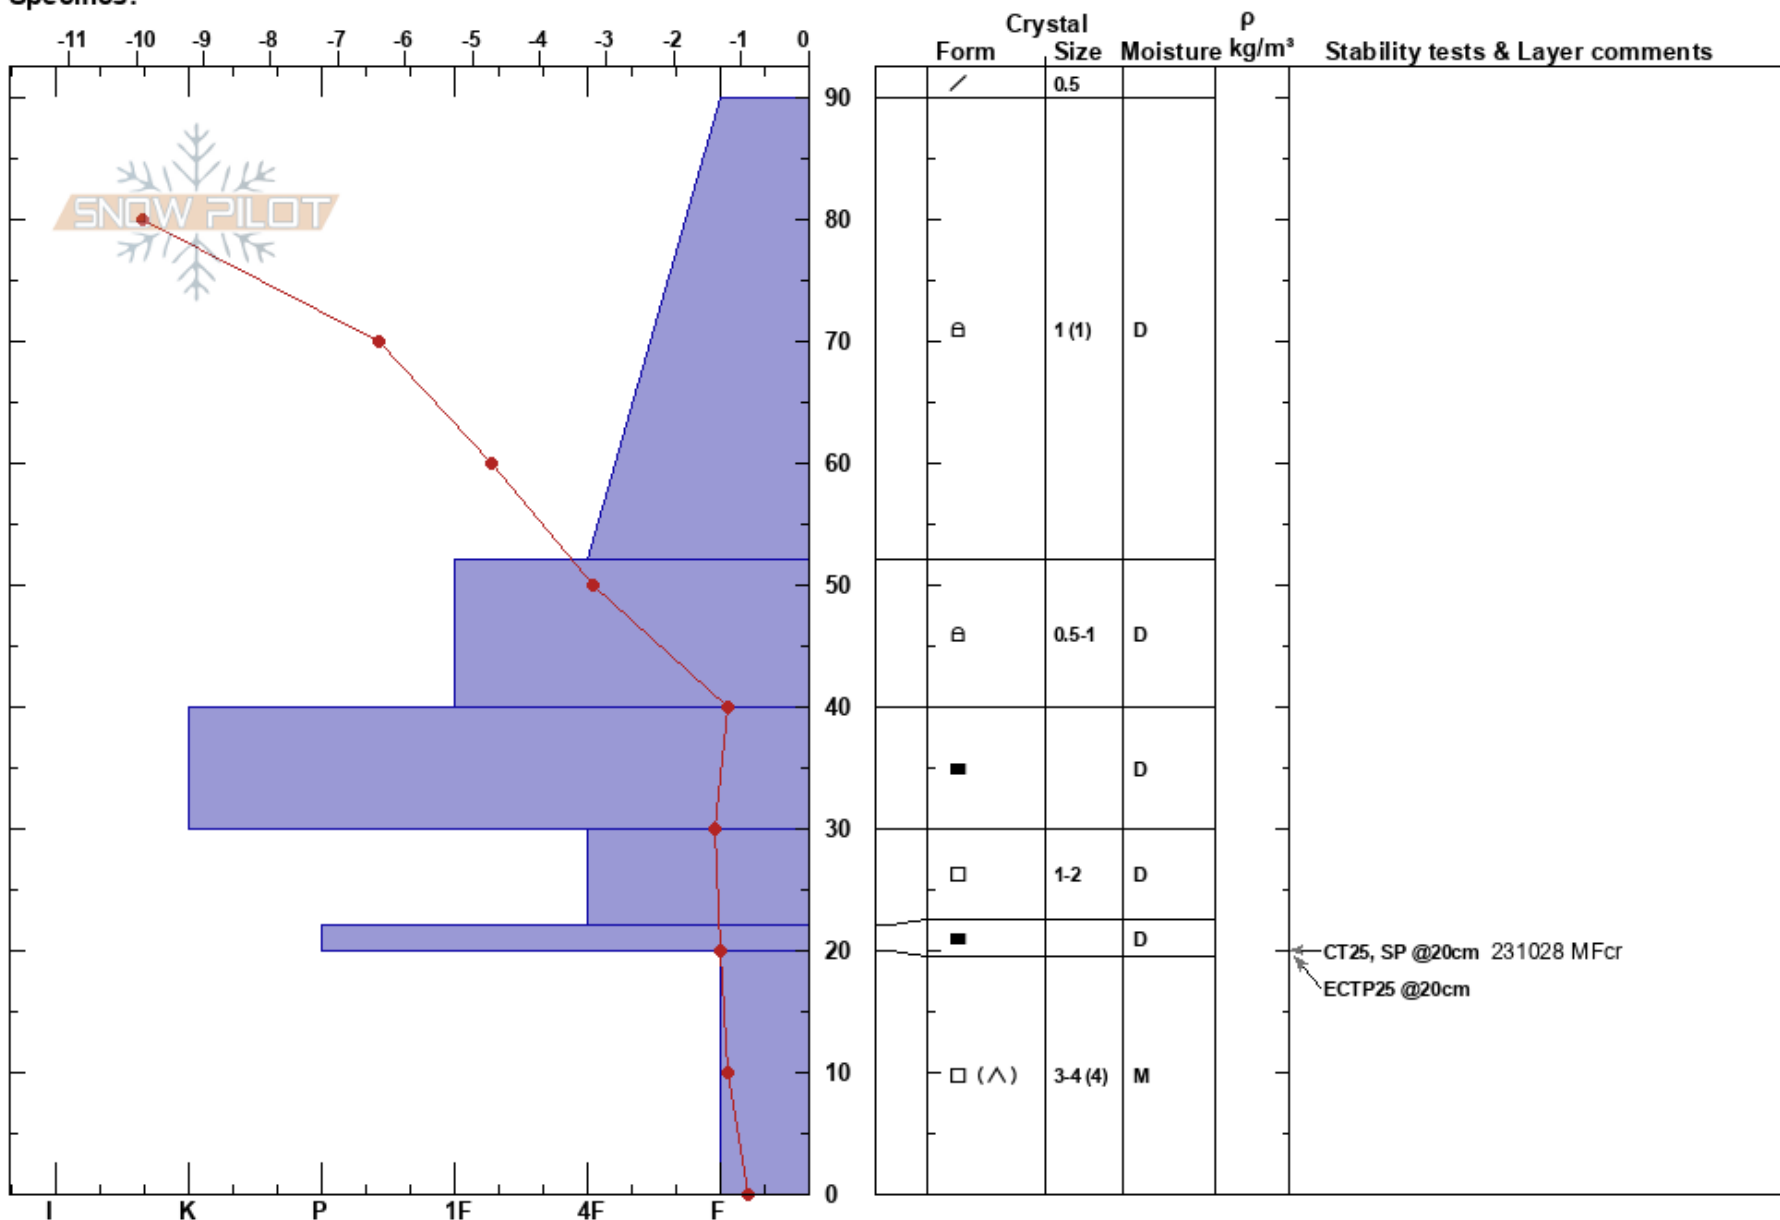

Bottom Heli Run
 purcell
 BC
 Elevation: 2250 m
 Aspect: E
 Specifics:

TCA Avy Office
 09/12/2023 - 14:00
 Co-ord: 50.47408N, -116.29947W
 Slope Angle: 27°
 Wind Loading:

Stability: HS:90
 Air Temperature: -10.9°C PF: 70
 Sky Cover: OVC
 Precipitation: NO
 Wind: Calm
 Layer Notes: 20-0cm: Problematic layer

Notes: Solar affected, planar, tree line