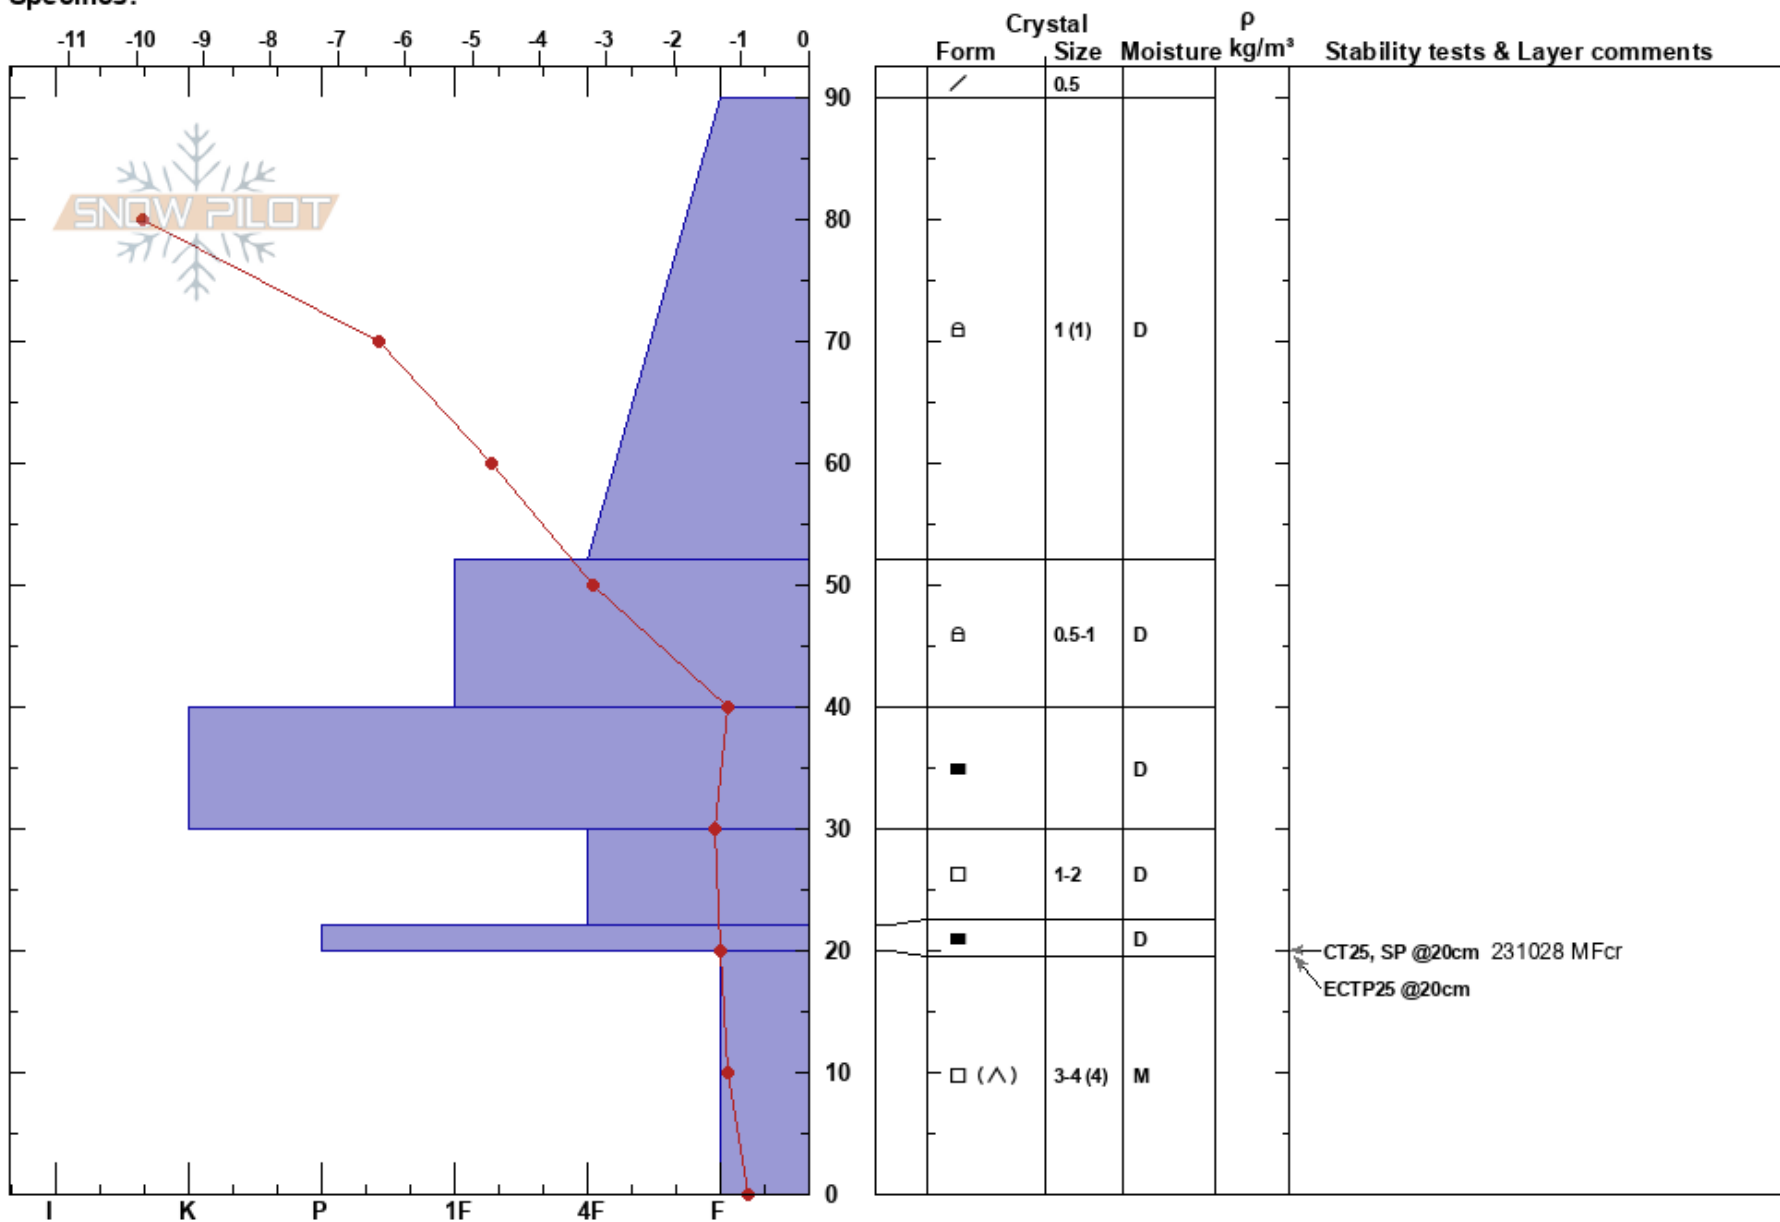

Bottom Heli Run
 purcell
 BC
 Elevation: 2250 m
 Aspect: E
 Specifics:

TCA Avy Office
 09/12/2023 - 14:00
 Co-ord: 50.47408N, -116.29947W
 Slope Angle: 27°
 Wind Loading:

Stability:
 Air Temperature: -10.9°C PF: 70
 Sky Cover: OVC
 Precipitation: NO
 Wind: Calm

HS: 90
 Layer Notes:
 20-0cm: Problematic layer

Notes: Solar affected, planar, tree line