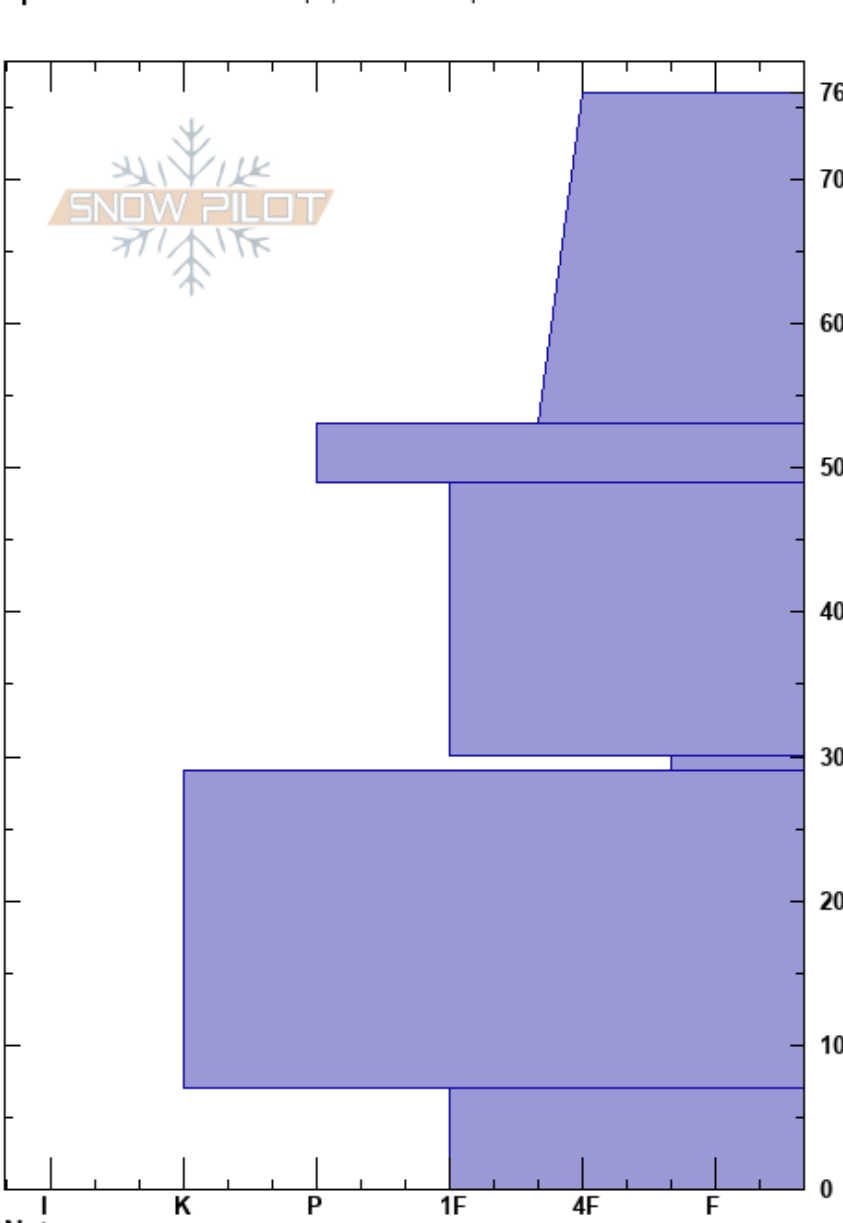

Upper Noodle Ridge
 Teton Range
 WY
Elevation: 2953 m
Aspect: S
Specifics: Ski tracks on slope; We skied slope

Daniel Nagy
 12/13/2023 - 11:45am
Co-ord: 43.77545N, -110.93002W
Slope Angle: 36°
Wind Loading:

Stability: Fair
Air Temperature:
Sky Cover: CLR
Precipitation: NO
Wind: SW Light Breeze

HS: 76
Layer Notes:
 30-29cm: Problematic layer

Height (m)	Crystal		Moisture	ρ kg/m ³	Stability tests & Layer comments
	Form	Size			
76	/	1			
70	/	1-2			
50	⊙⊙				
40	•	0.5-1			
30	□	2			← STH @29cm ← ECTP25 @29cm
20	⊙⊙				
0	□	2-3			