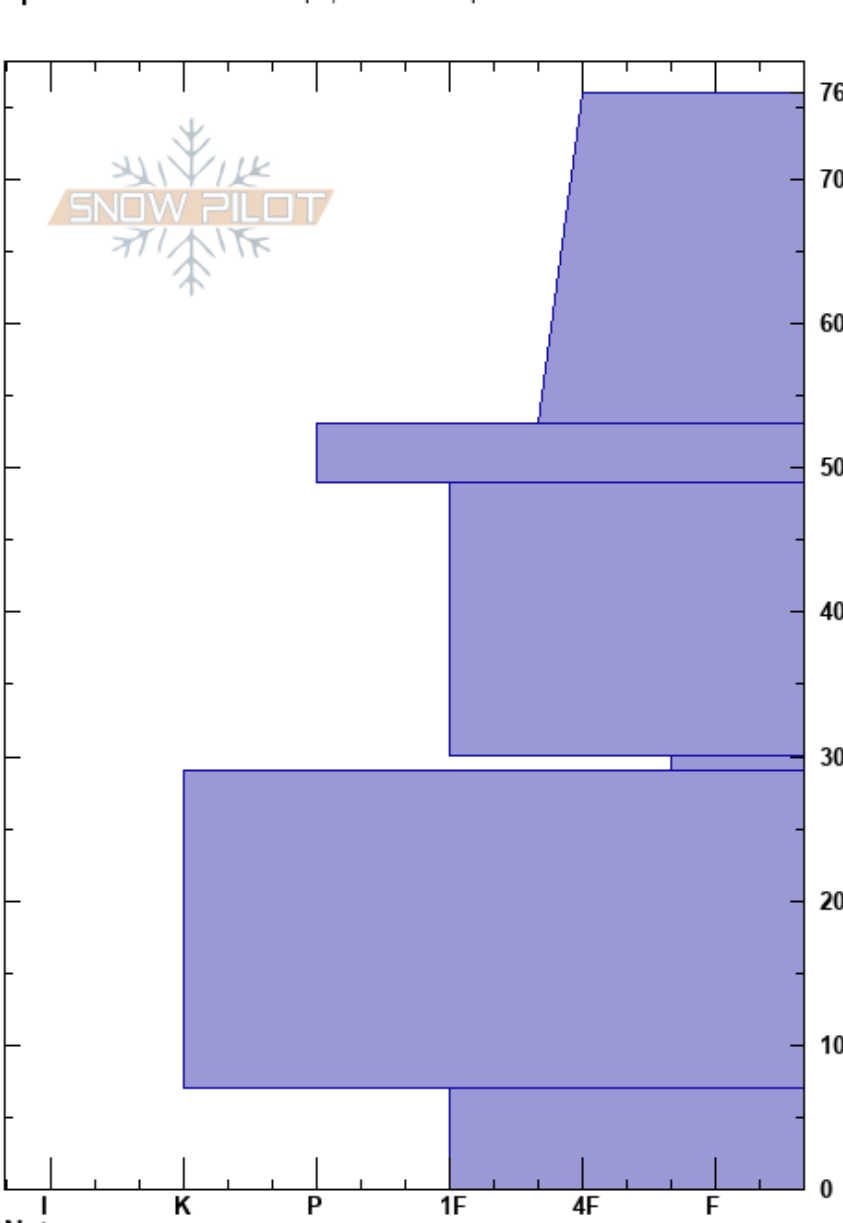

Upper Noodle Ridge
 Teton Range
 WY
Elevation: 2953 m
Aspect: S
Specifics: Ski tracks on slope; We skied slope

Daniel Nagy
 12/13/2023 - 11:45am
Co-ord: 43.77545N, -110.93002W
Slope Angle: 36°
Wind Loading:

Stability: Fair
Air Temperature:
Sky Cover: CLR
Precipitation: NO
Wind: SW Light Breeze

HS: 76
Layer Notes:
 30-29cm: Problematic layer

Height (m)	Crystal		Moisture	ρ kg/m ³	Stability tests & Layer comments
	Form	Size			
76	/	1			
70	/	1-2			
60					
50	⊙⊙				
40	•	0.5-1			
30	□	2			← STH @29cm ← ECTP25 @29cm
20	⊙⊙				
10					
0	□	2-3			