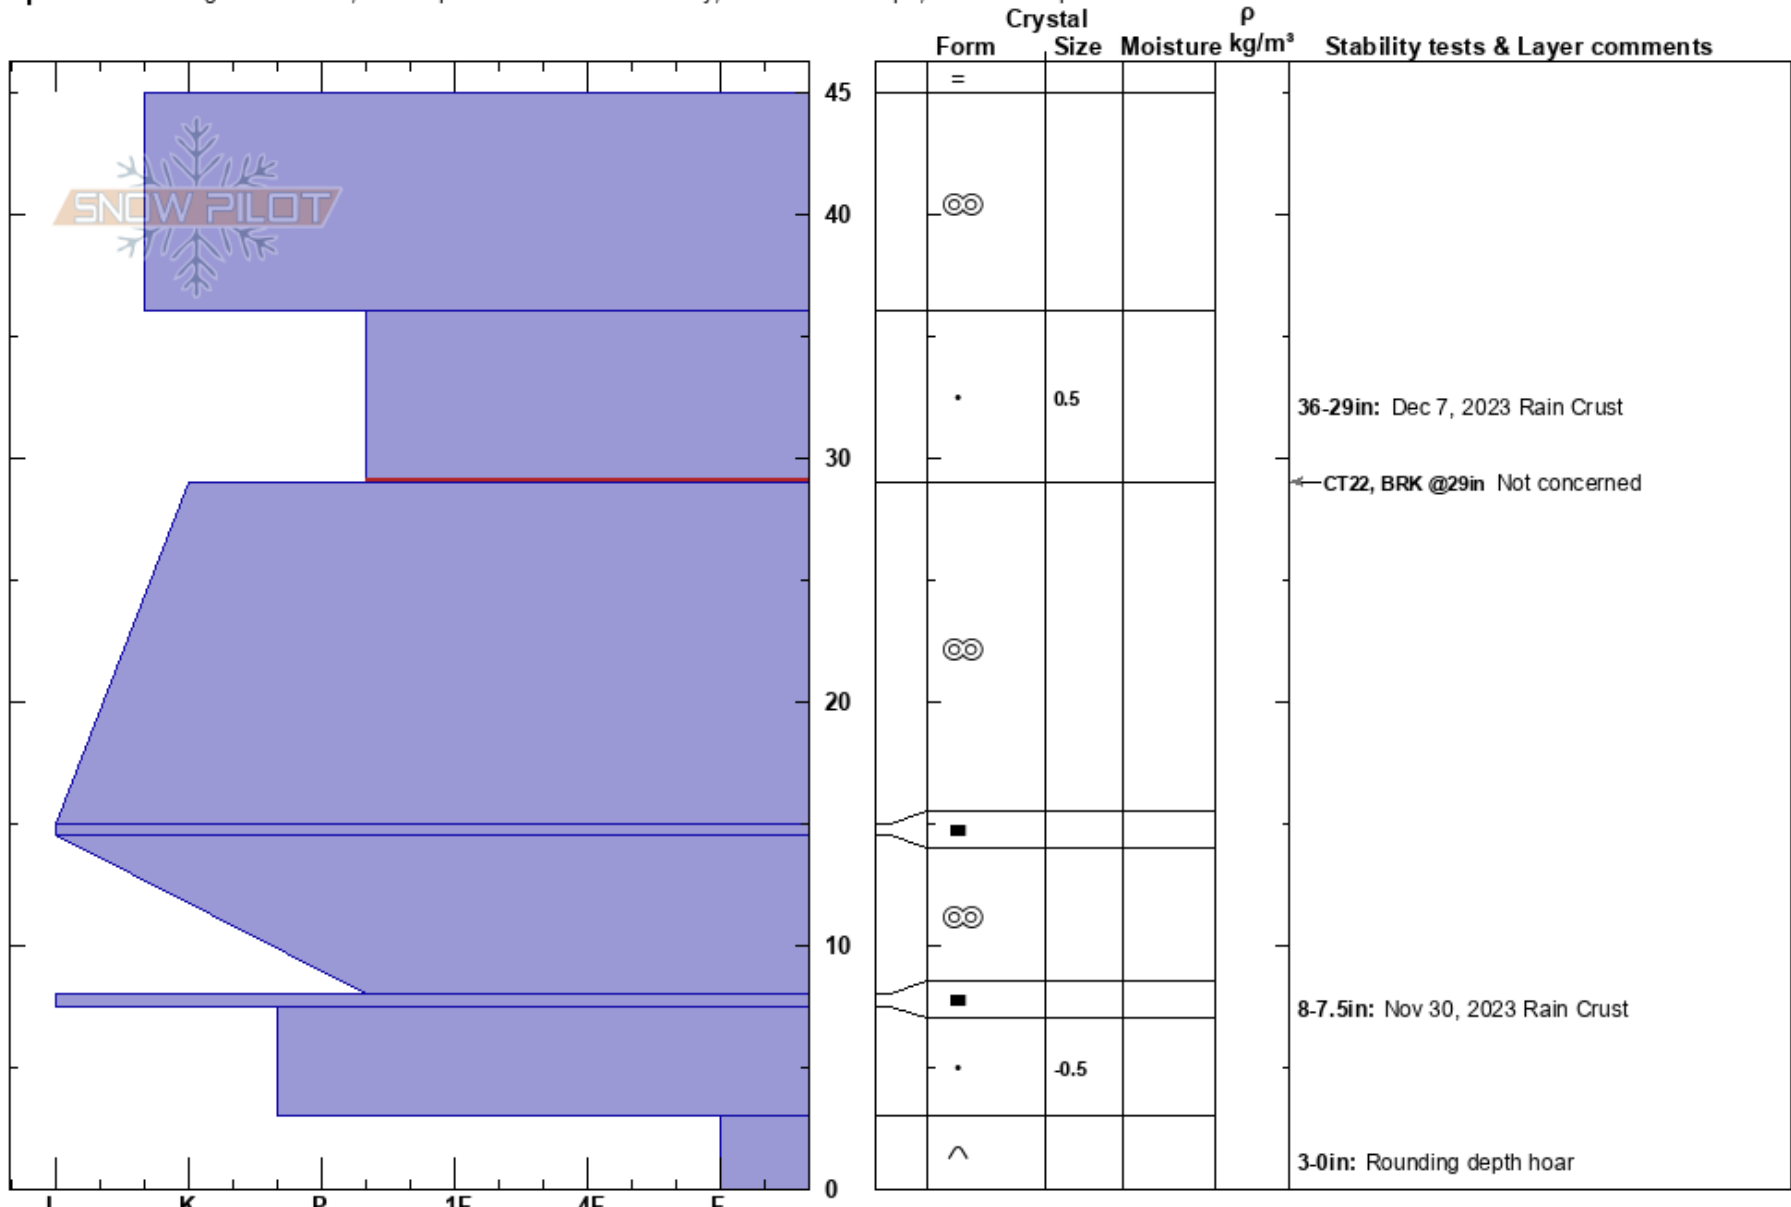

Mt Bachelor Moraine  
Mt Bachelor Area  
OR

Dustin Balderach  
12/13/2023 - 10:15am  
Co-ord: 43.98622N, -121.67737E  
Slope Angle: 29°  
Wind Loading: no

Stability: Very Good  
Air Temperature: 32°F  
Sky Cover: FEW  
Precipitation: NO  
Wind: SE Moderate

HS: 45  
PS: 0  
36-29in: Dec 7, 2023 Rain Crust  
36-29in: Problematic layer  
8-7.5in: Nov 30, 2023 Rain Crust  
3-0in: Rounding depth hoar

Specifics: Pit dug in a Ski Area; Pit is representative of backcountry; Ski tracks on slope; We skied slope

Notes: Rain runnels visible at pit location and several hundred feet above.