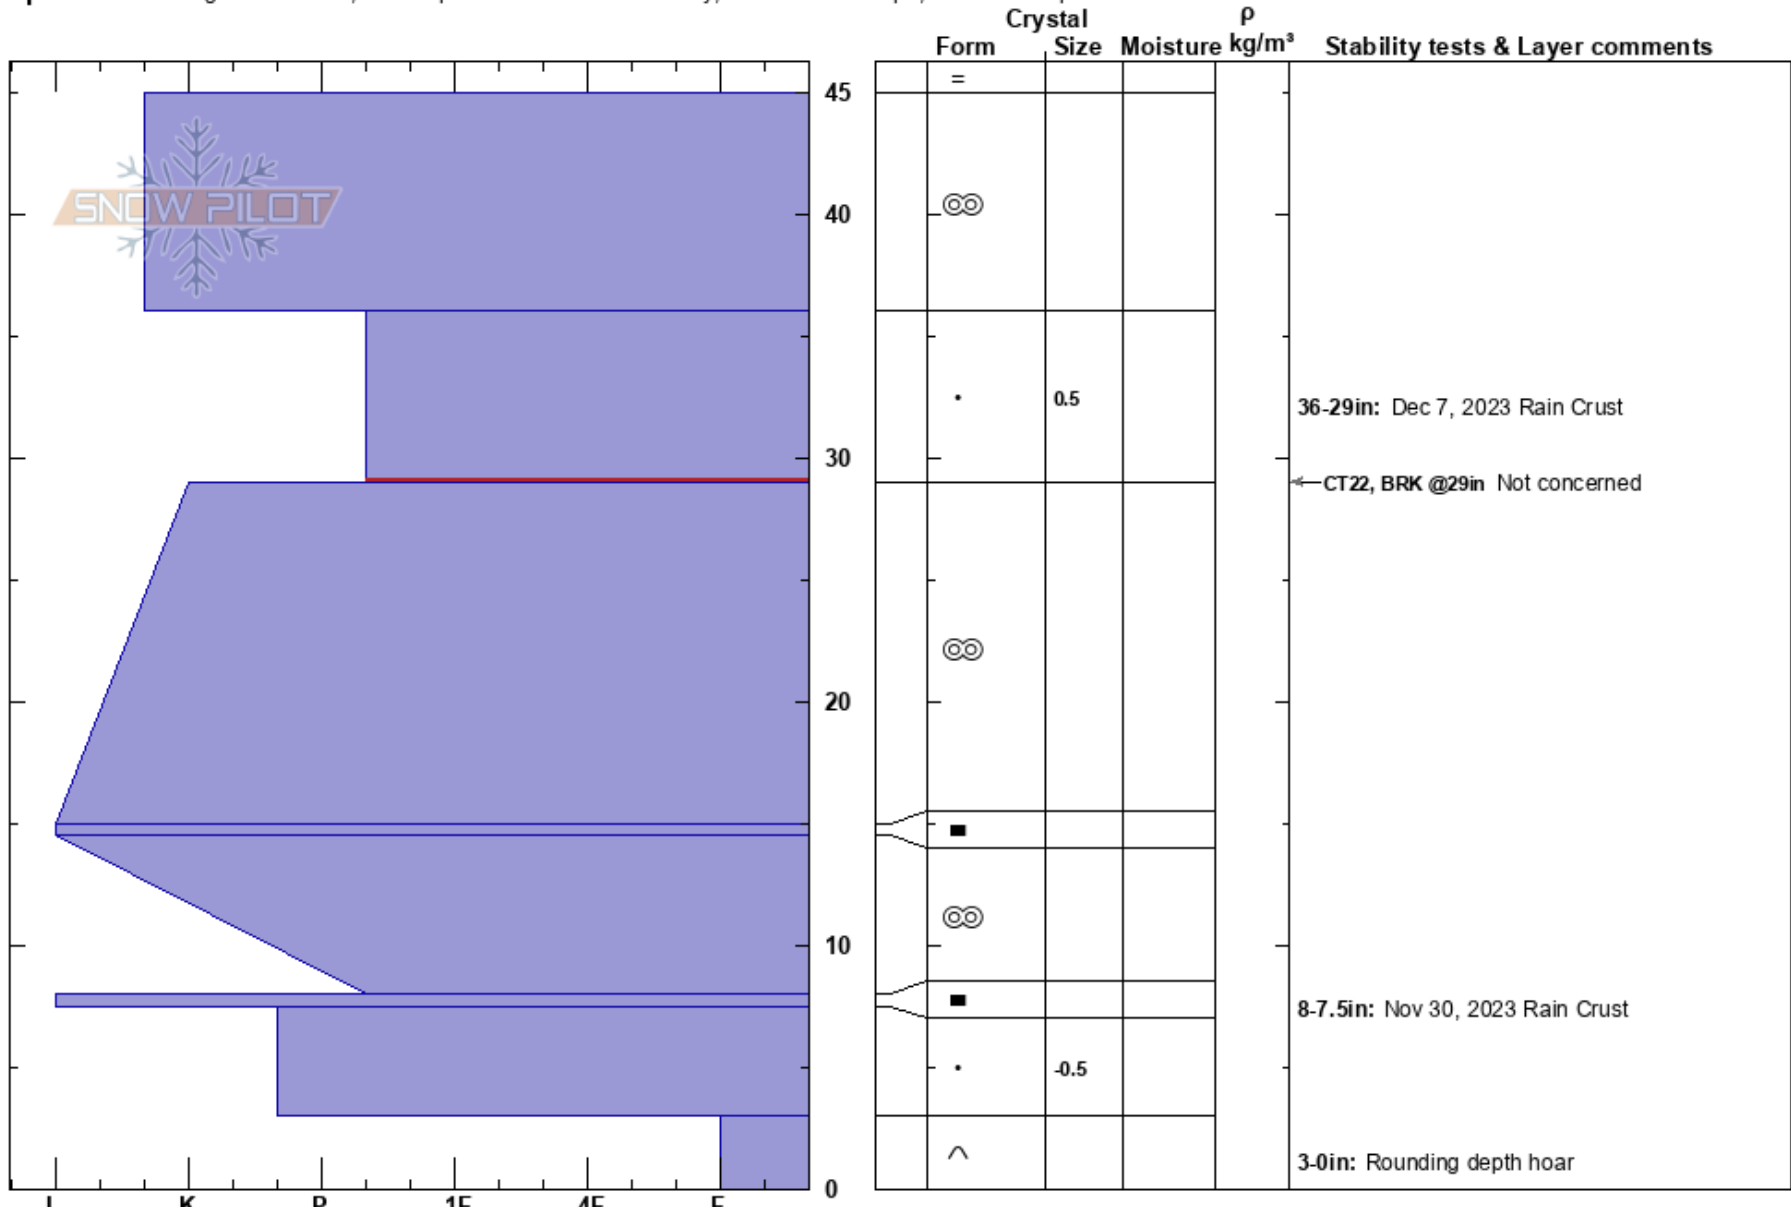

Mt Bachelor Moraine
Mt Bachelor Area
OR

Dustin Balderach
12/13/2023 - 10:15am
Co-ord: 43.98622N, -121.67737E
Slope Angle: 29°
Wind Loading: no

Stability: Very Good
Air Temperature: 32°F
Sky Cover: FEW
Precipitation: NO
Wind: SE Moderate

HS: 45
PS: 0
36-29in: Dec 7, 2023 Rain Crust
36-29in: Problematic layer
8-7.5in: Nov 30, 2023 Rain Crust
3-0in: Rounding depth hoar

Specifics: Pit dug in a Ski Area; Pit is representative of backcountry; Ski tracks on slope; We skied slope

Notes: Rain runnels visible at pit location and several hundred feet above.