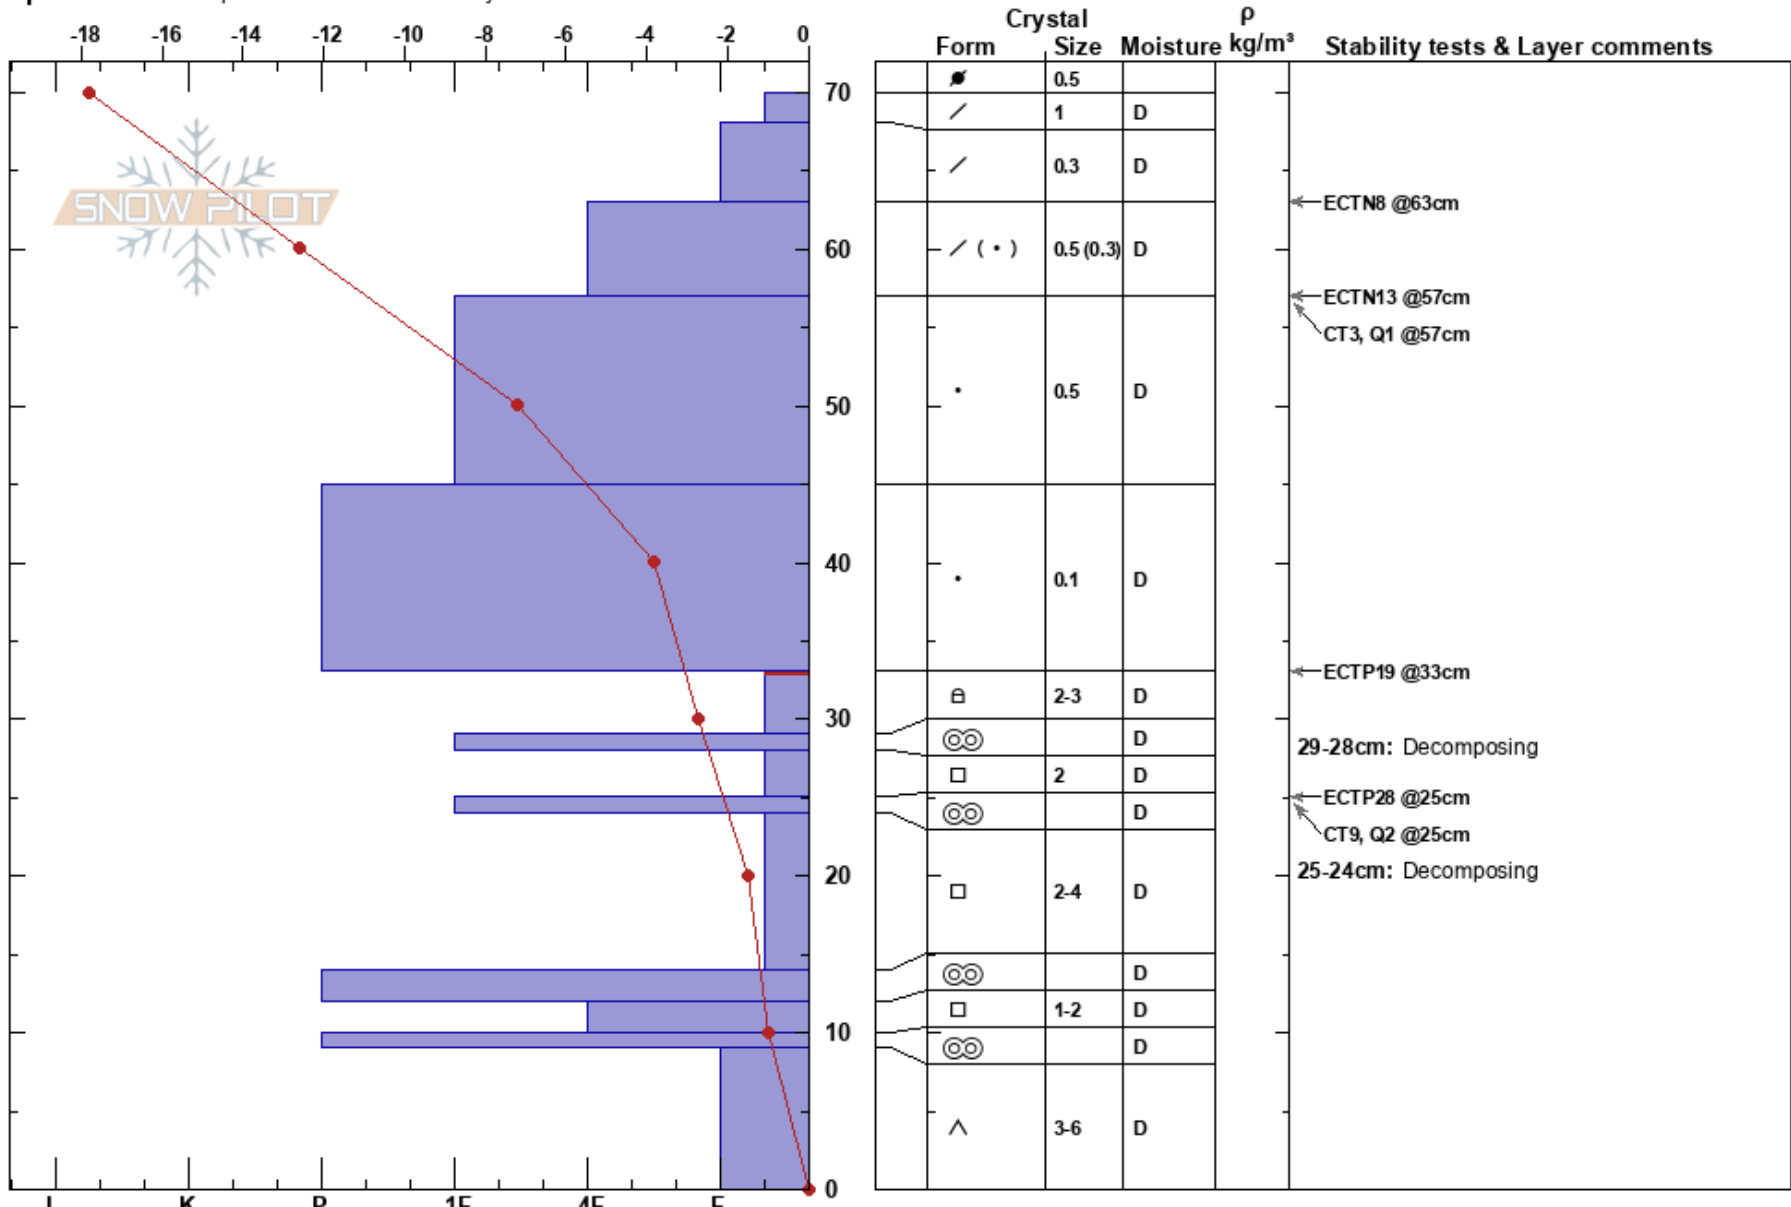

YC Eglise Rock Bowl  
Madison Range-N  
MT

Griffin Dittmar  
12/12/2023 - 1:45pm  
Co-ord: 45.20707N, -111.42834W  
Slope Angle: 1°  
Wind Loading: no

Stability: **HS: 70**  
Air Temperature: -9.2°C PF: 40  
Sky Cover: CLR  
Precipitation: NO  
Wind: N Light Breeze

**Layer Notes:**  
33-29cm: Problematic layer  
29-28cm: Decomposing  
25-24cm: Decomposing

Elevation: 9220 ft  
Aspect: 355°  
Specifics: Pit is representative of backcountry

**Notes:** Pit dug by: Griffin Dittmar, Keith Kohlberg, and Eliza Donahue right outside the ski area boundary. Grom score: 3