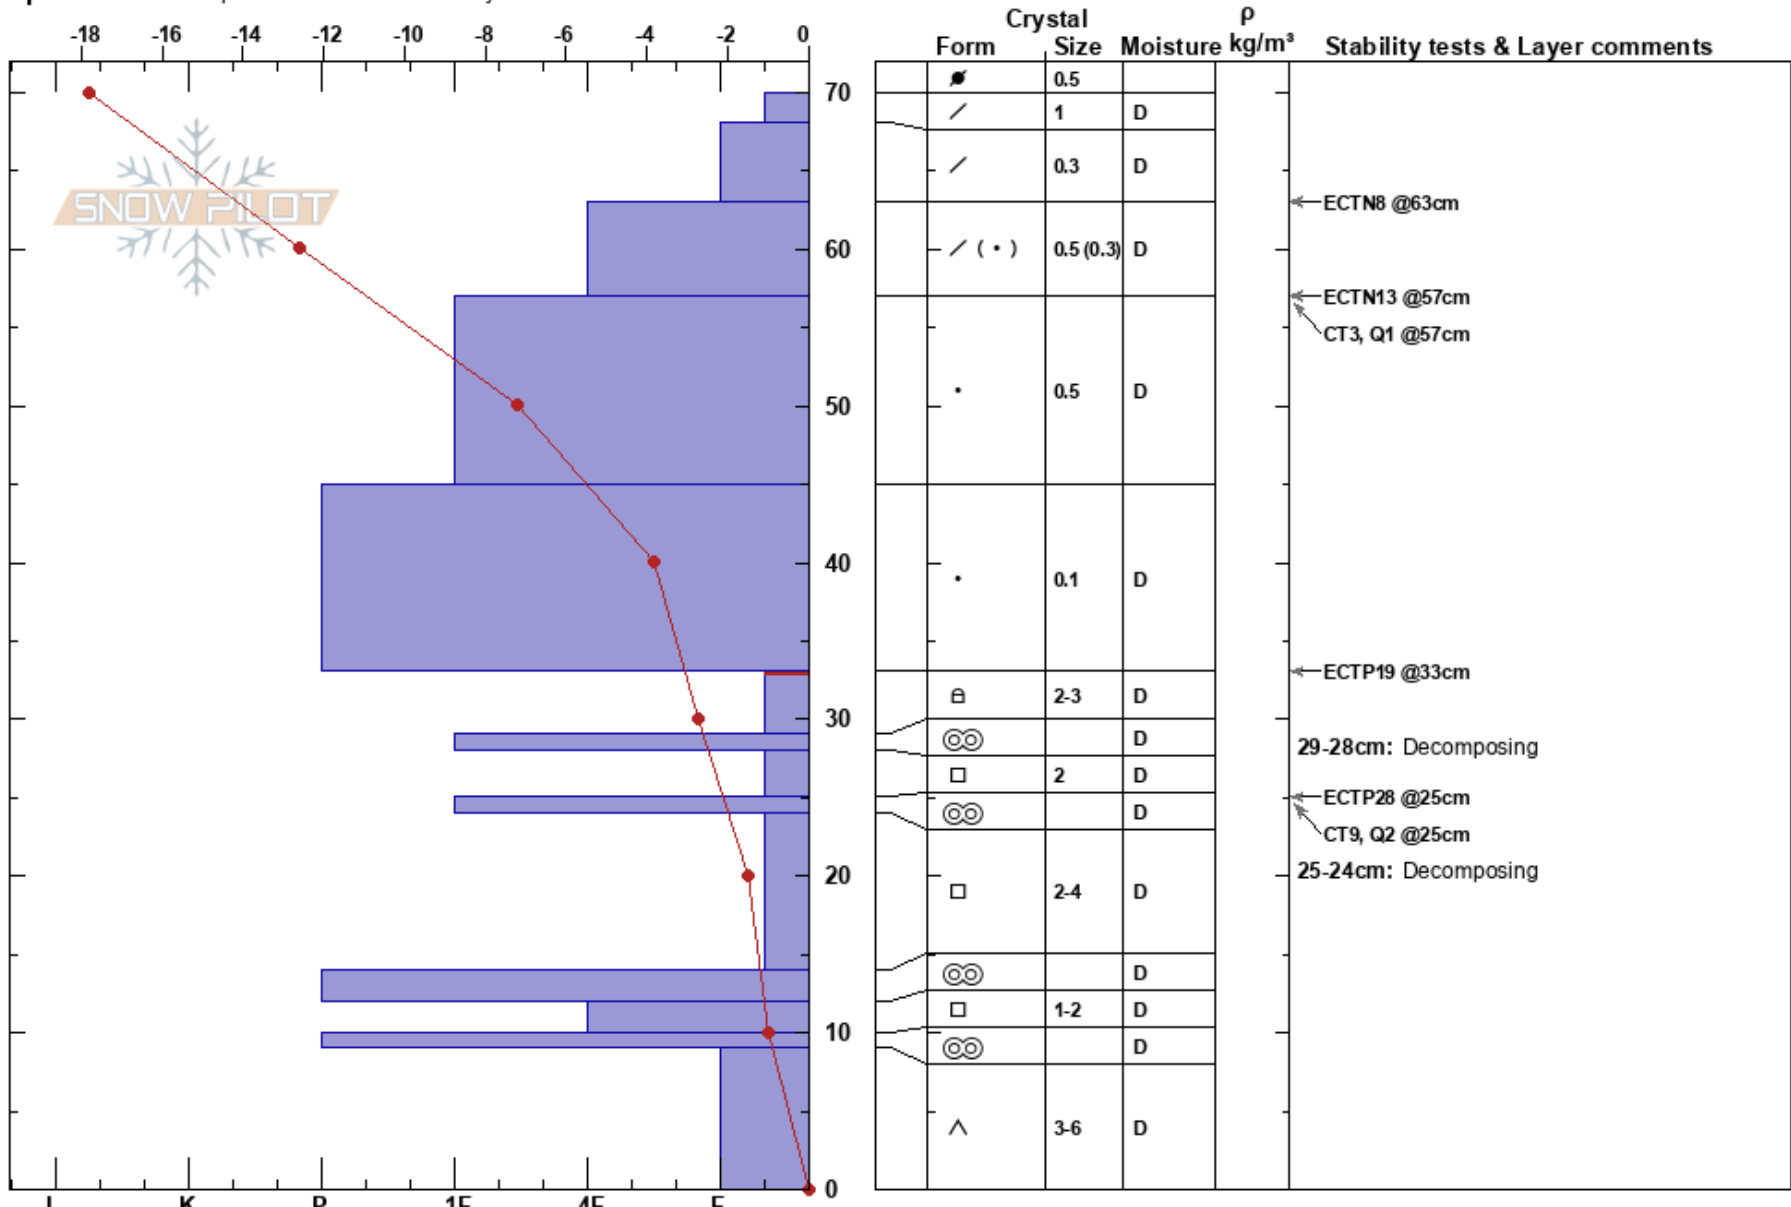

YC Eglise Rock Bowl
Madison Range-N
MT

Griffin Dittmar
12/12/2023 - 1:45pm
Co-ord: 45.20707N, -111.42834W
Slope Angle: 1°
Wind Loading: no

Stability: **HS: 70**
Air Temperature: -9.2°C PF: 40
Sky Cover: CLR
Precipitation: NO
Wind: N Light Breeze

Layer Notes:
33-29cm: Problematic layer
29-28cm: Decomposing
25-24cm: Decomposing

Elevation: 9220 ft
Aspect: 355°
Specifics: Pit is representative of backcountry

Notes: Pit dug by: Griffin Dittmar, Keith Kohlberg, and Eliza Donahue right outside the ski area boundary. Grom score: 3