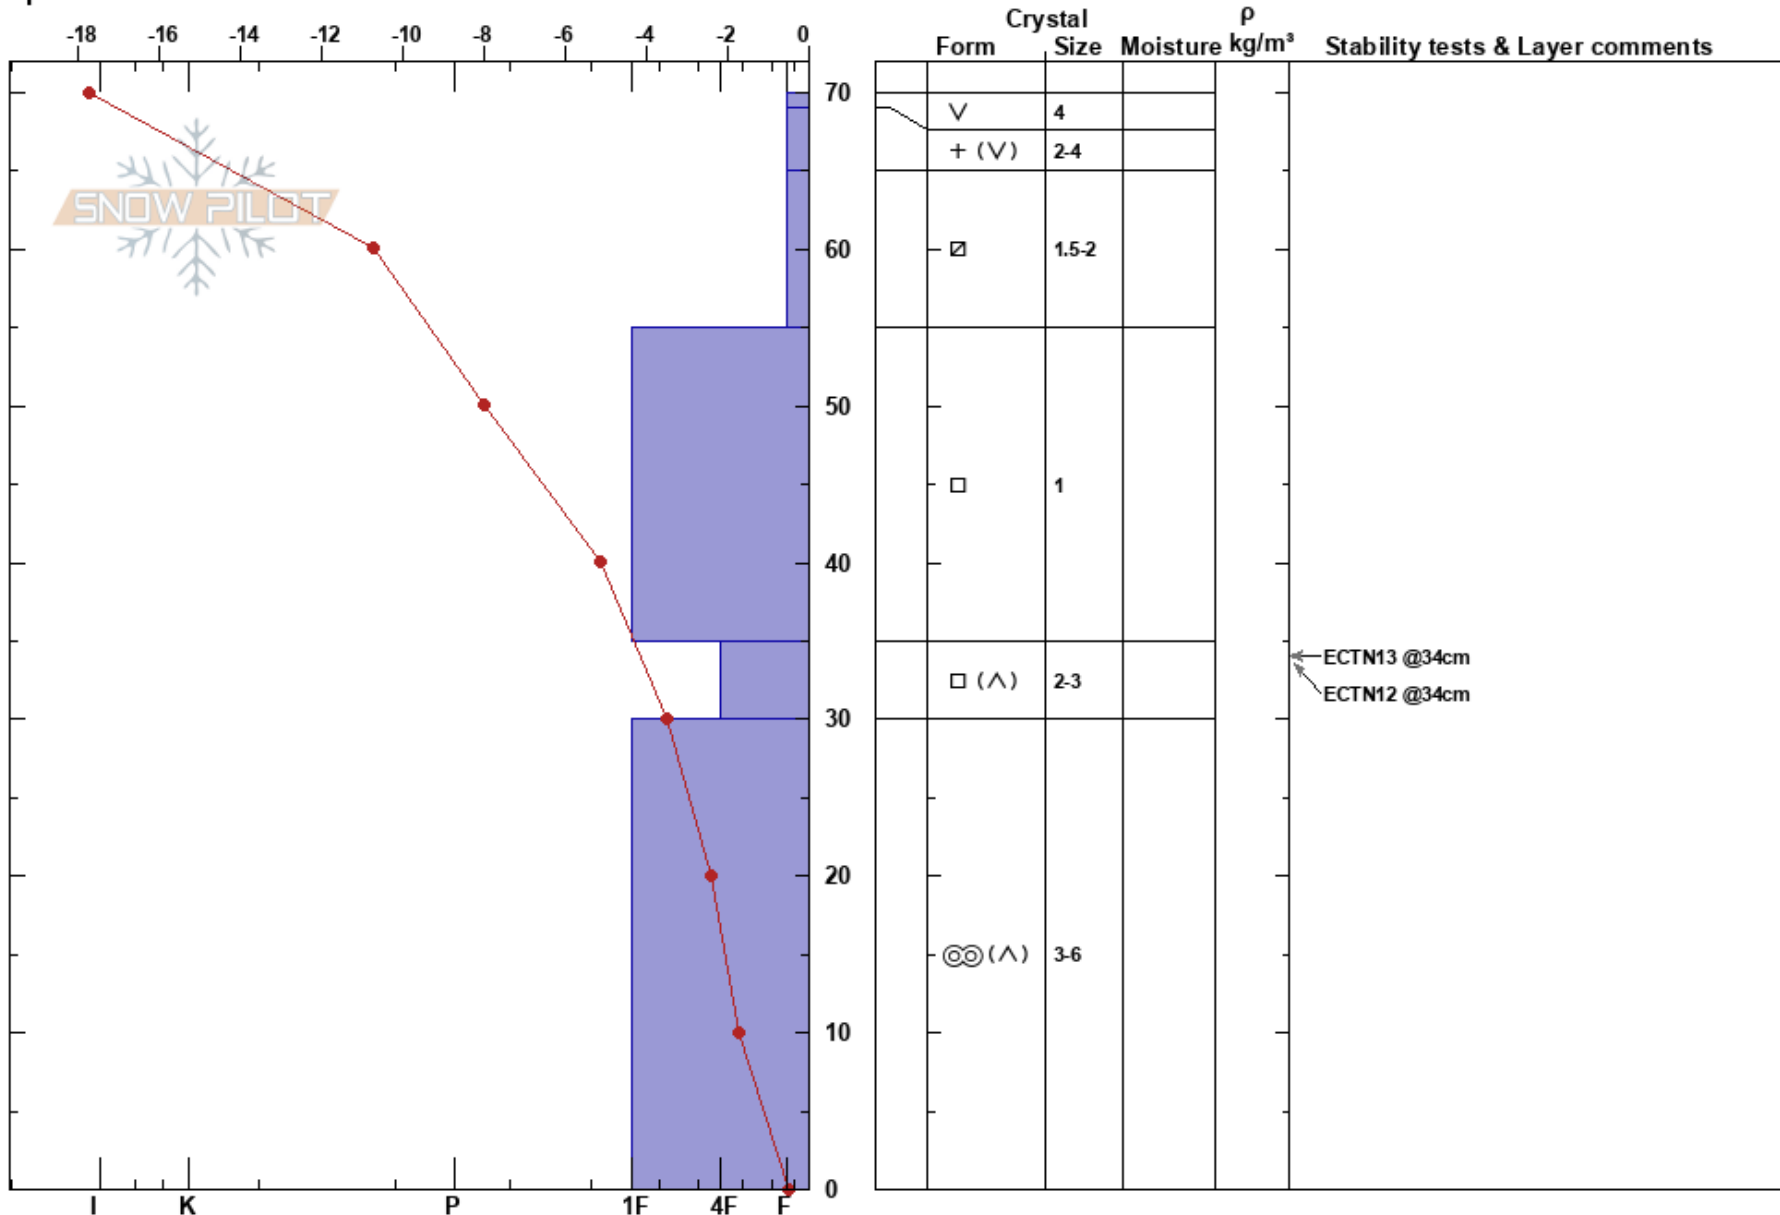

Leråravin Ost
 Duved
 Sweden
 Elevation: 825 m
 Aspect: E
 Specifics:

Oskar Brodén
 13/12/2023 - 10:54
 Co-ord:
 Slope Angle: 28°
 Wind Loading:

Stability:
 Air Temperature: -12.6°C
 Sky Cover: CLR
 Precipitation: NO
 Wind: Calm

HS: 70

Layer Notes:

Notes: