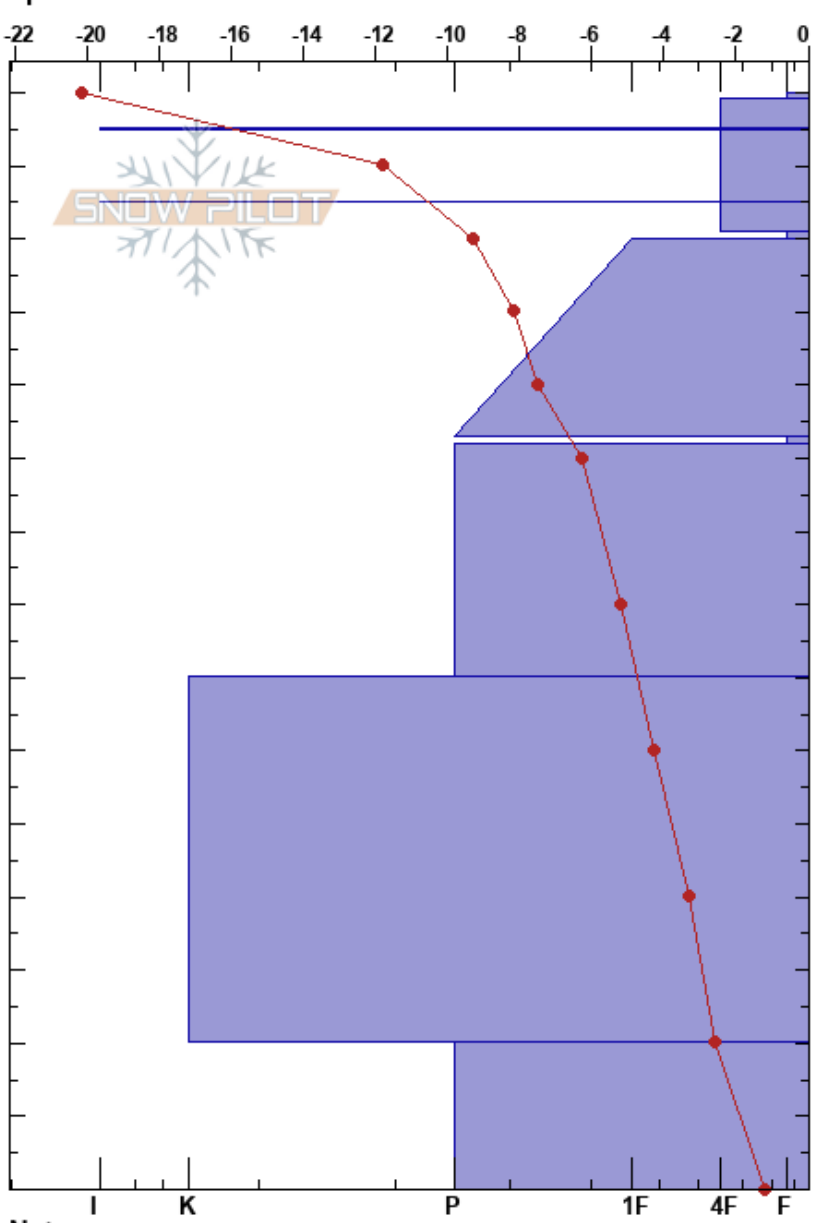

Mullfjället LerårväinV
 Duved
 Sweden
Elevation: 860 m
Aspect: W
Specifics:

Oskar Brodén
 13/12/2023 - 11:35
Co-ord:
Slope Angle: 23°
Wind Loading:

Stability:
Air Temperature: -14.2°C **PF:** 30
Sky Cover: CLR
Precipitation: NO
Wind: Calm

Layer Notes:

Height (m)	Crystal		Moisture	ρ kg/m ³	Stability tests & Layer comments
	Form	Size			
150	∇	5			
145	⊠	1.5			
140	■				
135	⊠	1-2			←ECTN11 @131cm
130	■				
125	⊠	1-2			
120	∇	5-8			
115	□	1-1.5			
110	∇ (□)	1-3			←ECTP15 @103cm 14+1
100					
90	⊘				
80					
70	⊘				
60					
50					
40					
30					
20					
10	⊙ (∧)	5 (5)			
0					