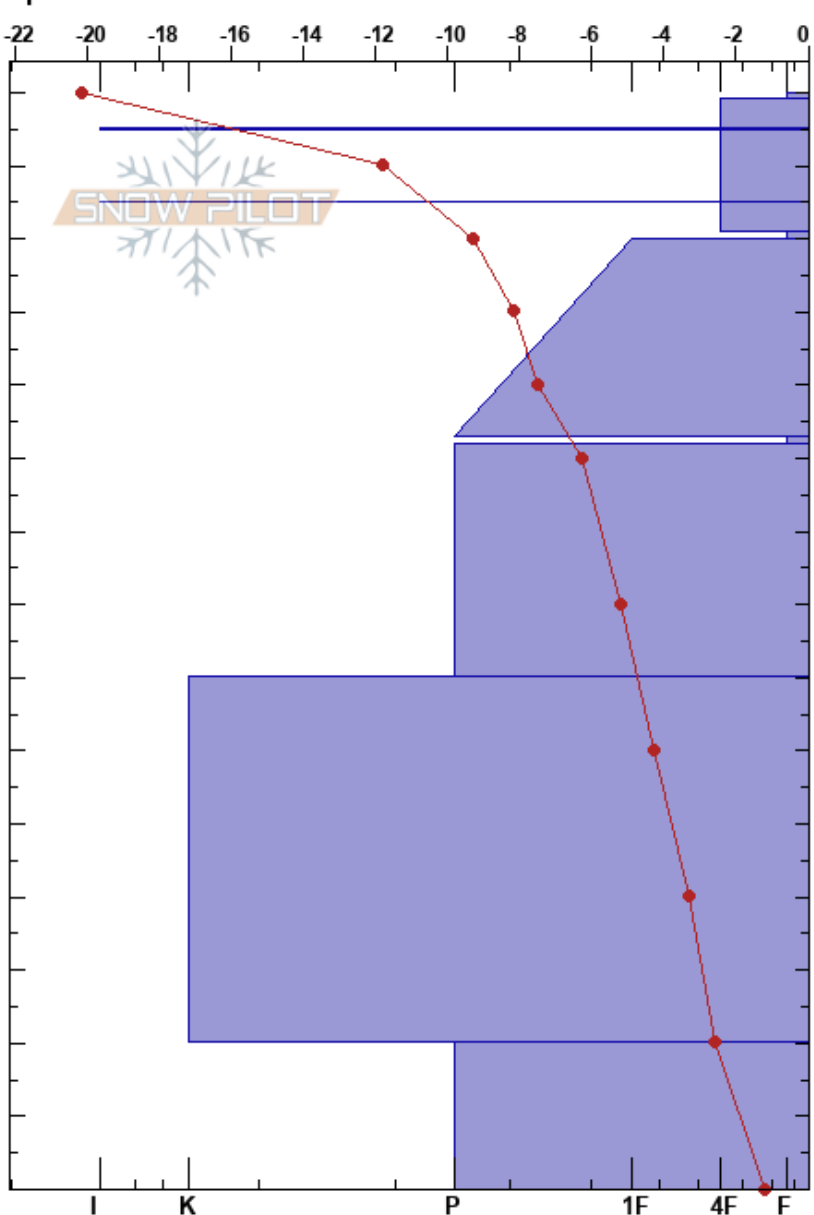

Mullfjället LerårväinV
 Duved
 Sweden
Elevation: 860 m
Aspect: W
Specifics:

Oskar Brodén
 13/12/2023 - 11:35
Co-ord:
Slope Angle: 23°
Wind Loading:

Stability:
Air Temperature: -14.2°C **PF:** 30
Sky Cover: CLR
Precipitation: NO
Wind: Calm

Layer Notes:

Height (m)	Crystal		Moisture	ρ kg/m ³	Stability tests & Layer comments
	Form	Size			
150	∇	5			
145	⊠	1.5			
140	■				
135	⊠	1-2			←ECTN11 @131cm
130	■				
125	⊠	1-2			
120	∇	5-8			
115	□	1-1.5			
110	∇ (□)	1-3			←ECTP15 @103cm 14+1
100	⊘				
90					
80	⊘				
70					
60					
50					
40					
30					
20					
10	⊙ (∧)	5 (5)			
0					