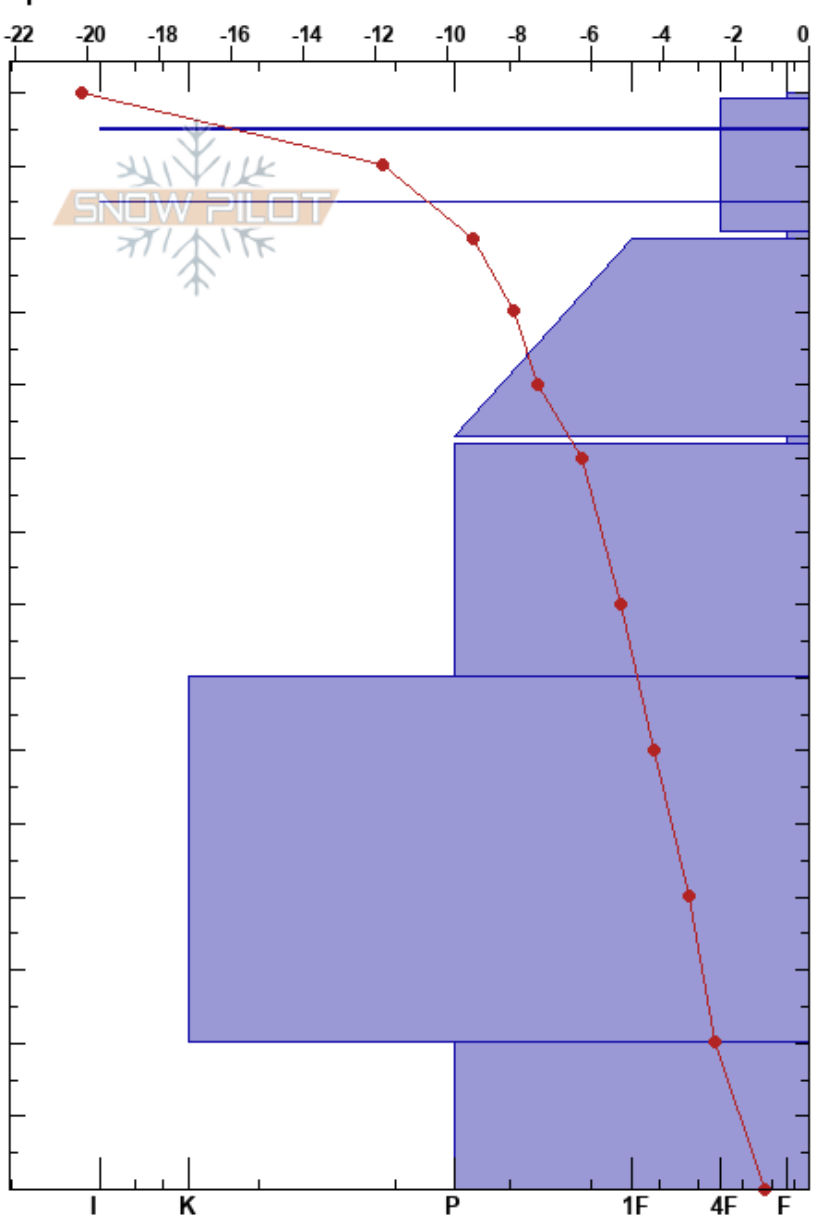

Mullfjället LerårväinV
 Duved
 Sweden
Elevation: 860 m
Aspect: W
Specifics:

Oskar Brodén
 13/12/2023 - 11:35
Co-ord:
Slope Angle: 23°
Wind Loading:

Stability:
Air Temperature: -14.2°C **PF:** 30
Sky Cover: CLR
Precipitation: NO
Wind: Calm

Layer Notes:

Height (m)	Crystal		Moisture	ρ kg/m ³	Stability tests & Layer comments
	Form	Size			
150	∇	5			
145	▣	1.5			
140	■				
135	▣	1-2			←ECTN11 @131cm
130	■				
125	▣	1-2			
120	∇	5-8			
115	□	1-1.5			
110	∇ (□)	1-3			←ECTP15 @103cm 14+1
105	∅				
100					
95					
90					
85					
80	∅				
75					
70					
65					
60					
55					
50					
45					
40					
35					
30					
25					
20					
15	⊙ (∧)	5 (5)			
10					
5					
0					