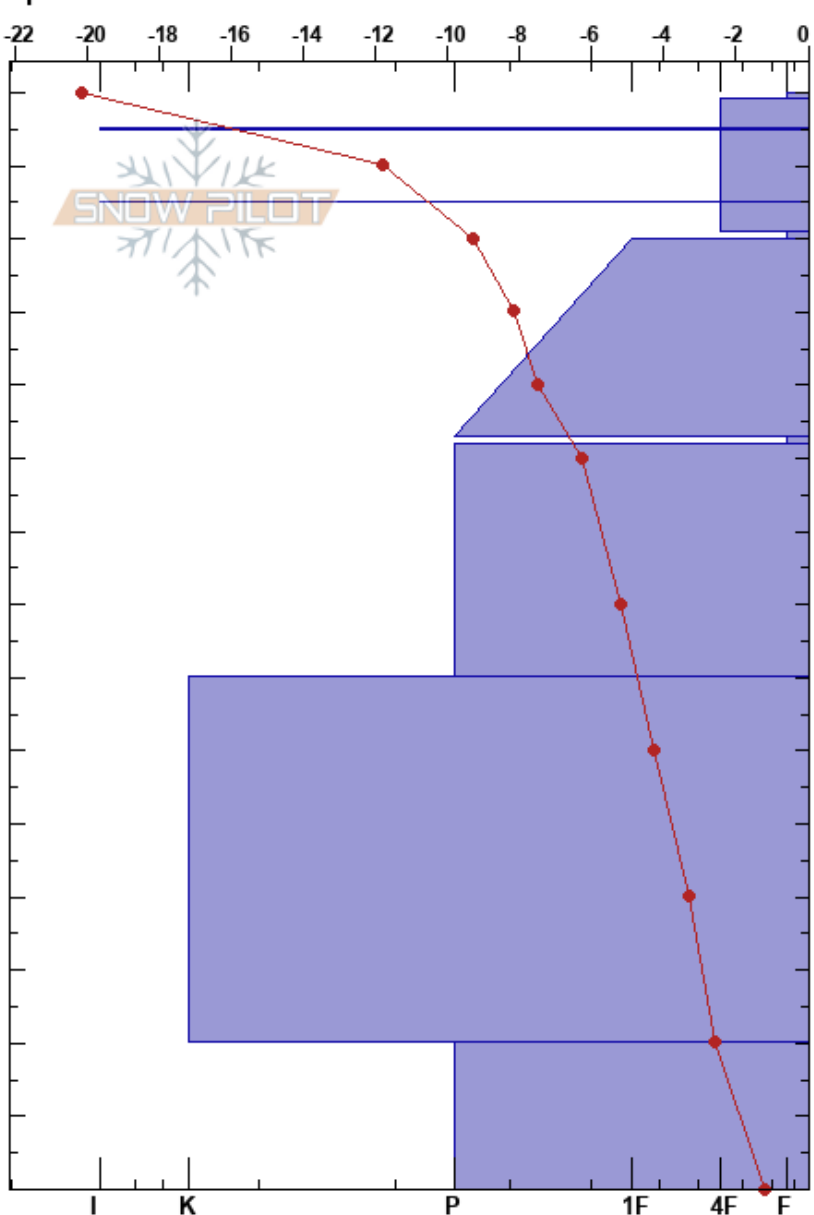

Mullfjället LerårväinV
 Duved
 Sweden
 Elevation: 860 m
 Aspect: W
 Specifics:

Oskar Brodén
 13/12/2023 - 11:35
 Co-ord:
 Slope Angle: 23°
 Wind Loading:

Stability:
 Air Temperature: -14.2°C PF: 30
 Sky Cover: CLR
 Precipitation: NO
 Wind: Calm

Layer Notes:

Height (m)	Crystal		Moisture	ρ kg/m ³	Stability tests & Layer comments
	Form	Size			
150	∇	5			
145	▣	1.5			
140	■				
135	▣	1-2			← ECTN11 @131cm
130	■				
125	▣	1-2			
120	∇	5-8			
115	□	1-1.5			
110	∇ (□)	1-3			← ECTP15 @103cm 14+1
105	∅				
100					
95					
90					
85					
80	∅				
75					
70					
65					
60					
55					
50					
45					
40					
35					
30					
25					
20					
15	⊙ (∧)	5 (5)			
10					
5					
0					