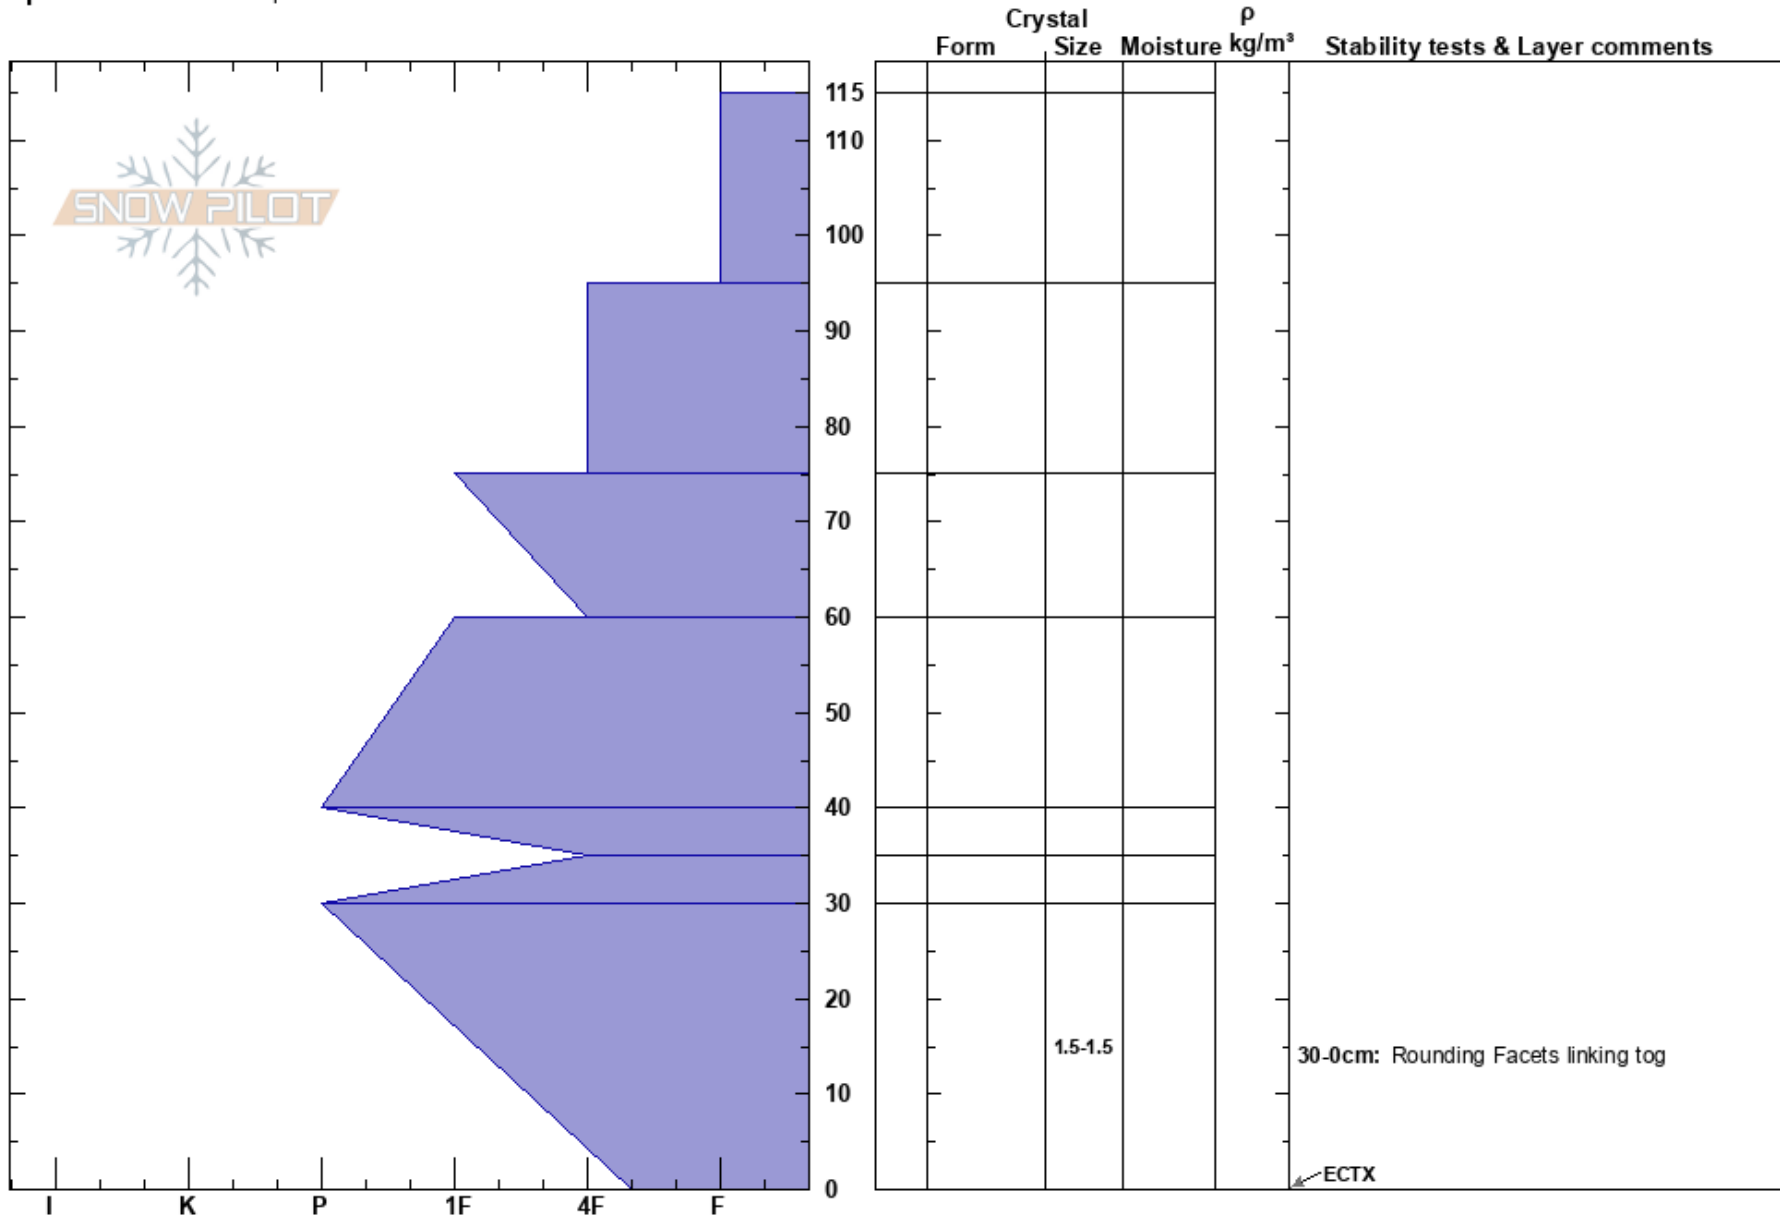

NNE 9100 Mineral Fork
 Wasatch Range
 UT
 Elevation: 9100 ft
 Aspect: 22°
 Specifics: We skied slope

Sean Hathcock
 12/12/2023 - 2:00pm
 Co-ord: 40.61502N, -111.69173W
 Slope Angle: 23°
 Wind Loading: no

Stability: Good
 Air Temperature:
 Sky Cover: SCT
 Precipitation: NO
 Wind: Calm

HS: 115
 Layer Notes:
 75-60cm: Problematic layer
 30-0cm: Rounding Facets linking tog

Notes: Did not top out on Highline, dropped through trees from lookers left ridge, 300ft below summit @ 9100ft. Tested a protected area between sparse pines.