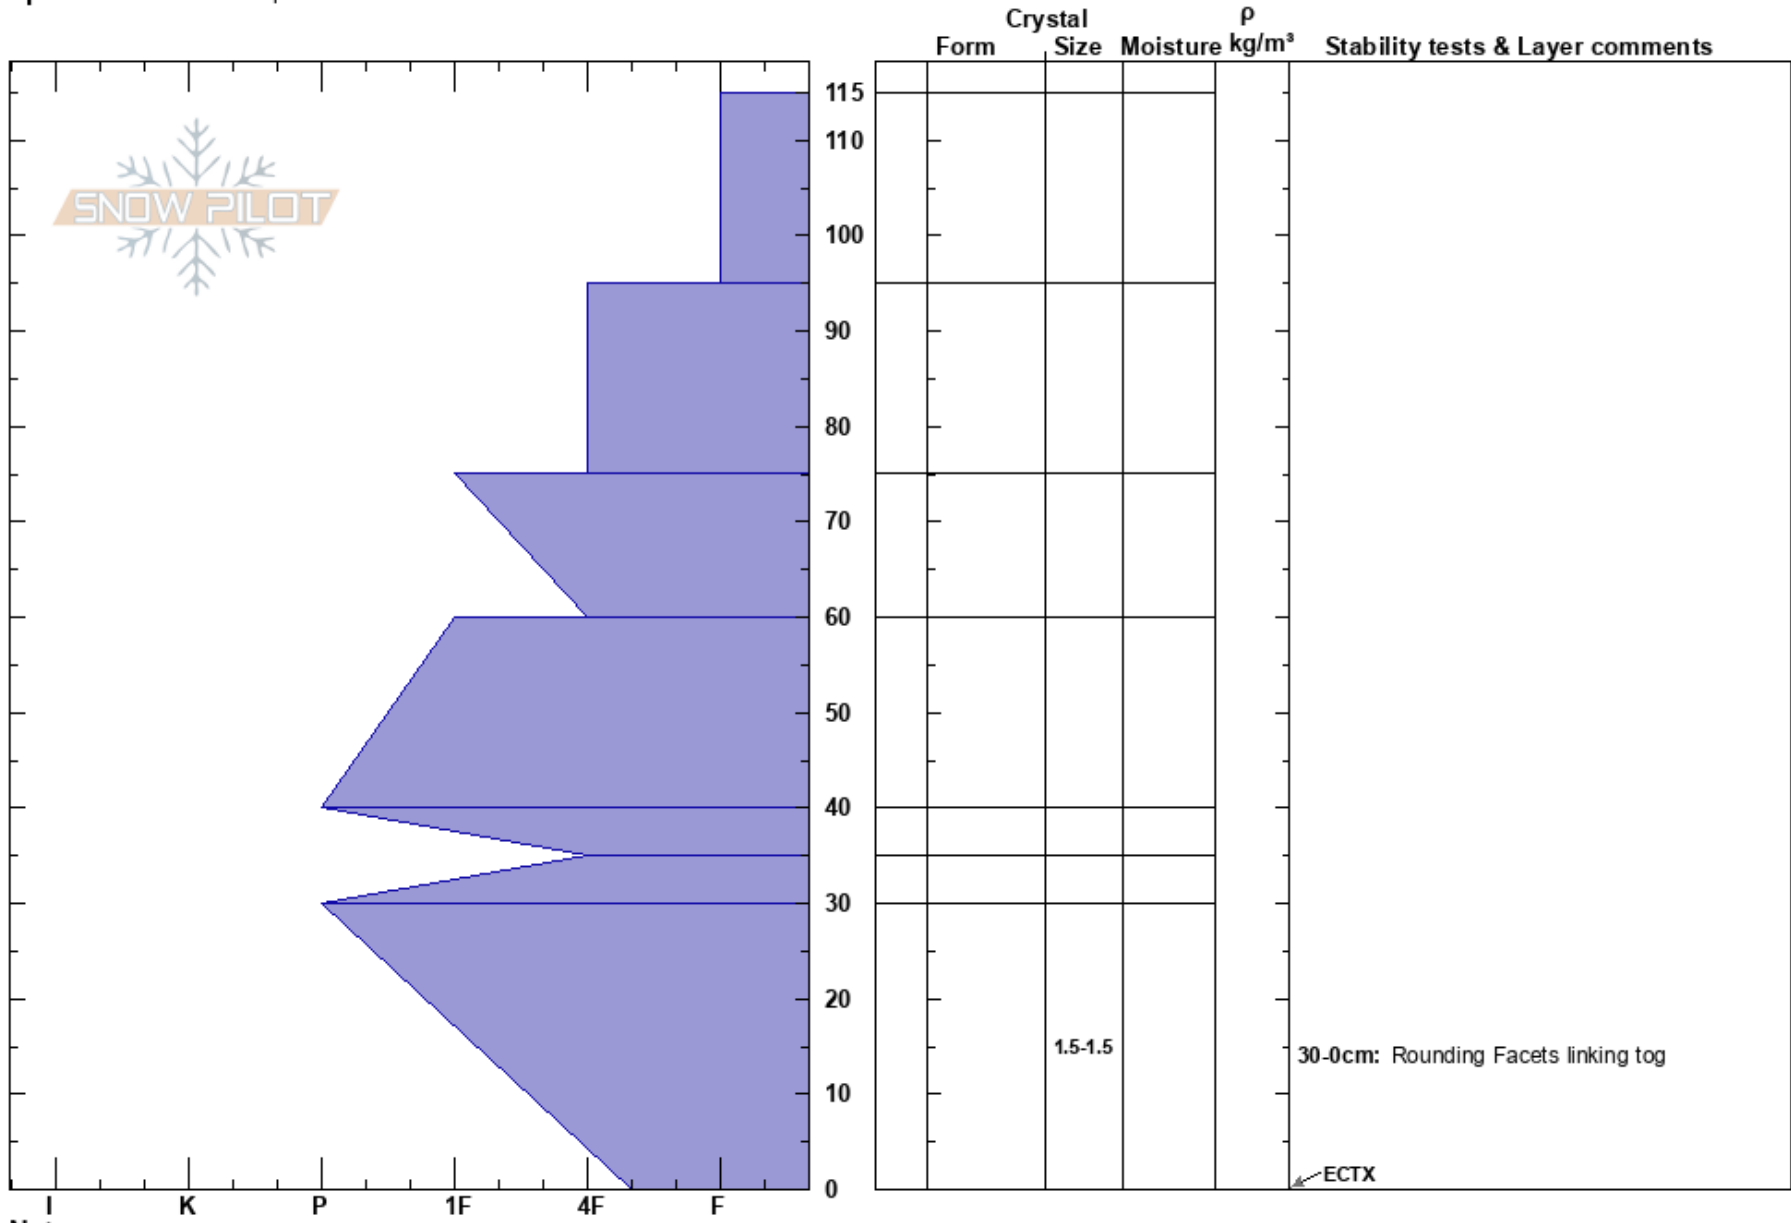

NNE 9100 Mineral Fork
 Wasatch Range
 UT
 Elevation: 9100 ft
 Aspect: 22°
 Specifics: We skied slope

Sean Hathcock
 12/12/2023 - 2:00pm
 Co-ord: 40.61502N, -111.69173W
 Slope Angle: 23°
 Wind Loading: no

Stability: Good
 Air Temperature:
 Sky Cover: SCT
 Precipitation: NO
 Wind: Calm

HS: 115
 Layer Notes:
 75-60cm: Problematic layer
 30-0cm: Rounding Facets linking tog

Notes: Did not top out on Highline, dropped through trees from lookers left ridge, 300ft below summit @ 9100ft. Tested a protected area between sparse pines.