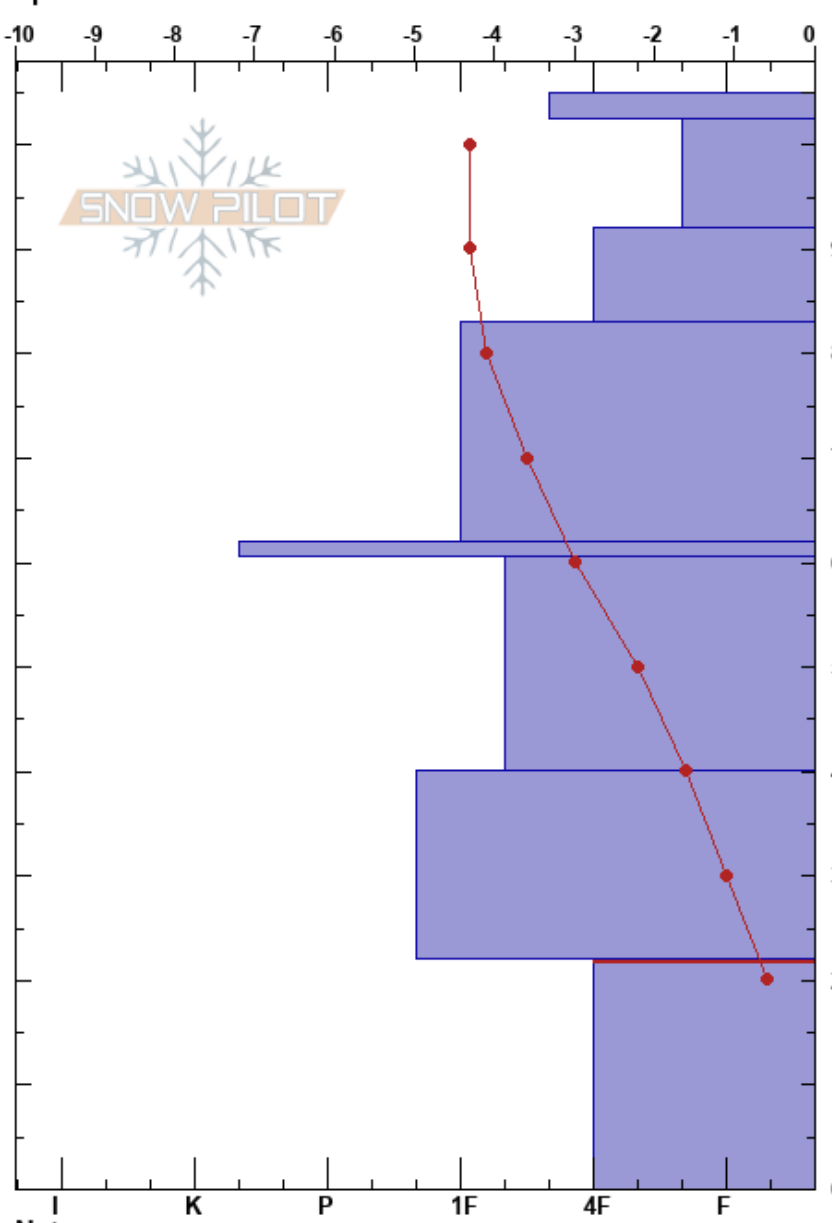

Upper Card Canyon
 Bear River Range
 UT
 Elevation: 8750 ft
 Aspect: E
 Specifics:

toby weed
 12/12/2023 - 2:00pm
 Co-ord: 41.73110N, -111.68398W
 Slope Angle: 23°
 Wind Loading:

Stability: Good
 Air Temperature: -4.7°C
 Sky Cover: X
 Precipitation: NO
 Wind: E Moderate

HS: 105
 PF: 75
 PS: 10
 62-60.5cm: 12-5 mf crust
 22-0cm: in brushy anchors
 22-0cm: Problematic layer

Elevation (cm)	Crystal		Moisture	ρ kg/m³	Stability tests & Layer comments
	Form	Size			
105					
100	∇				
90	/				
83	/ (•)				← CT17, Q2 @83cm
80	.				
70	.				
60	-				62-60.5cm: 12-5 mf crust
50	.				
40	.				
30	.				
22					← CT25, Q2 @22cm
20					
10	□	2			22-0cm: in brushy anchors
0					← ECTX