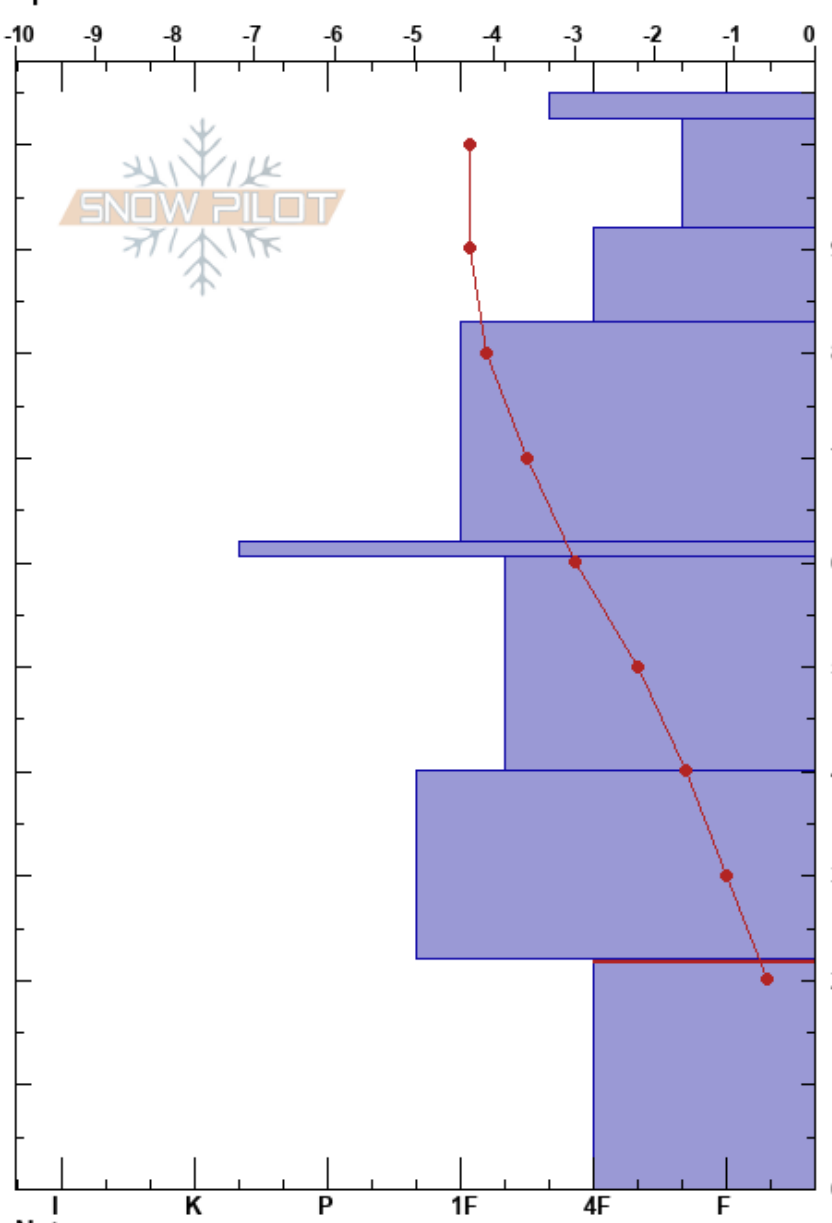

Upper Card Canyon
 Bear River Range
 UT
 Elevation: 8750 ft
 Aspect: E
 Specifics:

toby weed
 12/12/2023 - 2:00pm
 Co-ord: 41.73110N, -111.68398W
 Slope Angle: 23°
 Wind Loading:

Stability: Good
 Air Temperature: -4.7°C
 Sky Cover: X
 Precipitation: NO
 Wind: E Moderate

HS: 105
 PF: 75
 PS: 10
 62-60.5cm: 12-5 mf crust
 22-0cm: in brushy anchors
 22-0cm: Problematic layer

Elevation (cm)	Crystal		Moisture	ρ kg/m³	Stability tests & Layer comments
	Form	Size			
105					
100	∇				
90	/				
83	/ (•)				← CT17, Q2 @83cm
80	.				
70	.				
60	-				62-60.5cm: 12-5 mf crust
50	.				
40	.				
30	.				
22					← CT25, Q2 @22cm
22	□	2			22-0cm: in brushy anchors
0					← ECTX