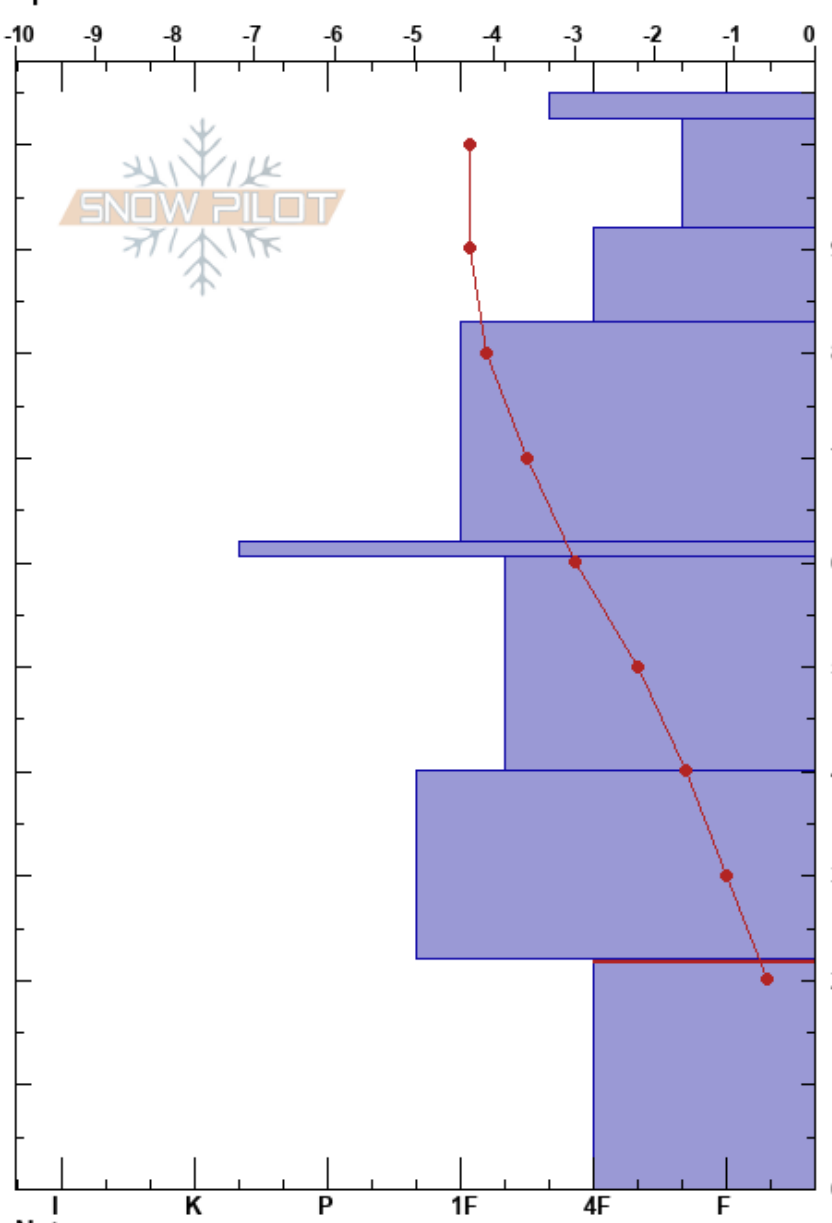

Upper Card Canyon
 Bear River Range
 UT
 Elevation: 8750 ft
 Aspect: E
 Specifics:

toby weed
 12/12/2023 - 2:00pm
 Co-ord: 41.73110N, -111.68398W
 Slope Angle: 23°
 Wind Loading:

Stability: Good
 Air Temperature: -4.7°C
 Sky Cover: X
 Precipitation: NO
 Wind: E Moderate

HS: 105
 PF: 75
 PS: 10
 62-60.5cm: 12-5 mf crust
 22-0cm: in brushy anchors
 22-0cm: Problematic layer

Elevation (cm)	Crystal		Moisture	ρ kg/m ³	Stability tests & Layer comments
	Form	Size			
105					
100	∇				
90	/				
83	/ (•)				← CT17, Q2 @83cm
80	.				
70	.				
60	-				62-60.5cm: 12-5 mf crust
50	.				
40	.				
30	.				
22					← CT25, Q2 @22cm
22	□	2			22-0cm: in brushy anchors
0					← ECTX