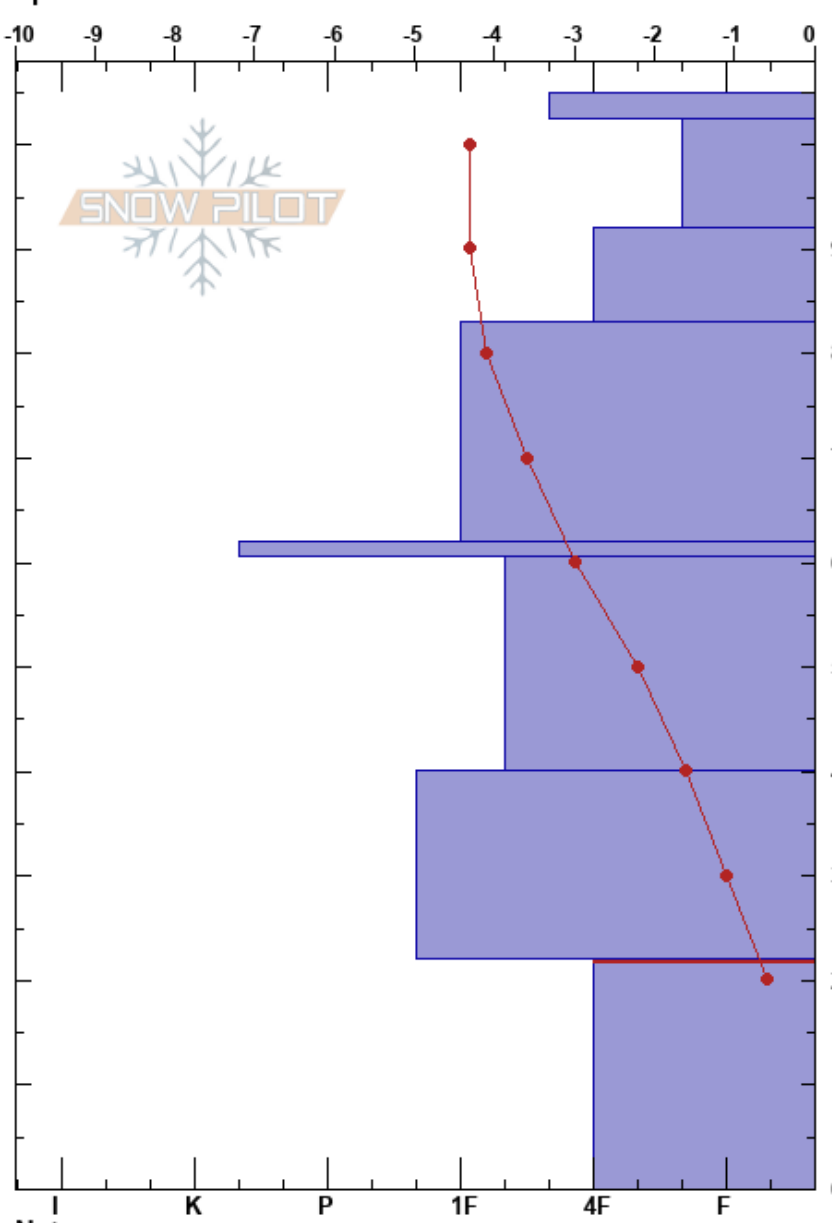

Upper Card Canyon
 Bear River Range
 UT
 Elevation: 8750 ft
 Aspect: E
 Specifics:

toby weed
 12/12/2023 - 2:00pm
 Co-ord: 41.73110N, -111.68398W
 Slope Angle: 23°
 Wind Loading:

Stability: Good
 Air Temperature: -4.7°C
 Sky Cover: X
 Precipitation: NO
 Wind: E Moderate

HS: 105
 PF: 75
 PS: 10
 62-60.5cm: 12-5 mf crust
 22-0cm: in brushy anchors
 22-0cm: Problematic layer

Height (cm)	Crystal		Moisture	ρ kg/m³	Stability tests & Layer comments
	Form	Size			
105					
100	∇				
90	/				
80	/ (•)				← CT17, Q2 @83cm
70	.				
60	-				62-60.5cm: 12-5 mf crust
50	.				
40	.				
30	.				
20					← CT25, Q2 @22cm
10	□	2			22-0cm: in brushy anchors
0					← ECTX