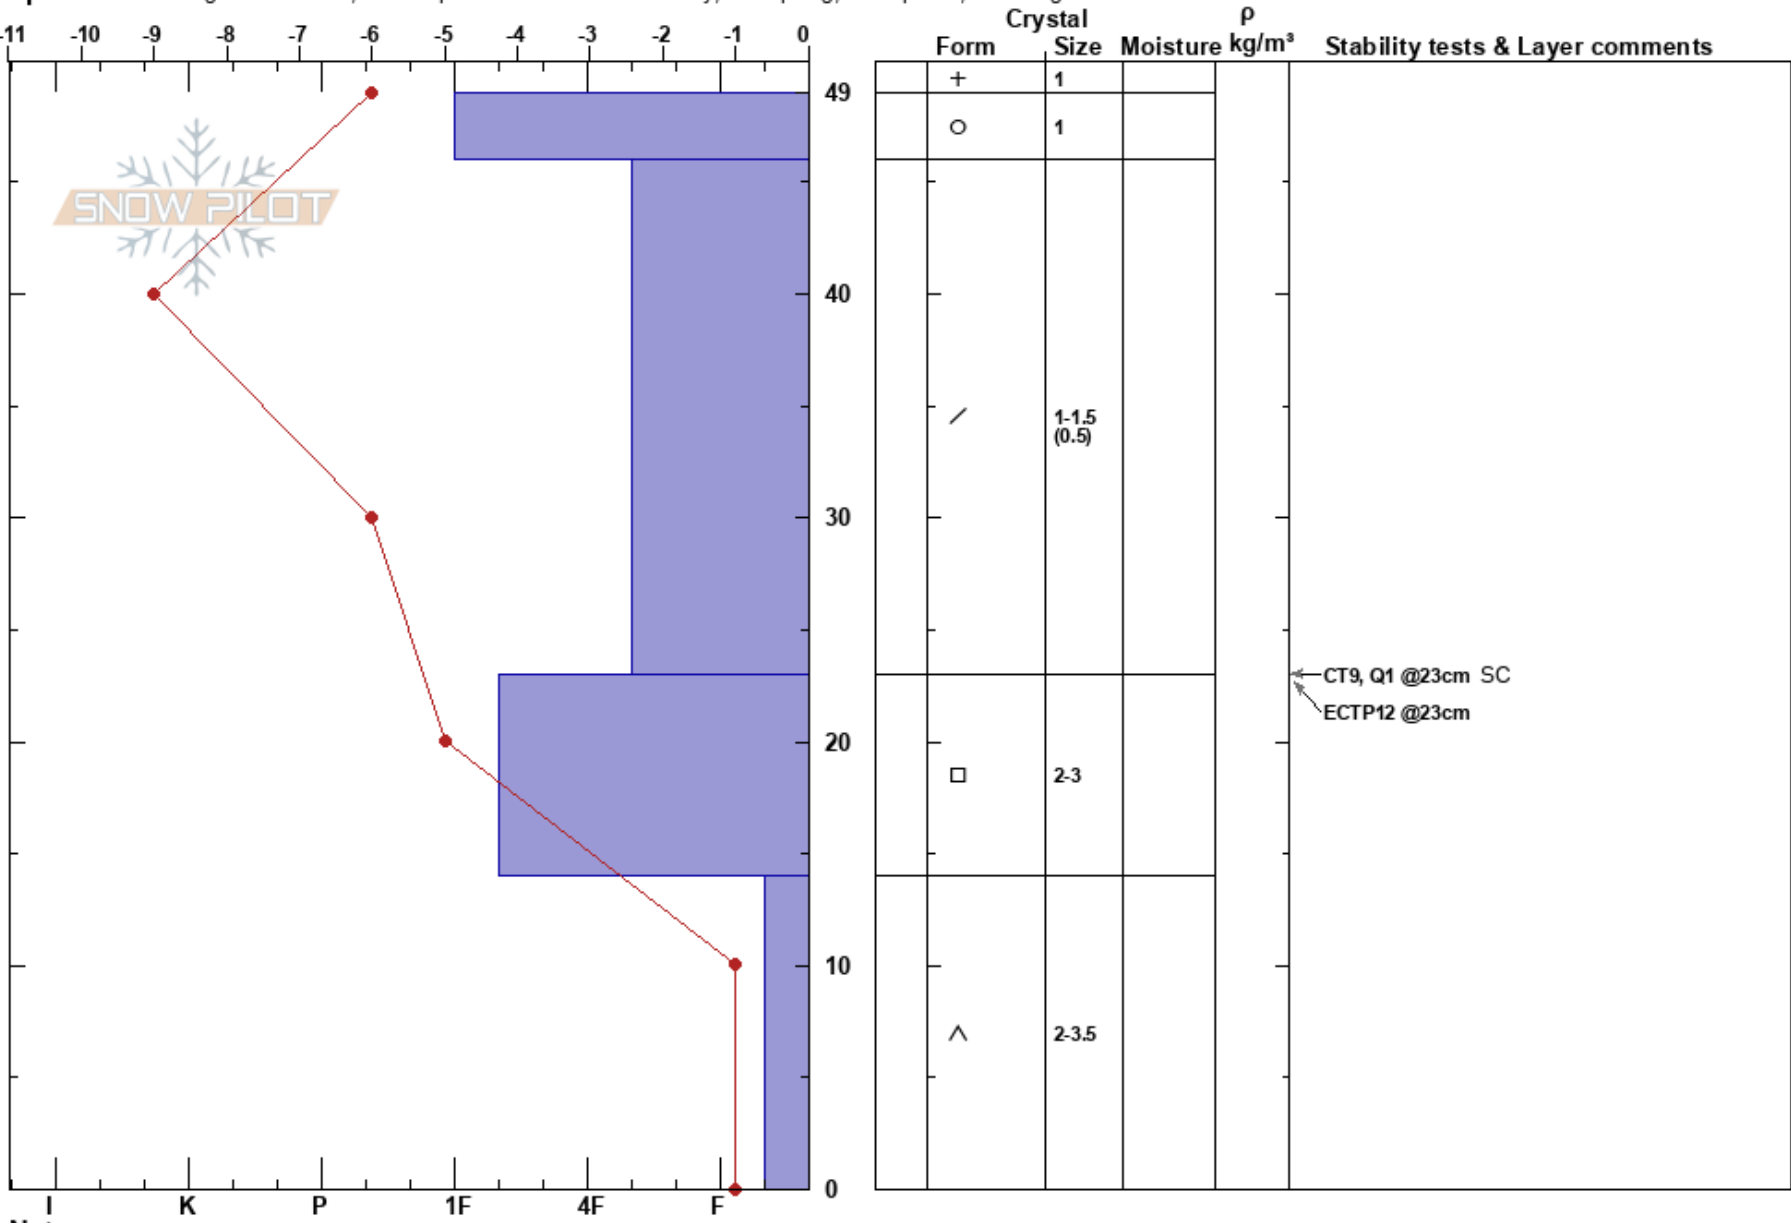

PRO1 Union Meadows
 Mosquito Range
 CO
 Elevation: 11825 ft
 Aspect: 0°

Rebecca Karjian
 12/12/2023 - 2:15pm
 Co-ord: 39.46818N, -106.18647E
 Slope Angle: 15°
 Wind Loading: no

Stability:
 Air Temperature: -1°C
 Sky Cover: BKN
 Precipitation: NO
 Wind: Light Breeze

HS:49
 Layer Notes:
 23-14cm: Problematic layer

Specifics: Pit dug in a Ski Area; Pit is representative of backcountry; Collapsing, widespread; Cracking

Notes: