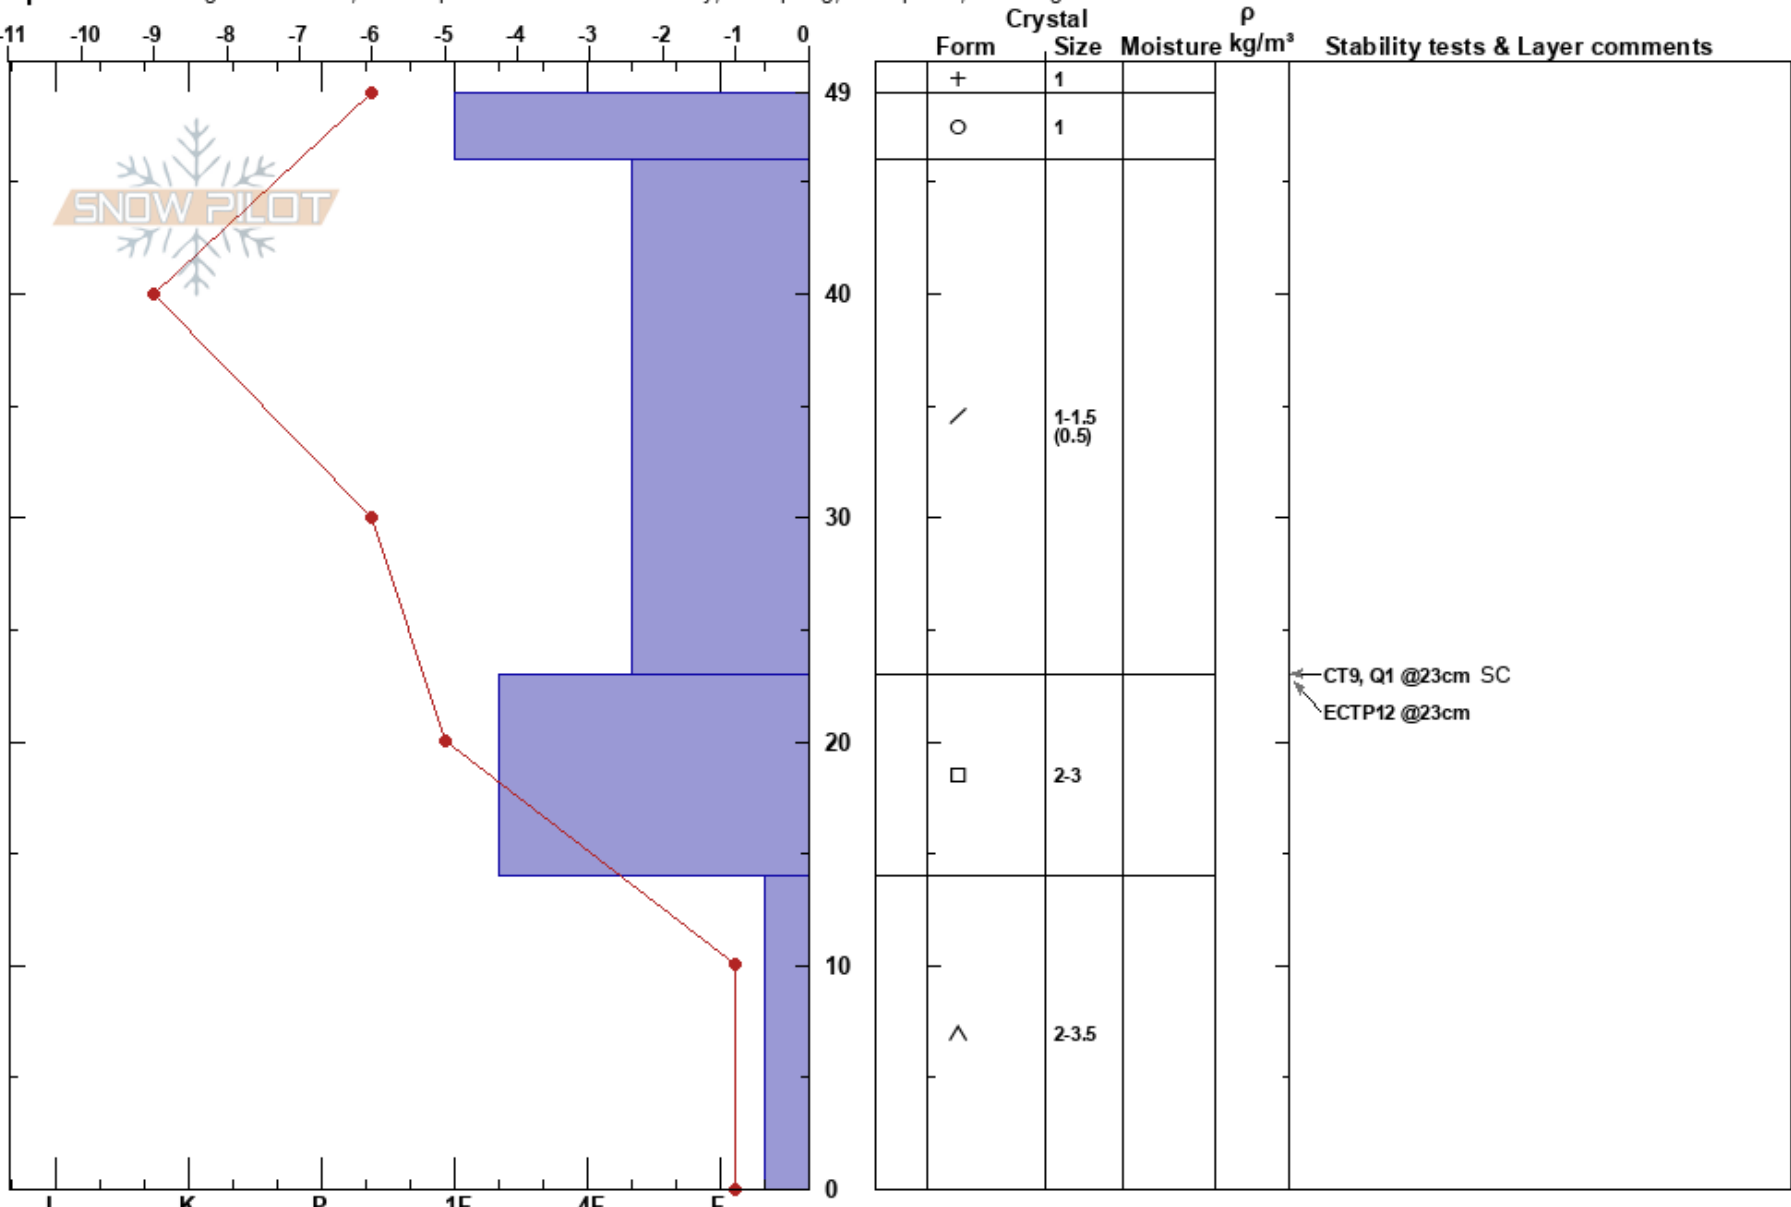

PRO1 Union Meadows
 Mosquito Range
 CO
 Elevation: 11825 ft
 Aspect: 0°

Rebecca Karjian
 12/12/2023 - 2:15pm
 Co-ord: 39.46818N, -106.18647E
 Slope Angle: 15°
 Wind Loading: no

Stability:
 Air Temperature: -1°C
 Sky Cover: BKN
 Precipitation: NO
 Wind: Light Breeze

HS:49
 23-14cm: Problematic layer

Specifics: Pit dug in a Ski Area; Pit is representative of backcountry; Collapsing, widespread; Cracking

Notes: