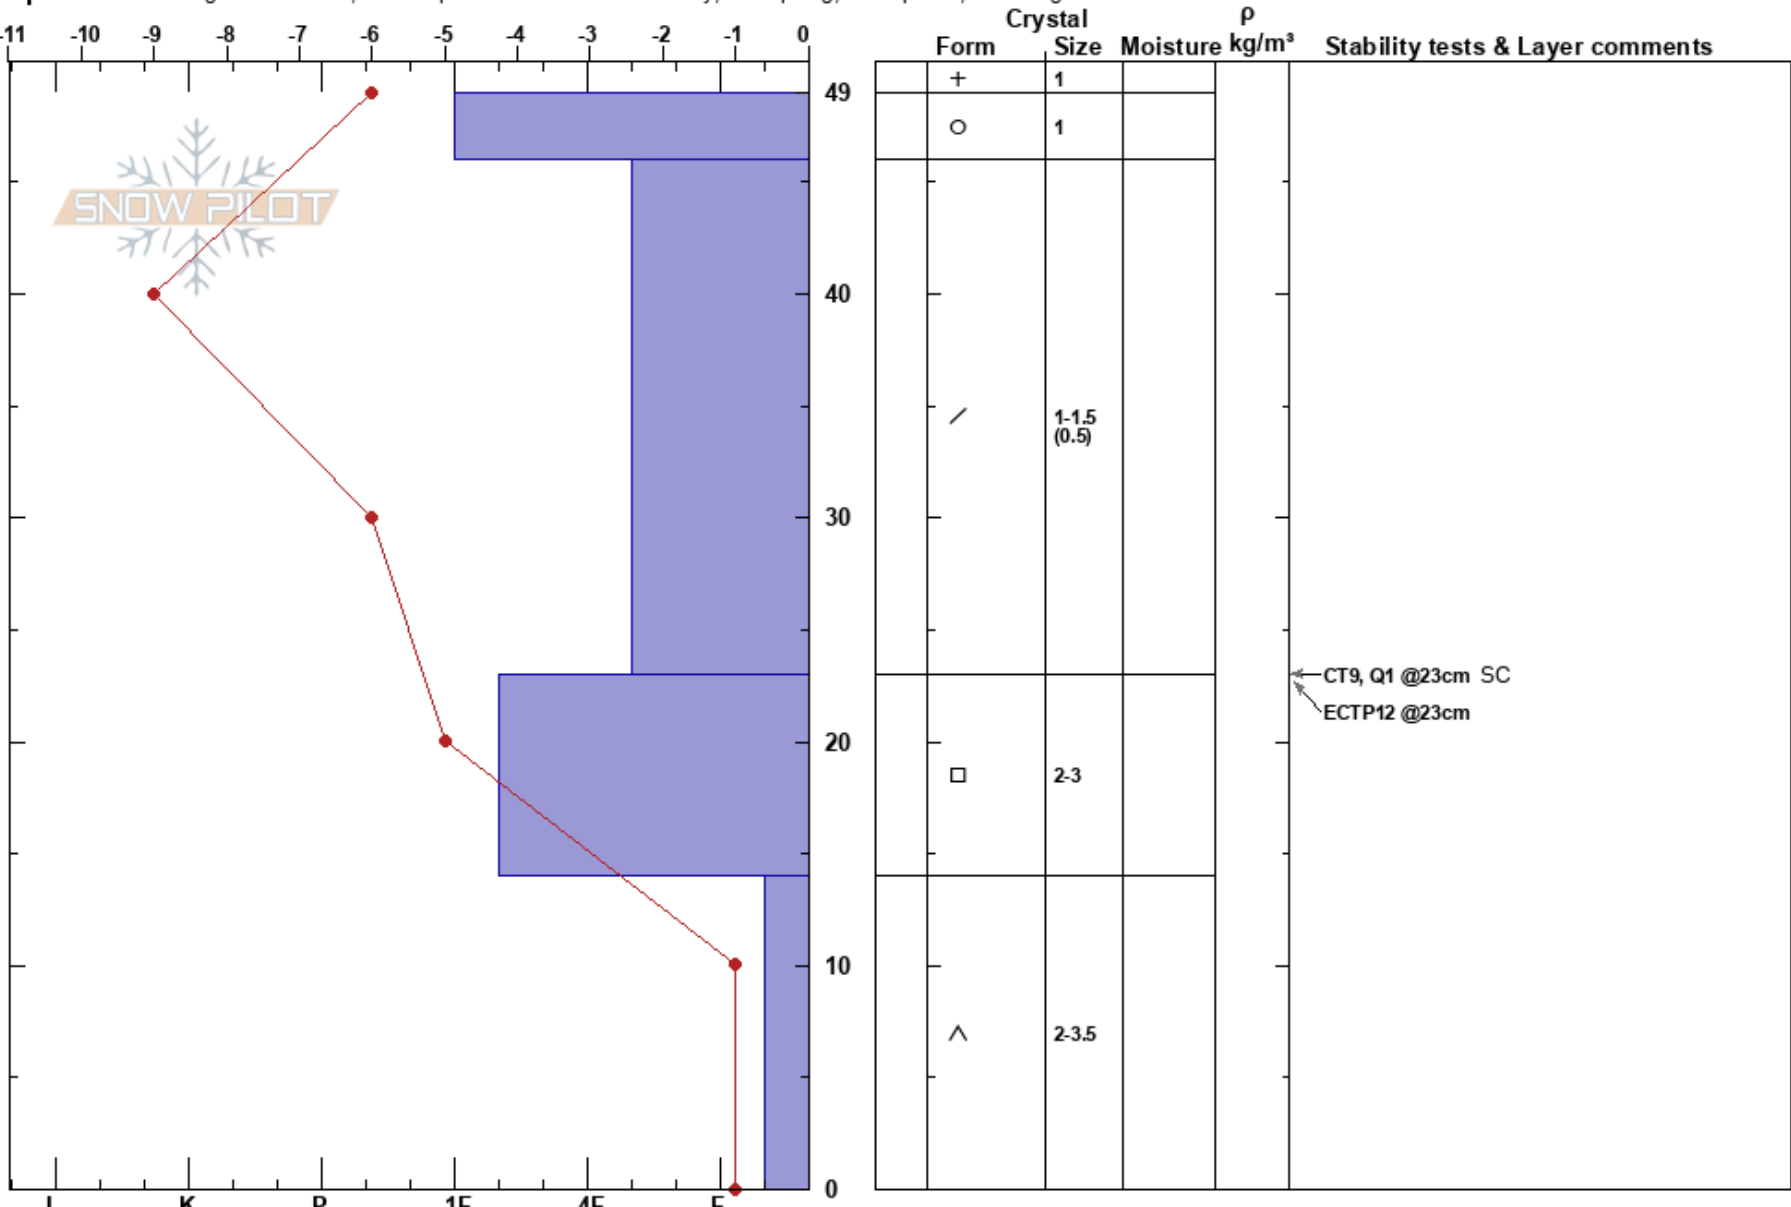

PRO1 Union Meadows  
 Mosquito Range  
 CO  
 Elevation: 11825 ft  
 Aspect: 0°

Rebecca Karjian  
 12/12/2023 - 2:15pm  
 Co-ord: 39.46818N, -106.18647E  
 Slope Angle: 15°  
 Wind Loading: no

Stability:  
 Air Temperature: -1°C  
 Sky Cover: BKN  
 Precipitation: NO  
 Wind: Light Breeze

HS:49  
 23-14cm: Problematic layer

Specifics: Pit dug in a Ski Area; Pit is representative of backcountry; Collapsing, widespread; Cracking

Notes: