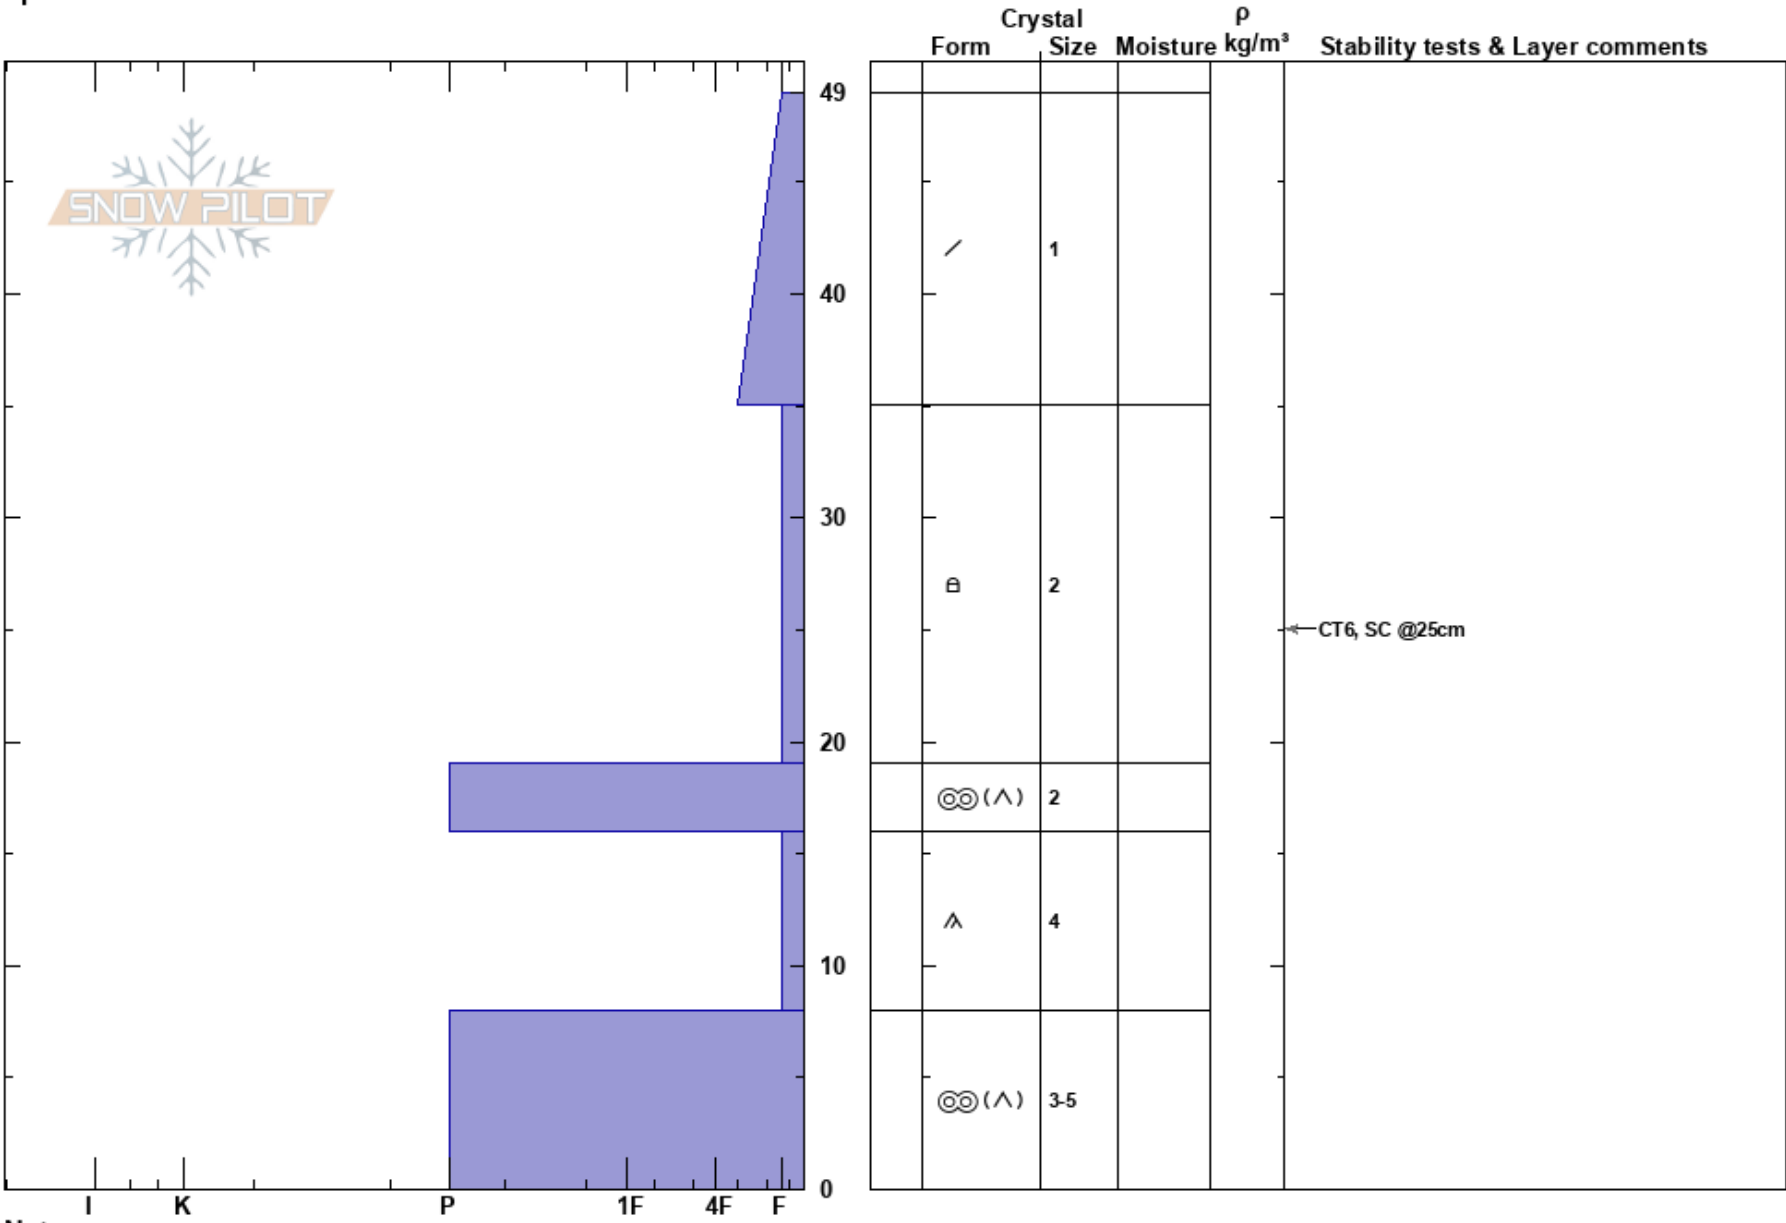

W Richmond
 Elk Mountains
 CO
Elevation: 11370 ft
Aspect: W
Specifics:

Jewel Campbell Dylan Craaybeek
 12/12/2023 - 2:00pm
Co-ord:
Slope Angle:
Wind Loading:

Stability:
Air Temperature:
Sky Cover: BKN
Precipitation: NO
Wind: Calm

HS: 49
PF: 45 35-19cm: Problematic layer
PS: 15

Layer Notes:

Notes: