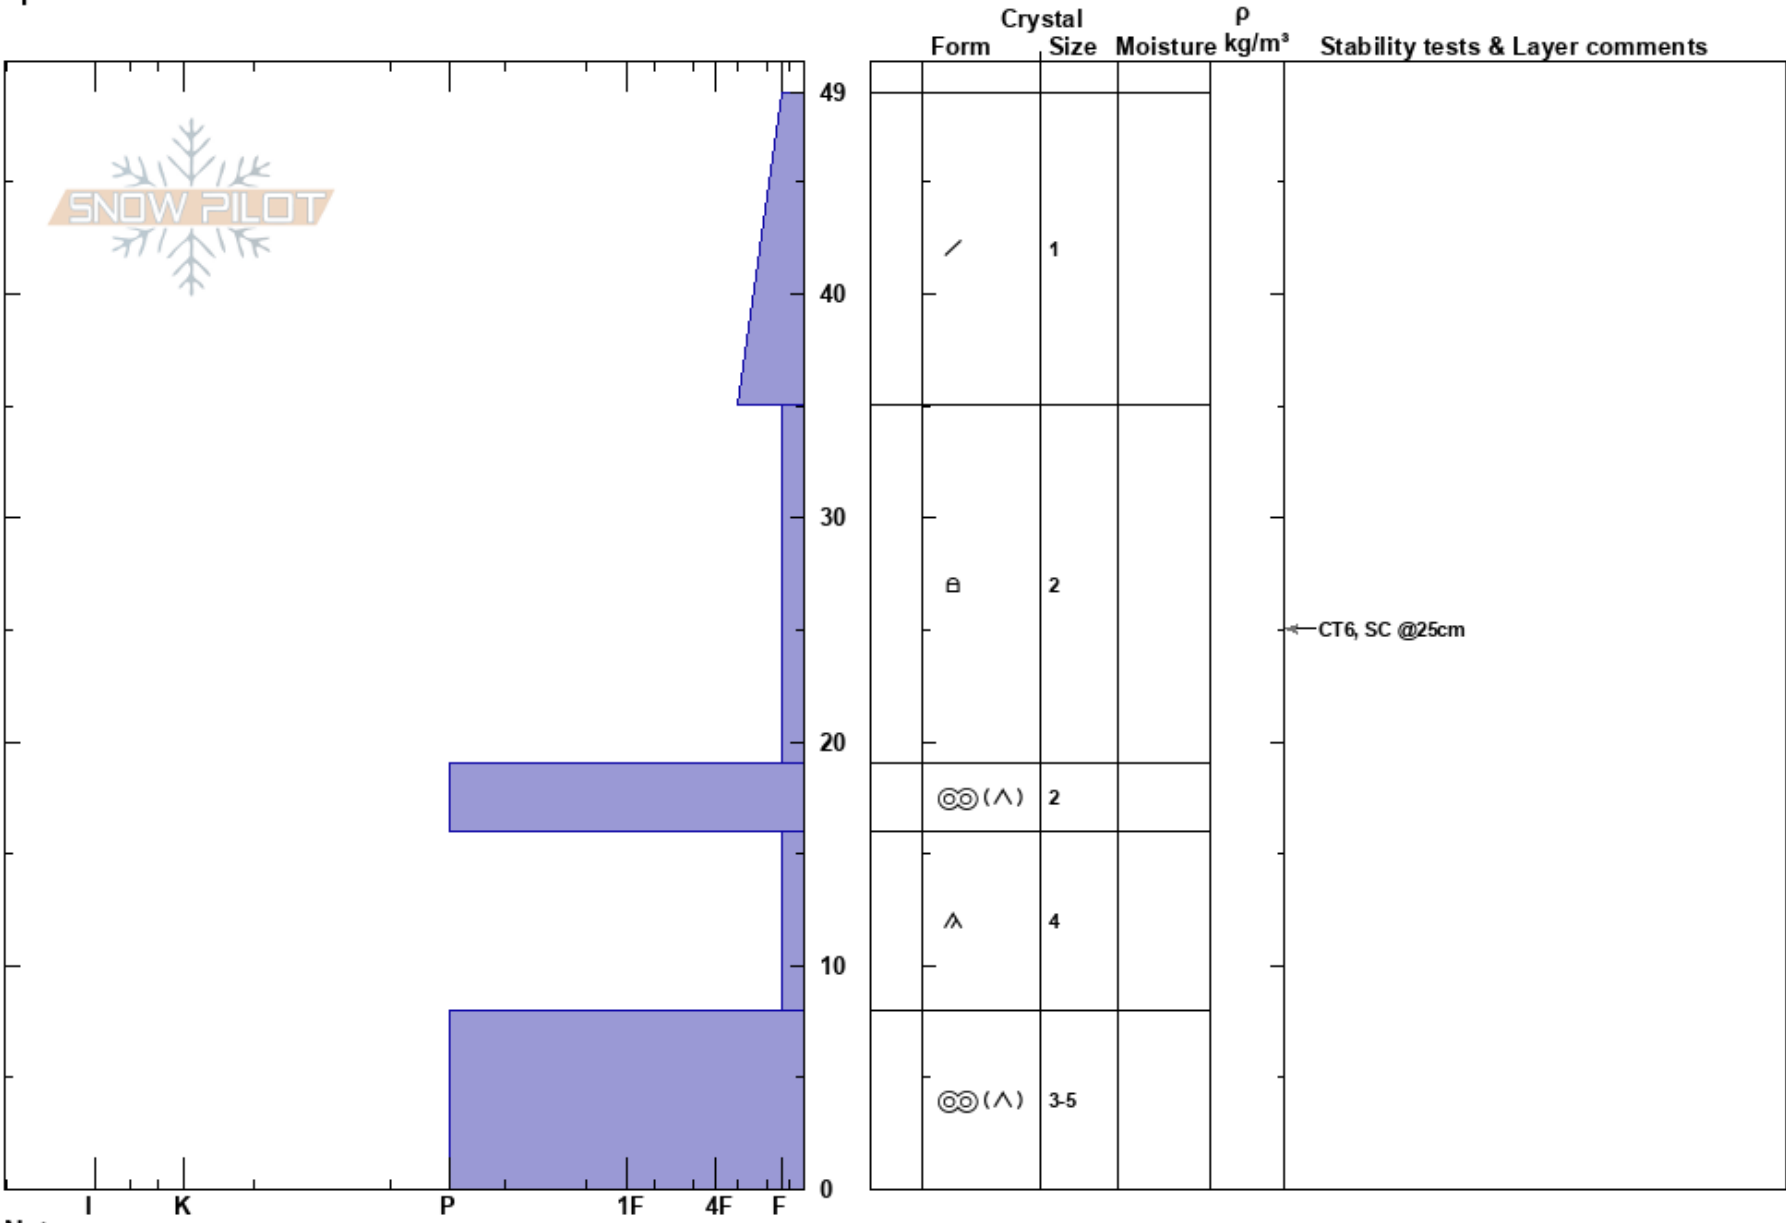

W Richmond  
 Elk Mountains  
 CO  
**Elevation:** 11370 ft  
**Aspect:** W  
**Specifics:**

Jewel Campbell Dylan Craaybeek  
 12/12/2023 - 2:00pm  
**Co-ord:**  
**Slope Angle:**  
**Wind Loading:**

**Stability:**  
**Air Temperature:**  
**Sky Cover:** BKN  
**Precipitation:** NO  
**Wind:** Calm

**HS:** 49  
**PF:** 45 35-19cm: Problematic layer  
**PS:** 15

**Layer Notes:**

Notes: