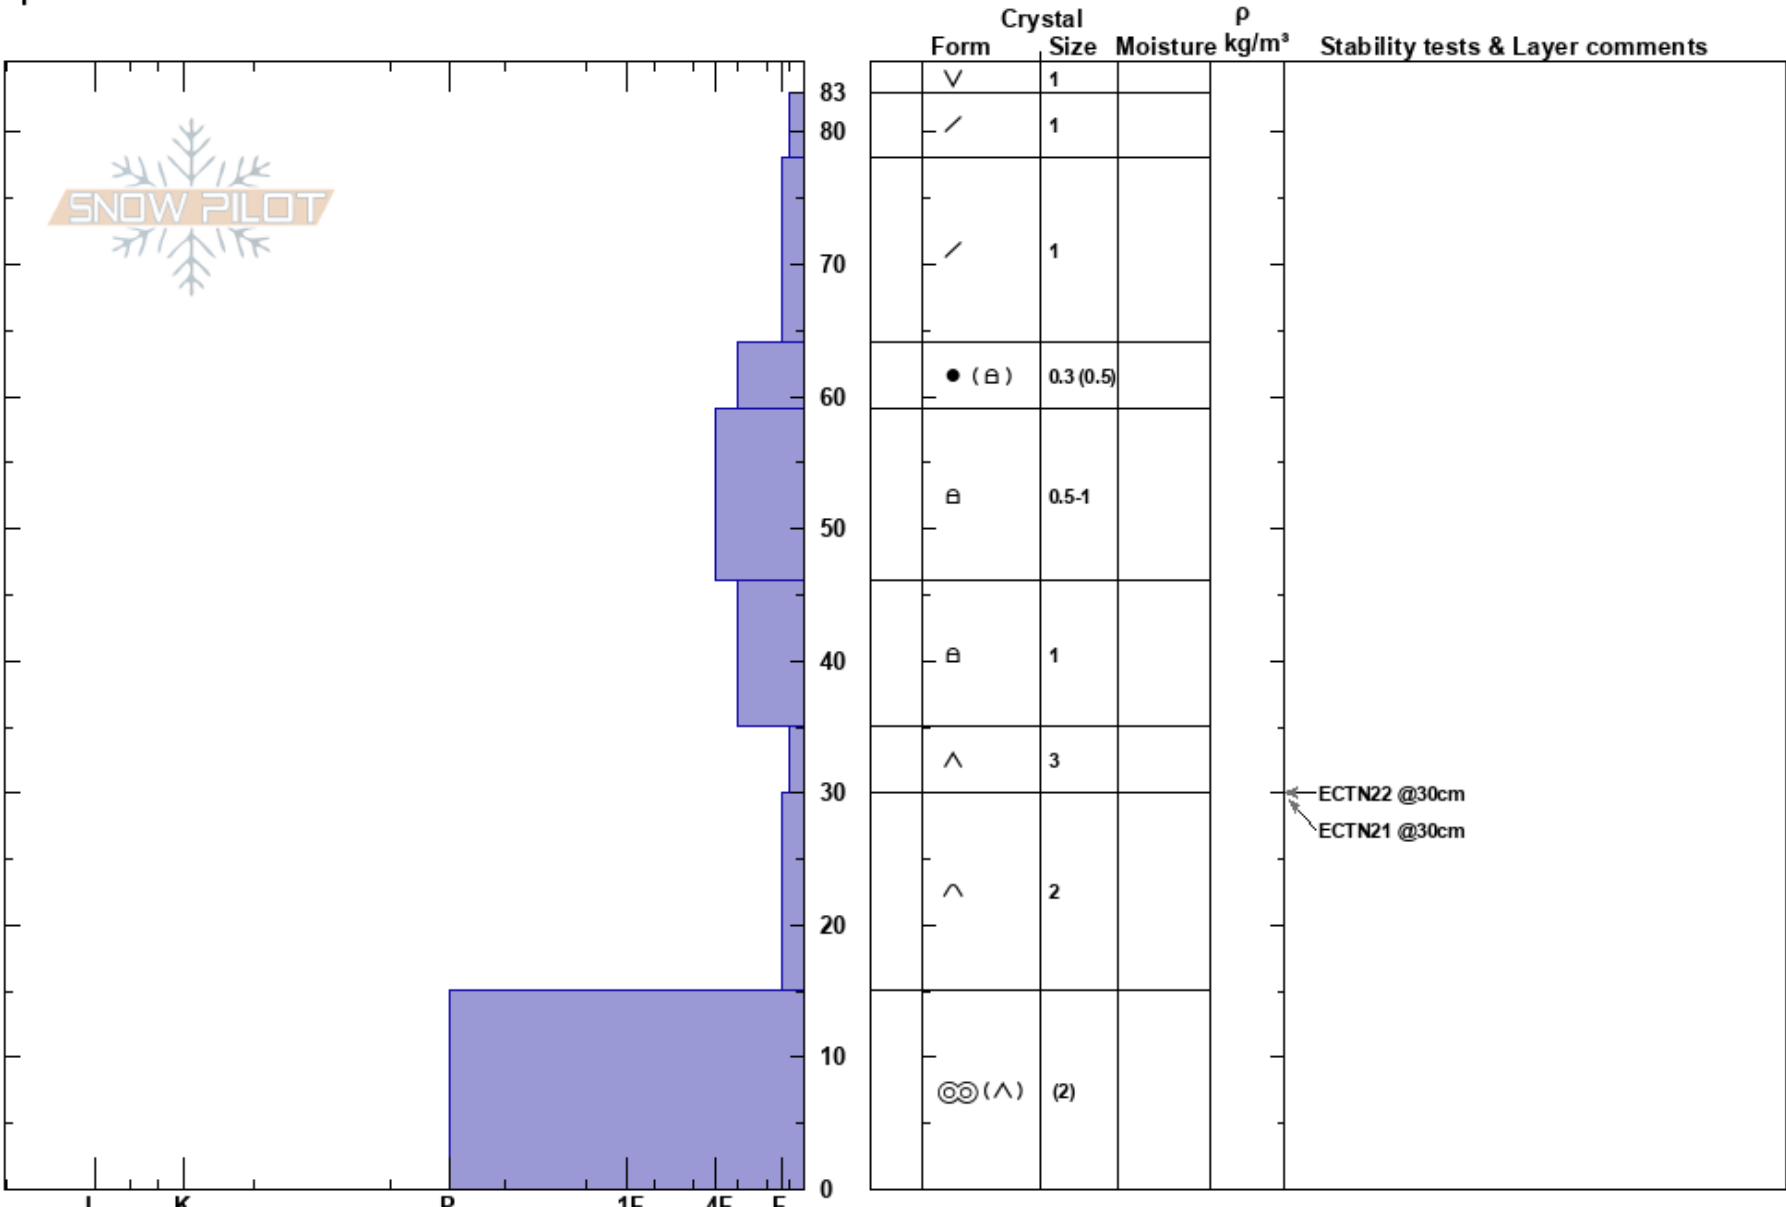

NW Richmond
 Elk Mountains
 CO
Elevation: 11360 ft
Aspect: NW
Specifics:

Jewel Campbell Dylan Craaybeek
 12/12/2023 - 1:30pm
Co-ord:
Slope Angle: 25°
Wind Loading:

Stability:
Air Temperature:
Sky Cover: BKN
Precipitation: NO
Wind: Calm

HS: 83
PF: 70 35-30cm: Problematic layer
PS: 15

Notes: