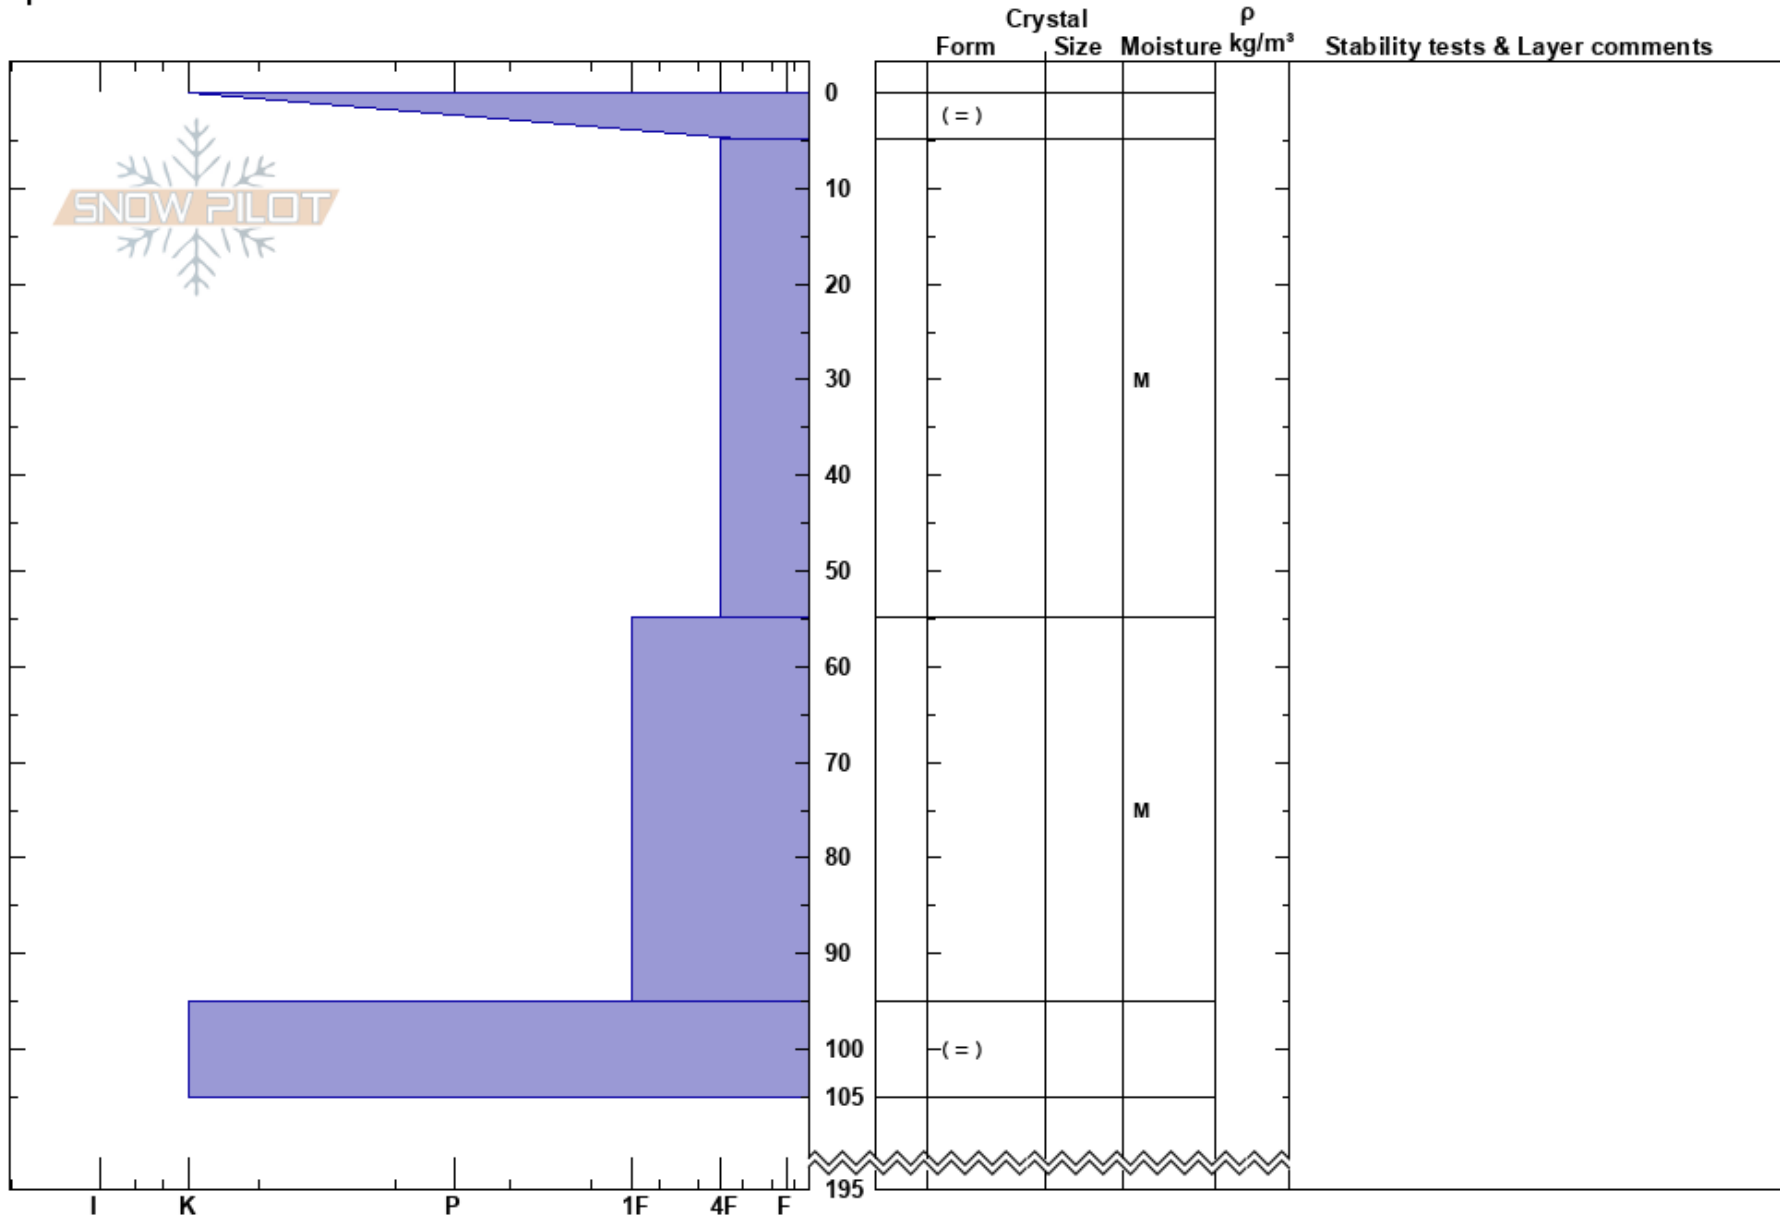

Table Mountain
North Cascades, West
WA

Robert Shughart
12/12/2023 - 1:00pm
Co-ord: 48.84820N, -121.69527W
Slope Angle: 30°
Wind Loading: previous

Stability: Very Good
Air Temperature: 40°F
Sky Cover: CLR
Precipitation: NO
Wind: S Light Breeze

HS: 195

Layer Notes:

Elevation: 5100 ft
Aspect:
Specifics:

Notes: