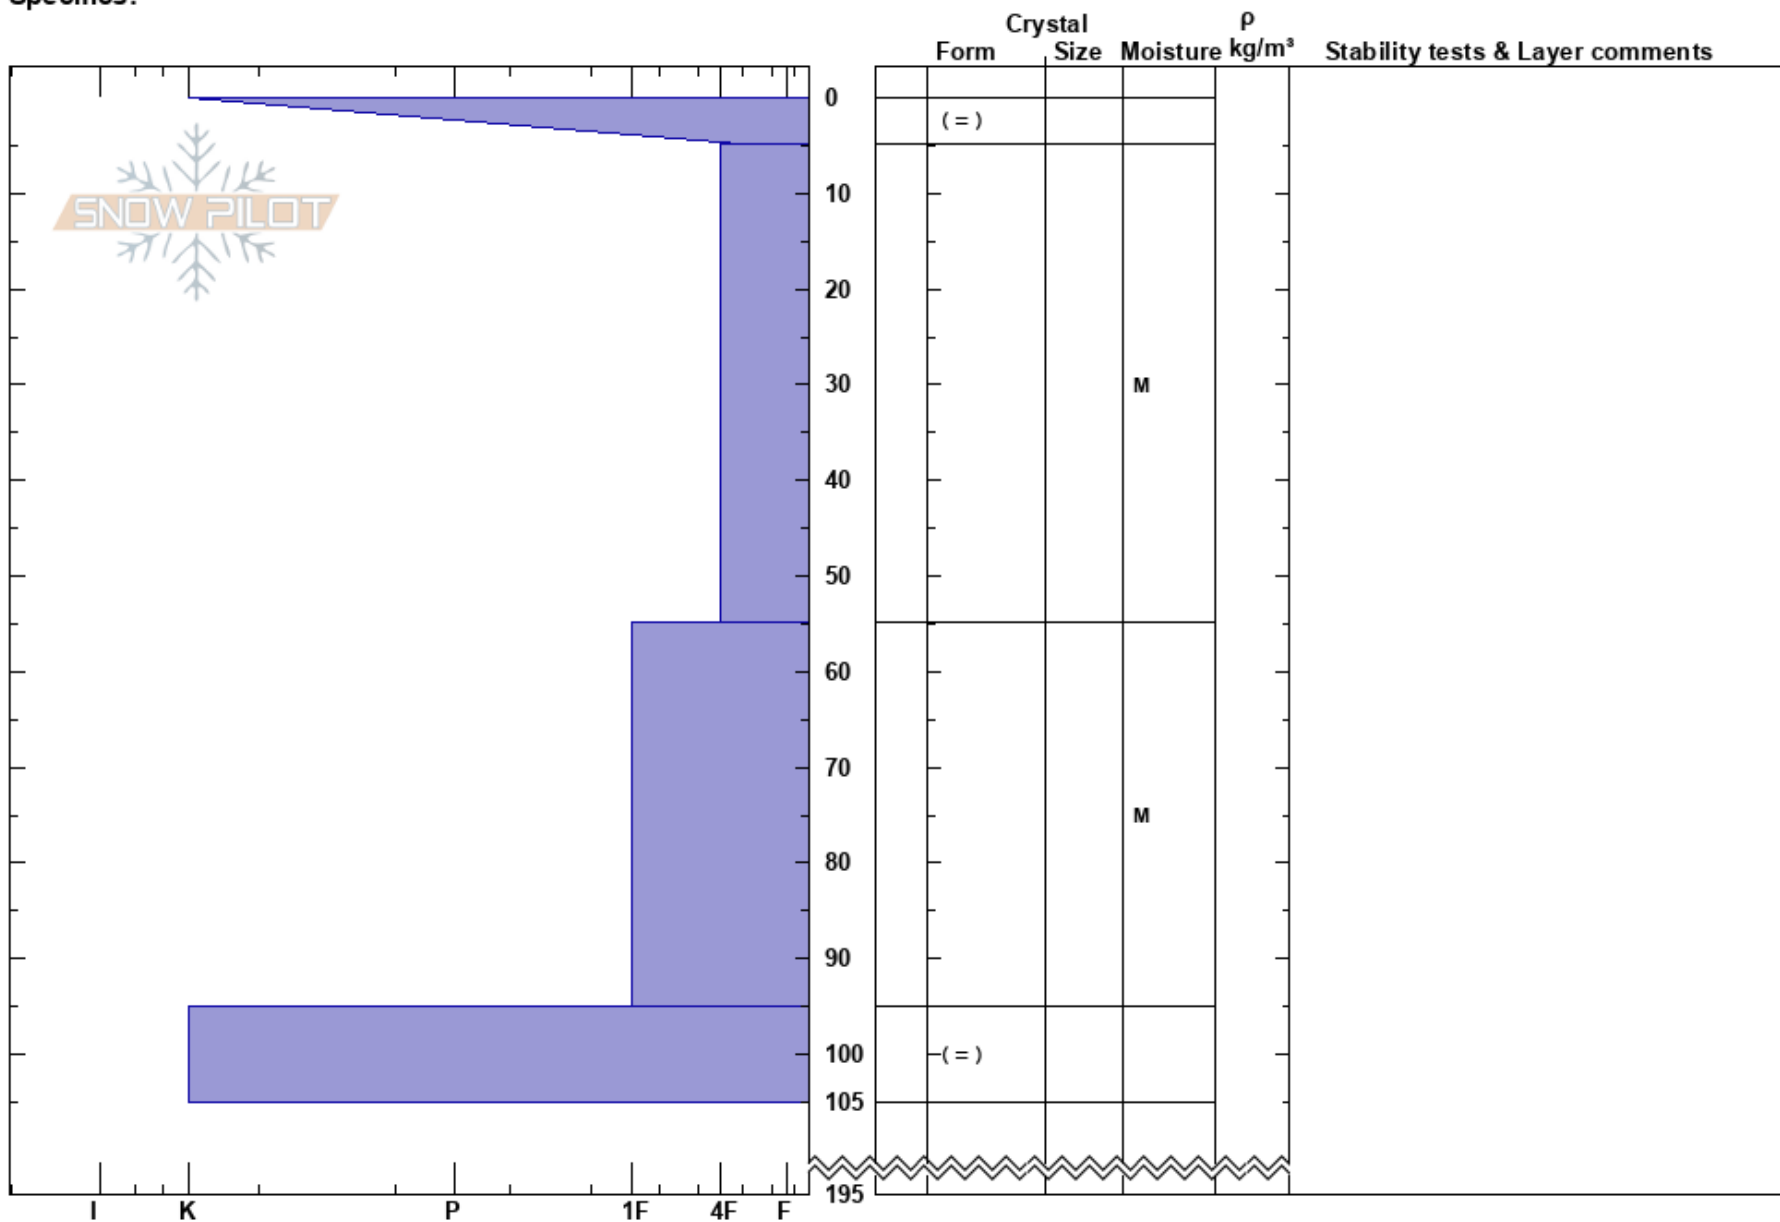

Table Mountain
North Cascades, West
WA

Robert Shughart
12/12/2023 - 1:00pm
Co-ord: 48.84820N, -121.69527W
Slope Angle: 30°
Wind Loading: previous

Stability: Very Good
Air Temperature: 40°F
Sky Cover: CLR
Precipitation: NO
Wind: S Light Breeze

Elevation: 5100 ft
Aspect:
Specifics:

Notes: