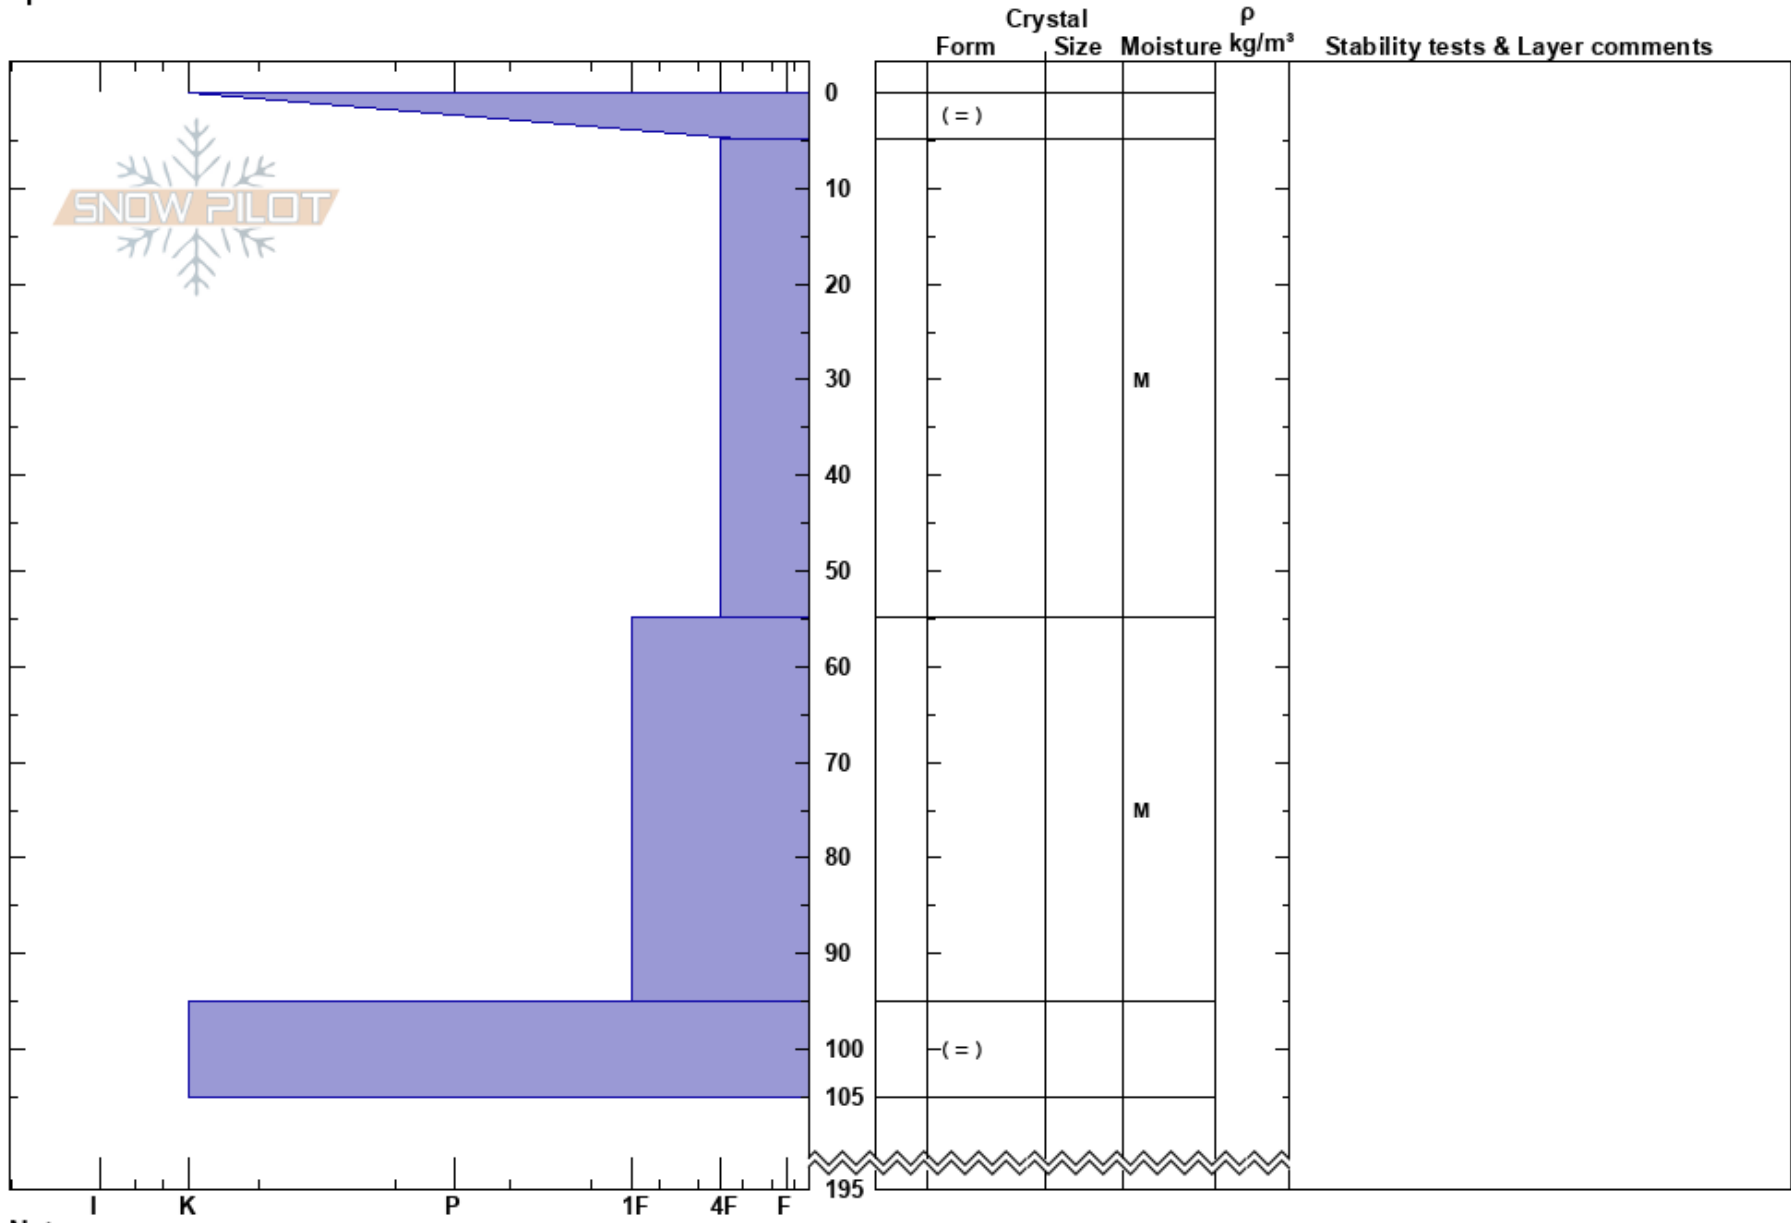

Table Mountain  
North Cascades, West  
WA

Robert Shughart  
12/12/2023 - 1:00pm  
Co-ord: 48.84820N, -121.69527W  
Slope Angle: 30°  
Wind Loading: previous

Stability: Very Good  
Air Temperature: 40°F  
Sky Cover: CLR  
Precipitation: NO  
Wind: S Light Breeze

HS: 195

Layer Notes:

Elevation: 5100 ft  
Aspect:  
Specifics:

Notes: