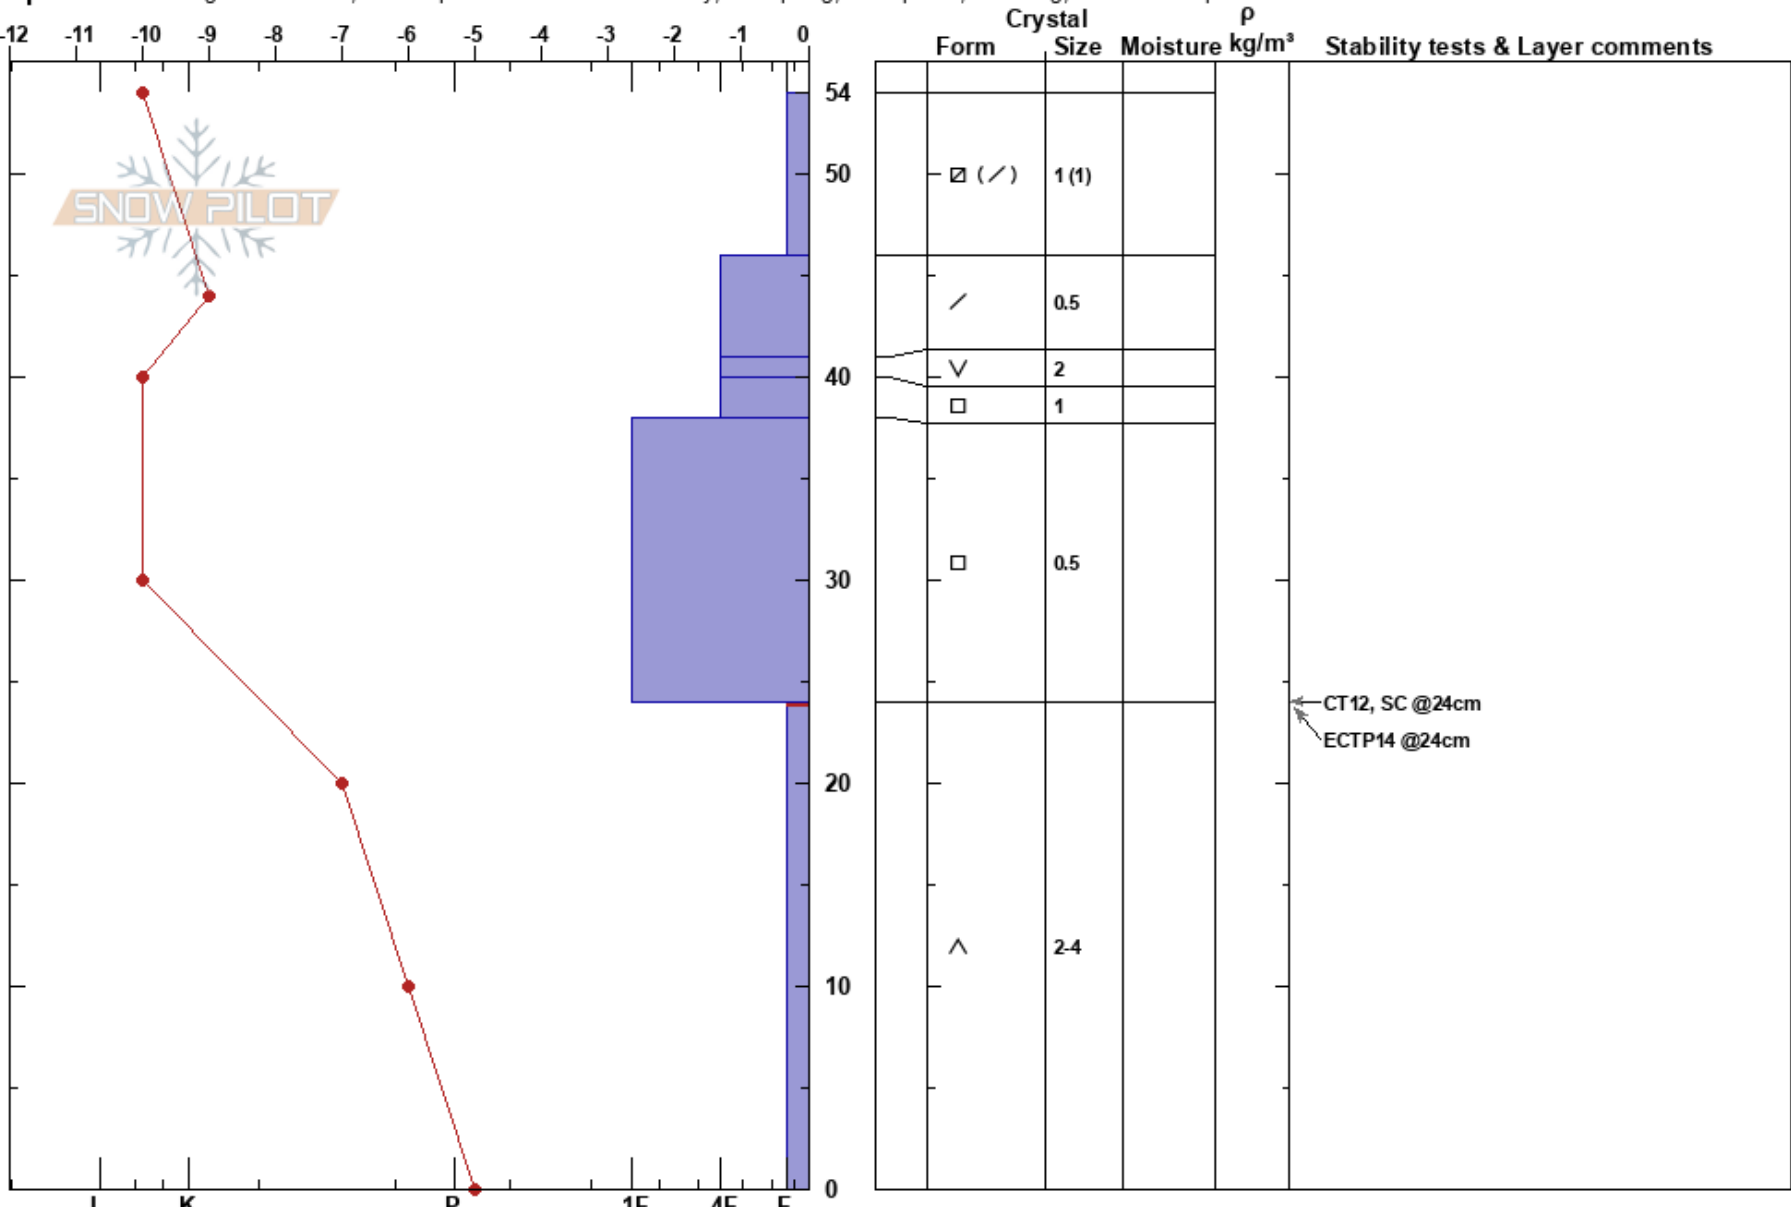

Union Meadows
 Vail/Summit County
 CO
Elevation: 11825 ft
Aspect: 0°

Justin Krul
 12/12/2023 - 2:15pm
Co-ord:
Slope Angle: 14°
Wind Loading: no

Stability: Fair
Air Temperature: -5°C
Sky Cover: SCT
Precipitation: NO
Wind: W Light Breeze

HS: 54
PF: 38
PS: 13
 24-0cm: Problematic layer

Specifics: Pit dug in a Ski Area; Pit is representative of backcountry; Collapsing, widespread; Cracking; We skied slope

Notes: Copper Mountain Ski area Union Meadow at treeline/Yellow Line.