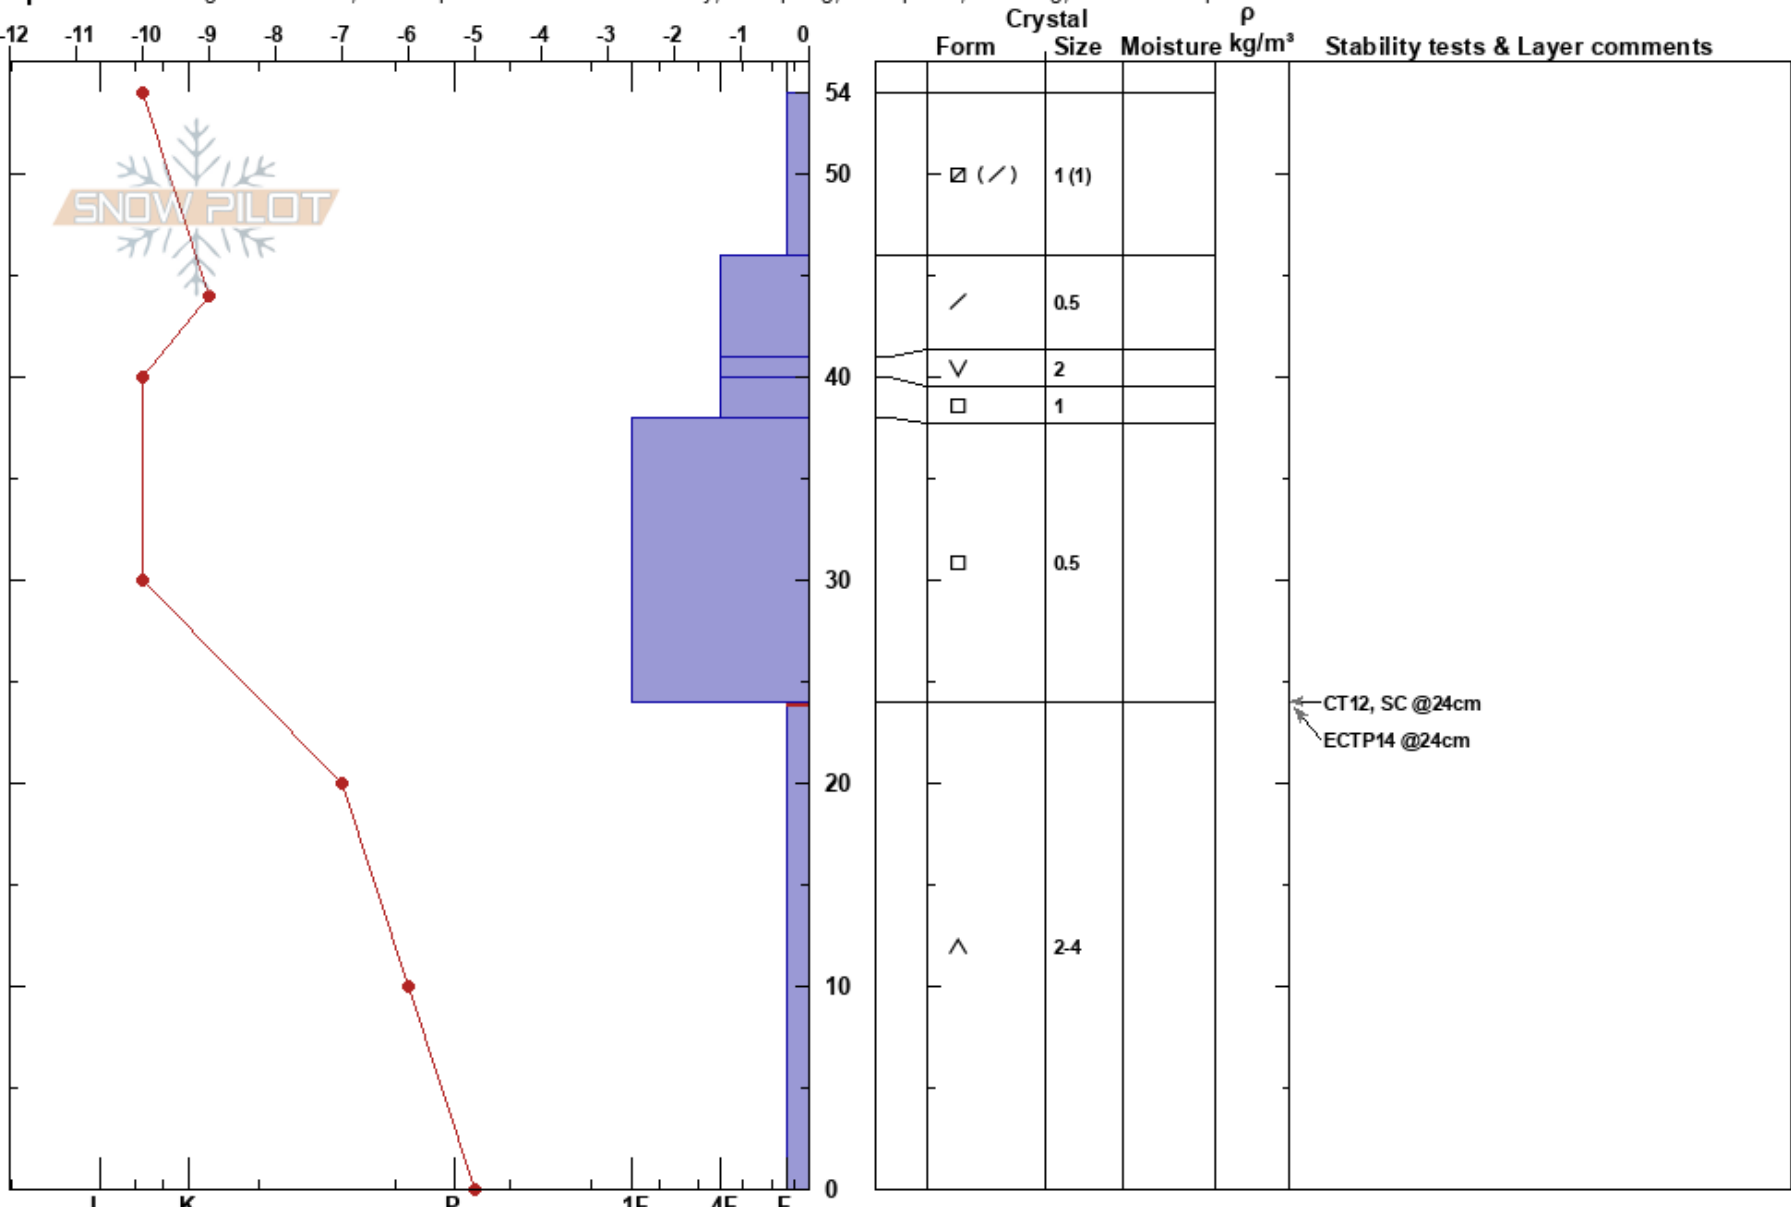

Union Meadows  
 Vail/Summit County  
 CO  
**Elevation:** 11825 ft  
**Aspect:** 0°

Justin Krul  
 12/12/2023 - 2:15pm  
**Co-ord:**  
**Slope Angle:** 14°  
**Wind Loading:** no

**Stability:** Fair  
**Air Temperature:** -5°C  
**Sky Cover:** SCT  
**Precipitation:** NO  
**Wind:** W Light Breeze  
**HS:** 54  
**PF:** 38  
**PS:** 13  
 24-0cm: Problematic layer

**Specifics:** Pit dug in a Ski Area; Pit is representative of backcountry; Collapsing, widespread; Cracking; We skied slope

**Notes:** Copper Mountain Ski area Union Meadow at treeline/Yellow Line.