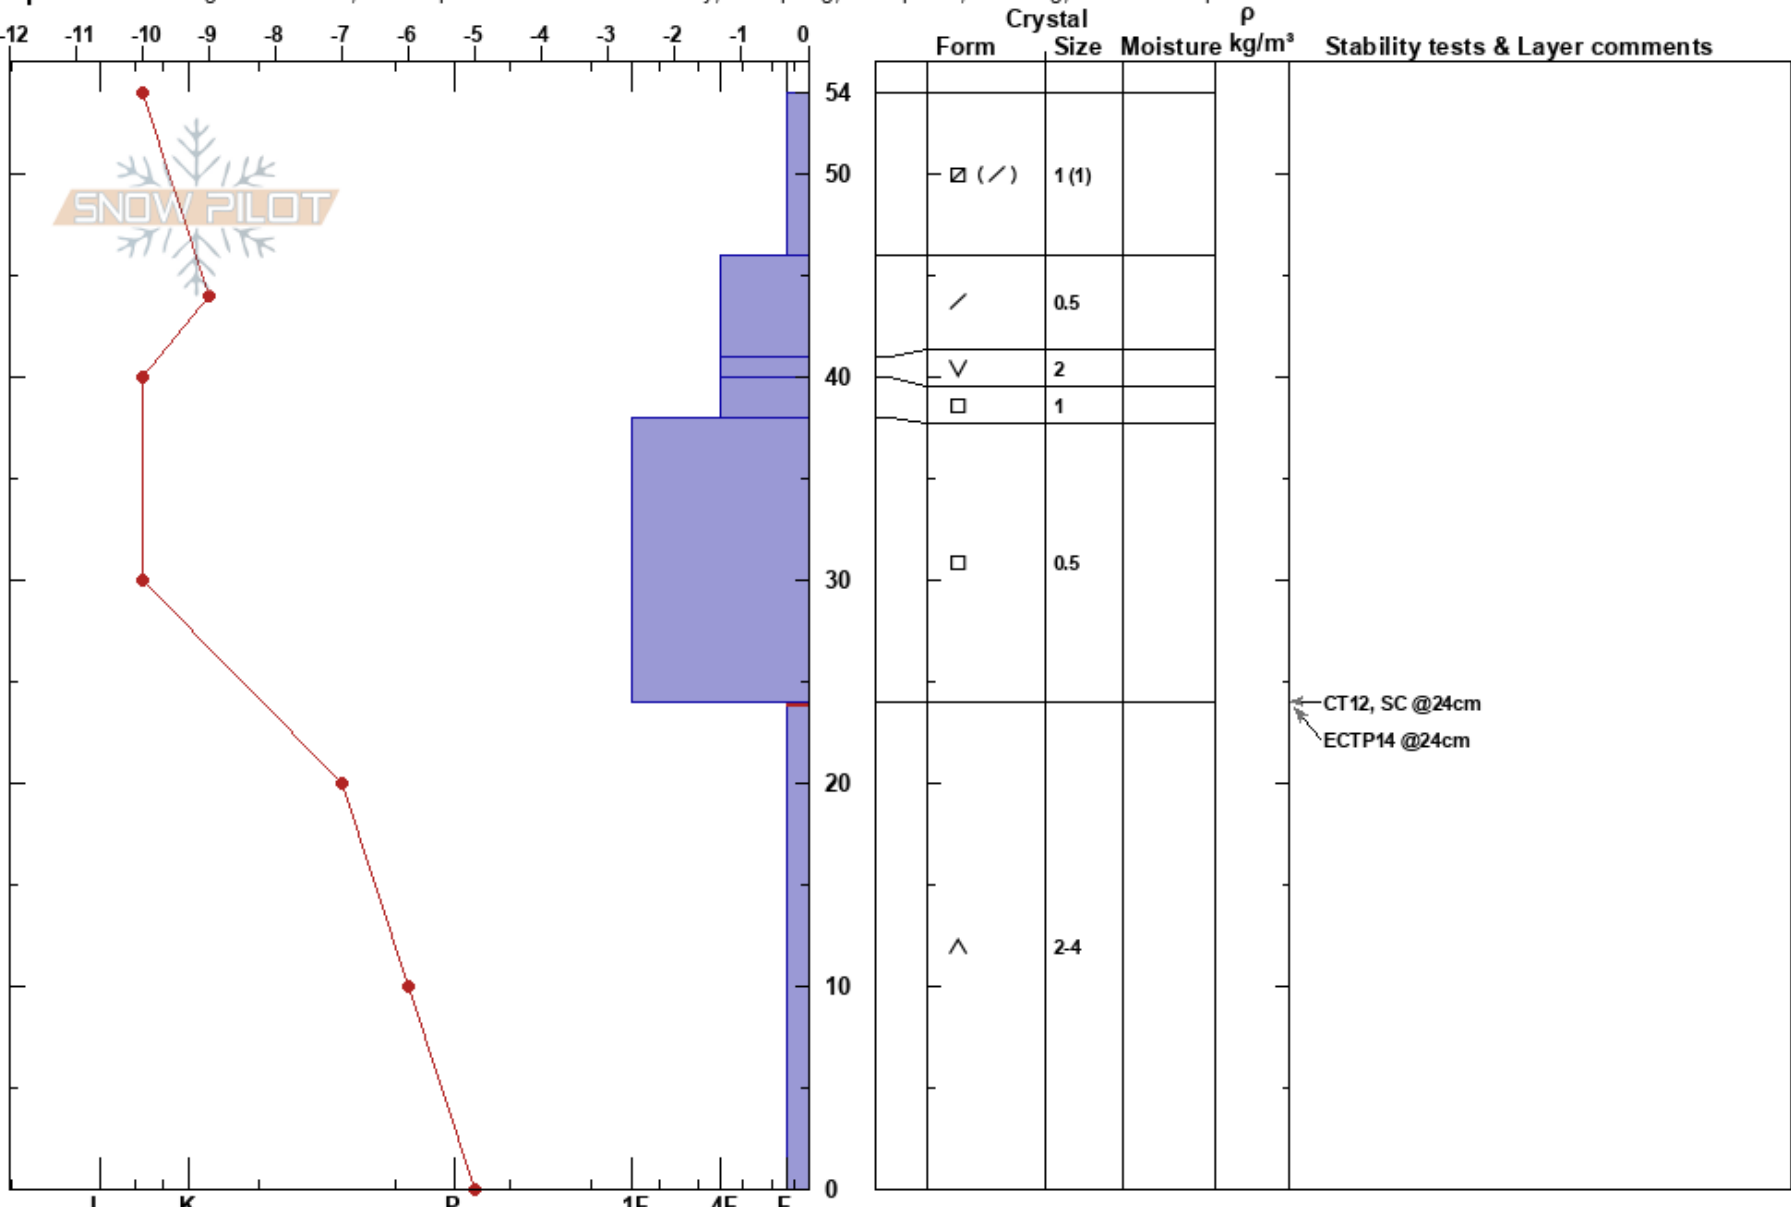

Union Meadows
 Vail/Summit County
 CO
Elevation: 11825 ft
Aspect: 0°

Justin Krul
 12/12/2023 - 2:15pm
Co-ord:
Slope Angle: 14°
Wind Loading: no

Stability: Fair
Air Temperature: -5°C
Sky Cover: SCT
Precipitation: NO
Wind: W Light Breeze
HS: 54
PF: 38
PS: 13
 24-0cm: Problematic layer

Specifics: Pit dug in a Ski Area; Pit is representative of backcountry; Collapsing, widespread; Cracking; We skied slope

Notes: Copper Mountain Ski area Union Meadow at treeline/Yellow Line.