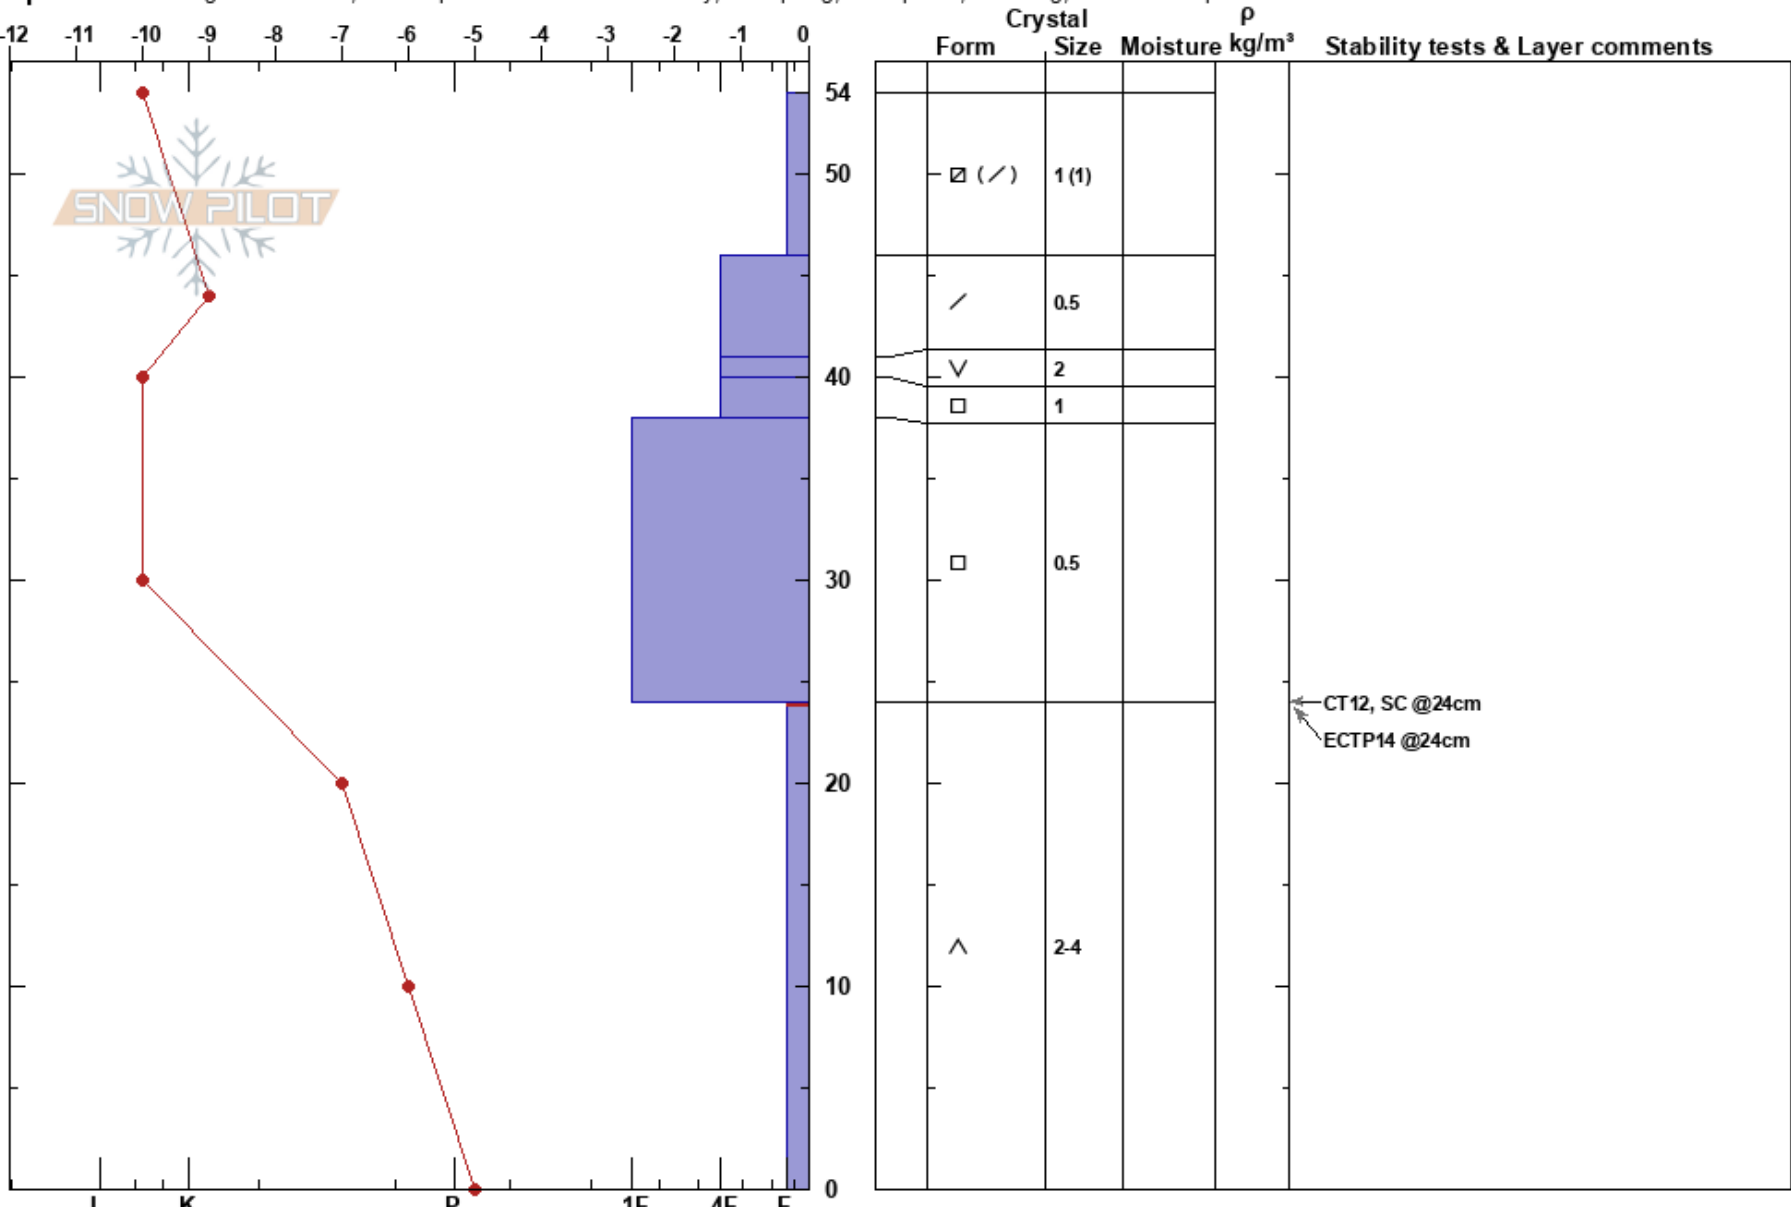

Union Meadows  
 Vail/Summit County  
 CO  
**Elevation:** 11825 ft  
**Aspect:** 0°

Justin Krul  
 12/12/2023 - 2:15pm  
**Co-ord:**  
**Slope Angle:** 14°  
**Wind Loading:** no

**Stability:** Fair  
**Air Temperature:** -5°C  
**Sky Cover:** SCT  
**Precipitation:** NO  
**Wind:** W Light Breeze

**HS:** 54  
**PF:** 38  
**PS:** 13  
 24-0cm: Problematic layer

**Specifics:** Pit dug in a Ski Area; Pit is representative of backcountry; Collapsing, widespread; Cracking; We skied slope

**Notes:** Copper Mountain Ski area Union Meadow at treeline/Yellow Line.