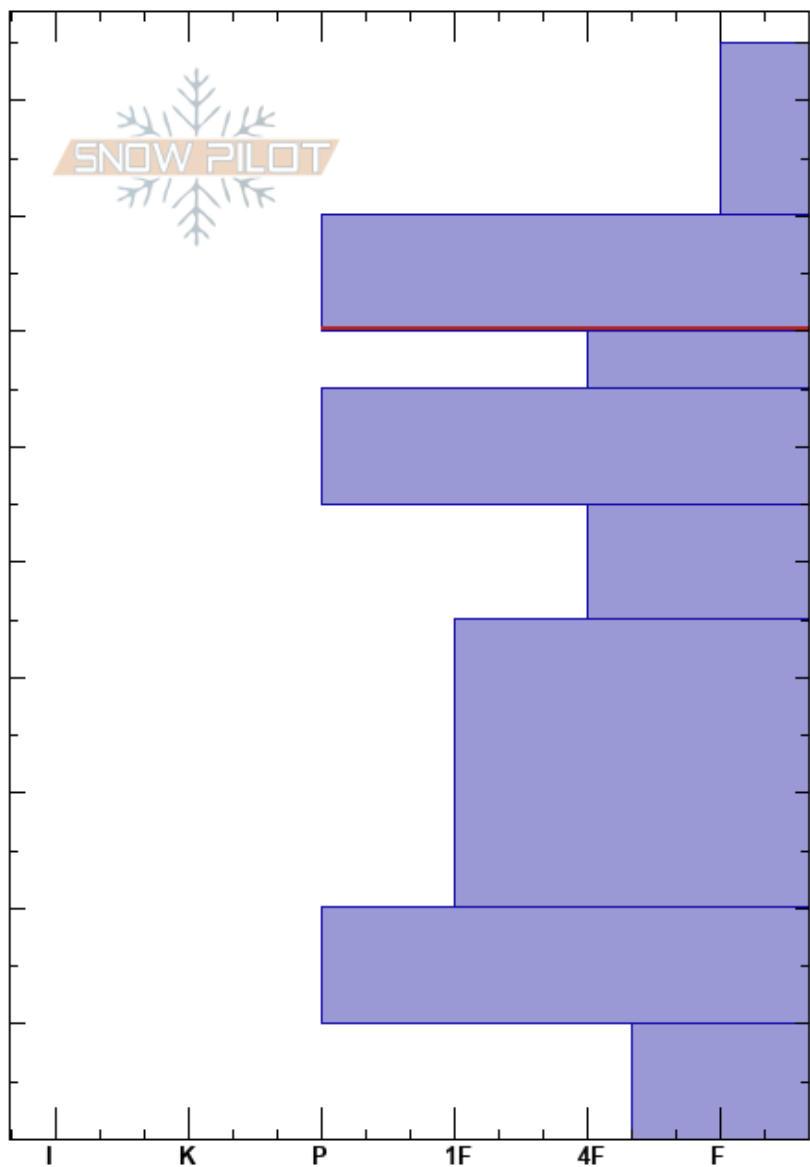

Marmot South
 Hatcher Pass
 AK
 Elevation: 3670 ft
 Aspect: S
 Specifics: We skied slope

Ryan Lewthwaite
 12/12/2023 - 12:00pm
 Co-ord: 61.77310N, -149.25519W
 Slope Angle: 25°
 Wind Loading: previous

Stability: Fair
 Air Temperature: 19°F
 Sky Cover: OVC
 Precipitation: S1
 Wind: SE Light Breeze

HS: 95
 PF: 12
 PS: 7
 80-70cm: Problematic layer

Depth (cm)	Crystal		Moisture	ρ kg/m ³	Stability tests & Layer comments
	Form	Size			
95	+	0.5			
80-95	+	0.5-1	D		
70-80	•		D		
68	⊖		D		← CT24, PC @68cm
60-70	•				
50-60	⊖		D-M		
30-50	⊖		D-M		
20-30	⊖				
10-20	⊖				
0-10	⊖		M		↙ ECTX

Notes: HN24 5-6 inches