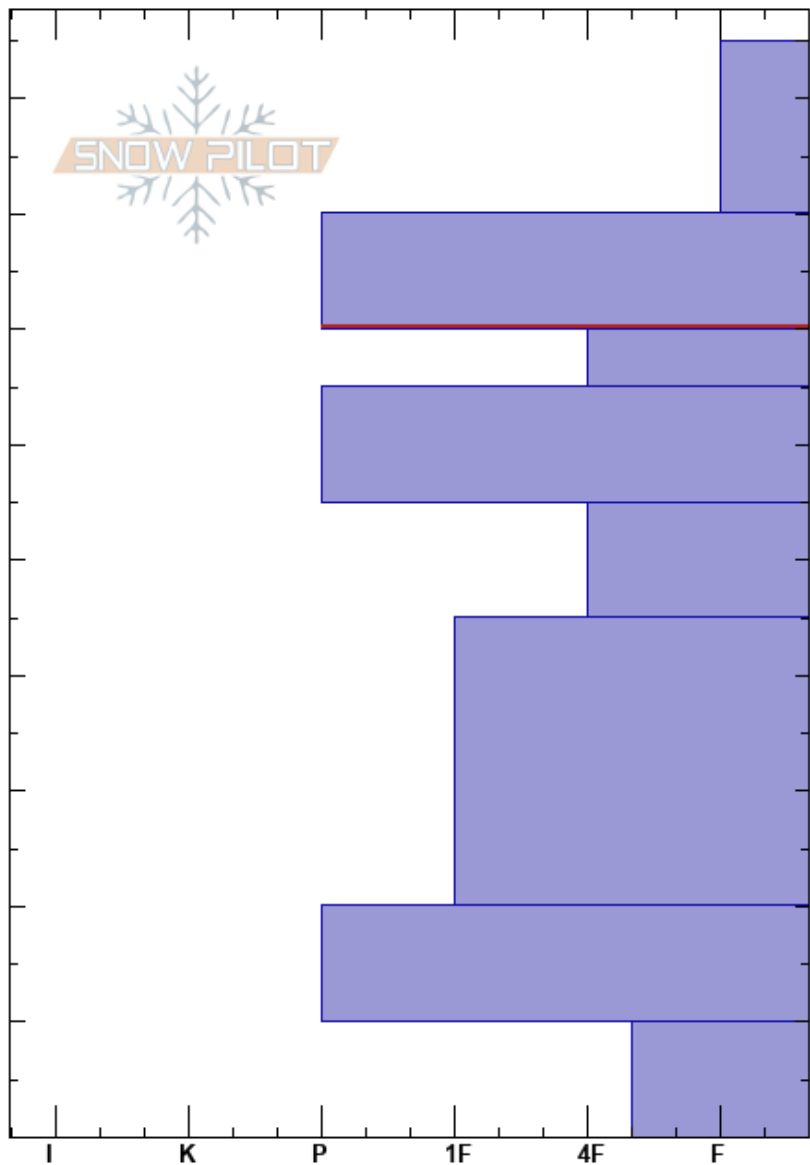

Marmot South
 Hatcher Pass
 AK
Elevation: 3670 ft
Aspect: S
Specifics: We skied slope

Ryan Lewthwaite
 12/12/2023 - 12:00pm
Co-ord: 61.77310N, -149.25519W
Slope Angle: 25°
Wind Loading: previous

Stability: Fair
Air Temperature: 19°F
Sky Cover: OVC
Precipitation: S1
Wind: SE Light Breeze

HS: 95
PF: 12
PS: 7
 80-70cm: Problematic layer

Depth (cm)	Crystal		Moisture	ρ kg/m ³	Stability tests & Layer comments
	Form	Size			
95	+	0.5			
80-95	+	0.5-1	D		
70-80	•		D		
68	⊖		D		← CT24, PC @68cm
60-70	•				
50-60	⊖		D-M		
30-50	⊖		D-M		
20-30	⊖				
10-20	⊖		M		
0-10	⊖				← ECTX

Notes: HN24 5-6 inches