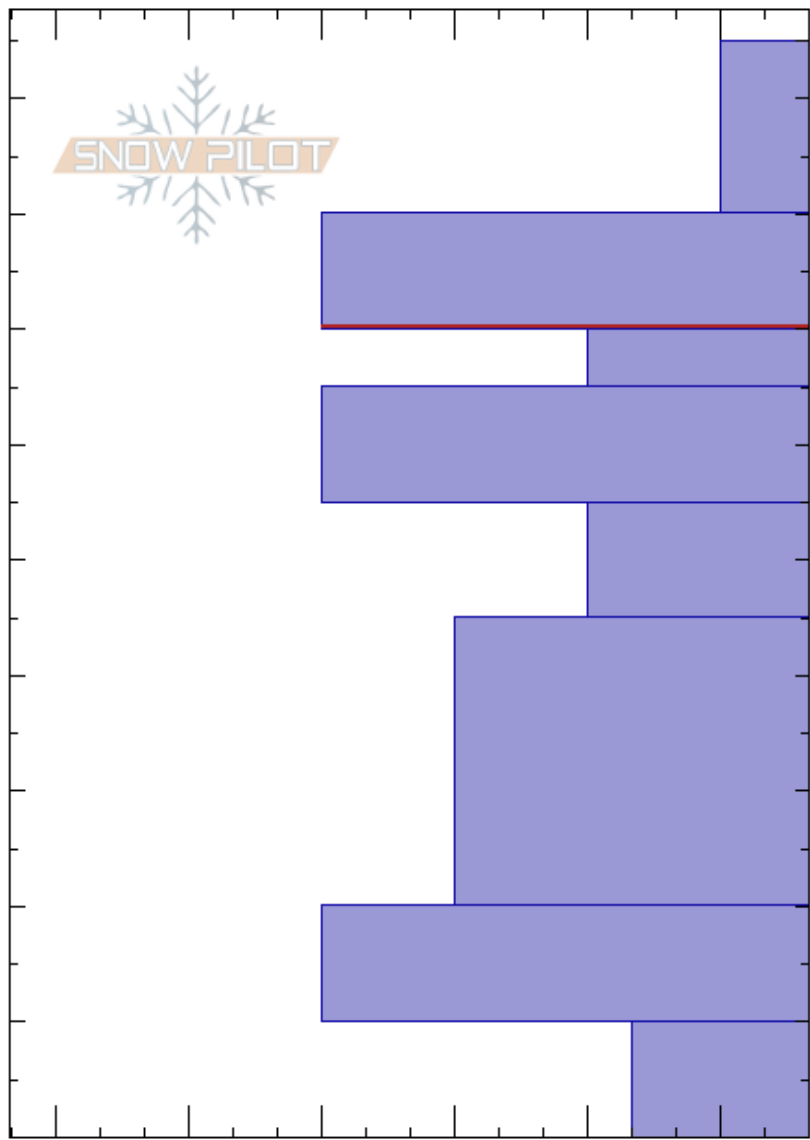

Marmot South
 Hatcher Pass
 AK
 Elevation: 3670 ft
 Aspect: S
 Specifics: We skied slope

Ryan Lewthwaite
 12/12/2023 - 12:00pm
 Co-ord: 61.77310N, -149.25519W
 Slope Angle: 25°
 Wind Loading: previous

Stability: Fair
 Air Temperature: 19°F
 Sky Cover: OVC
 Precipitation: S1
 Wind: SE Light Breeze

HS: 95
 PF: 12
 PS: 7
 80-70cm: Problematic layer

Depth (cm)	Crystal		Moisture	ρ kg/m ³	Stability tests & Layer comments
	Form	Size			
95	+	0.5			
80-95	+	0.5-1	D		
70-80	•		D		
60-70	⊖		D		← CT24, PC @68cm
50-60	•				
40-50	⊖		D-M		
30-40	⊖		D-M		
20-30	⊖				
10-20	⊖		M		
0-10	⊖				↙ ECTX

Notes: HN24 5-6 inches