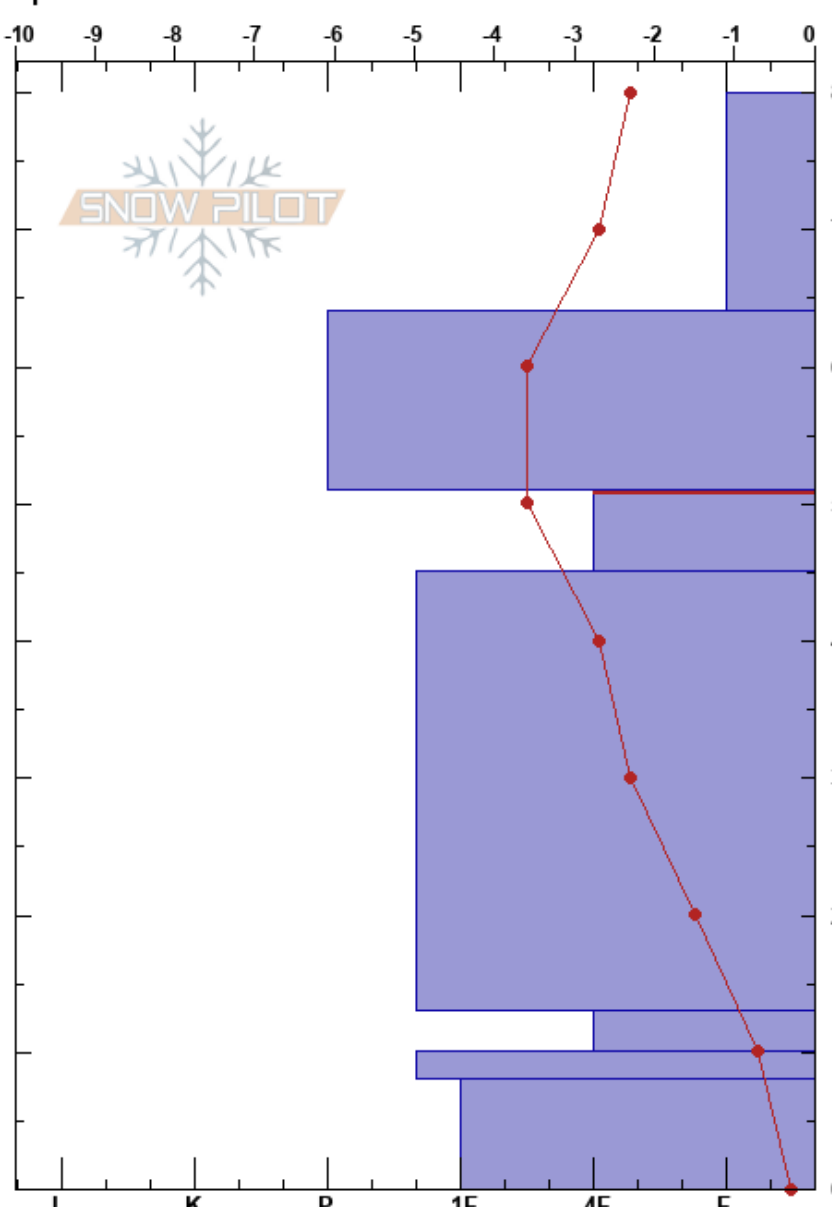

Cutler Ridge N 6980'  
 Central Wasatch  
 UT  
 Elevation: 6980 ft  
 Aspect: N  
 Specifics:

Dave Kelly  
 12/12/2023 - 11:00am  
 Co-ord: 41.38020N, -111.93056W  
 Slope Angle: 24°  
 Wind Loading:

Stability: Good  
 Air Temperature: -1.6°C  
 Sky Cover: CLR  
 Precipitation: NO  
 Wind: Calm

HS:80  
 51-45cm: Problematic layer

Elevation (cm)	Crystal		Moisture	$\rho$ kg/m <sup>3</sup>	Stability tests & Layer comments
	Form	Size			
80	☐				
70	☐ (X)				
60	⊙⊙				
50	⊖				← ECTP17 @51cm
40	● (X)				
30	● (X)				
20					
10	⊖				
10	⊙⊙		M		
0	⊖		M		