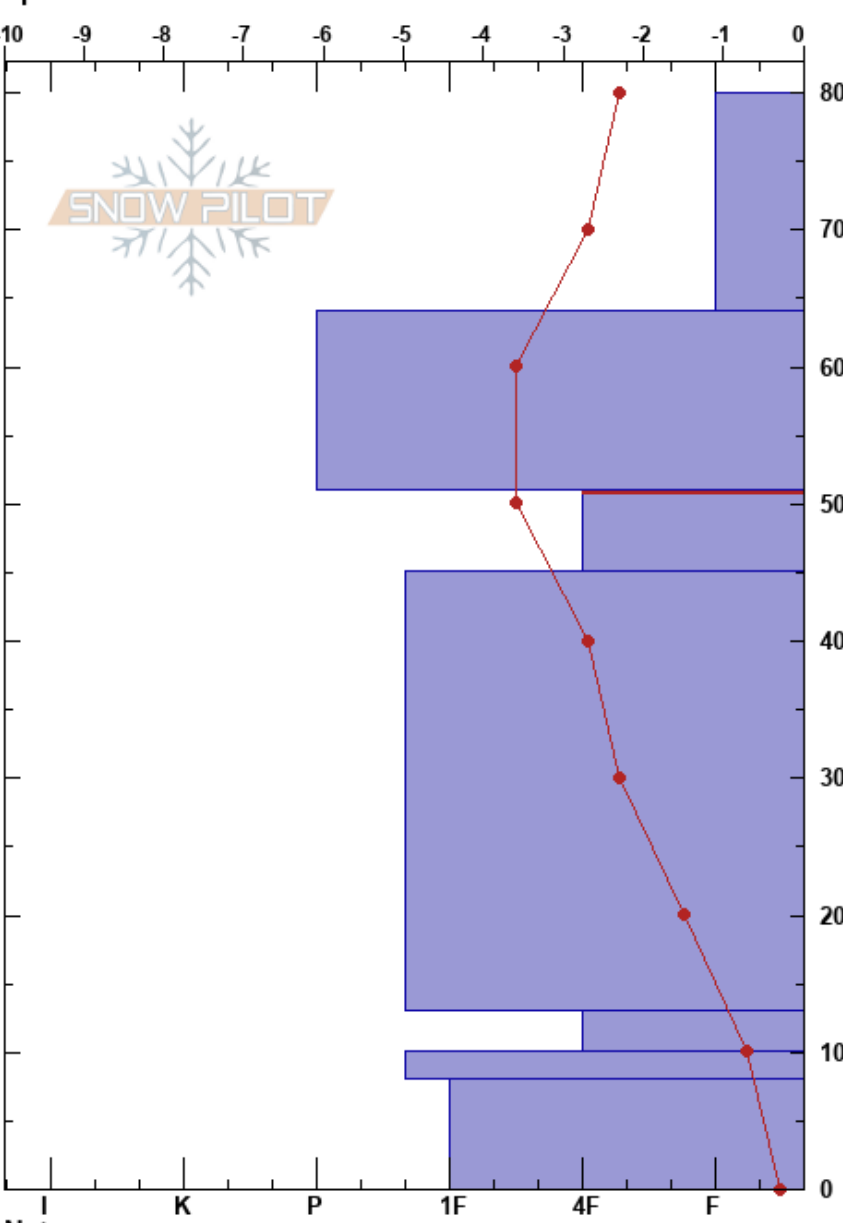

Cutler Ridge N 6980'
 Central Wasatch
 UT
 Elevation: 6980 ft
 Aspect: N
 Specifics:

Dave Kelly
 12/12/2023 - 11:00am
 Co-ord: 41.38020N, -111.93056W
 Slope Angle: 24°
 Wind Loading:

Stability: Good
 Air Temperature: -1.6°C
 Sky Cover: CLR
 Precipitation: NO
 Wind: Calm

HS:80
 51-45cm: Problematic layer

Form	Crystal		ρ kg/m ³	Stability tests & Layer comments
	Size	Moisture		
☐				
☐ (X)				
⊙⊙				
⊖				← ECTP17 @51cm
● (X)				
⊖				
⊙⊙		M		
⊖		M		

Notes: GCS-4