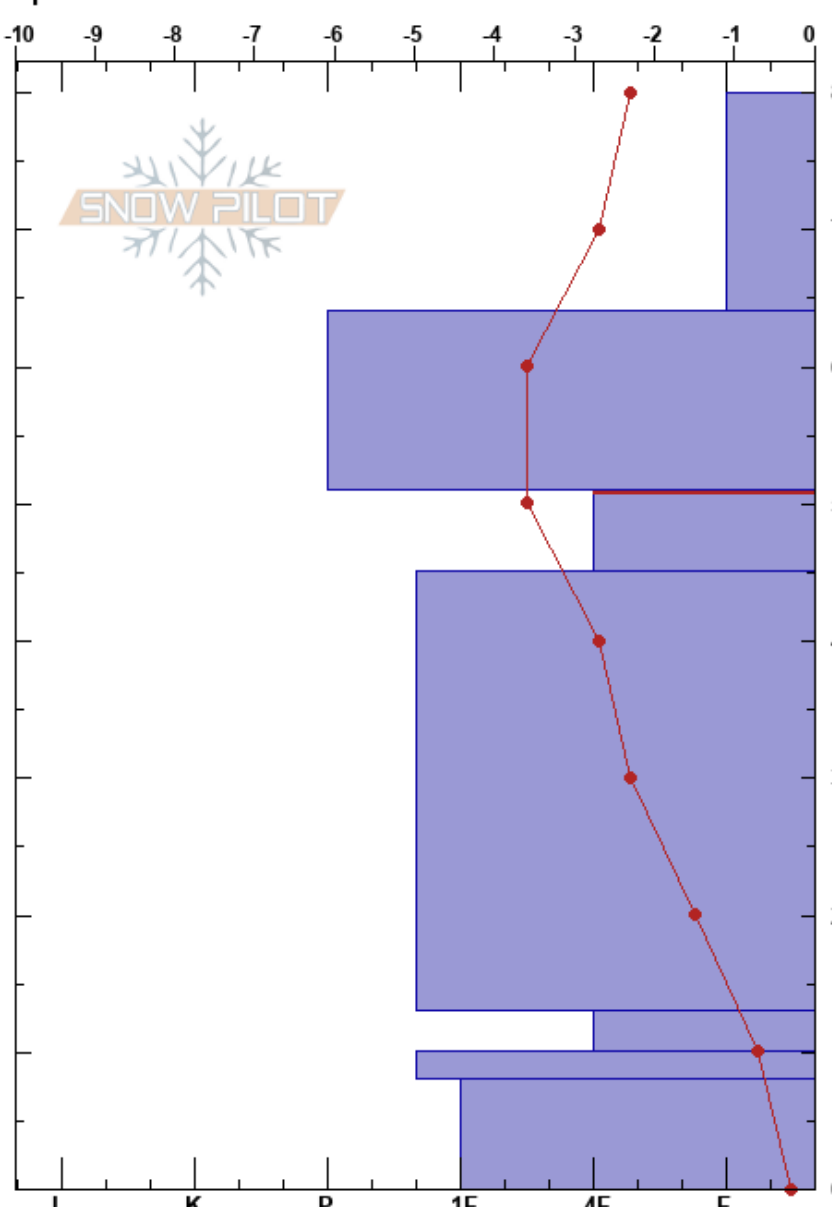

Cutler Ridge N 6980'
 Central Wasatch
 UT
 Elevation: 6980 ft
 Aspect: N
 Specifics:

Dave Kelly
 12/12/2023 - 11:00am
 Co-ord: 41.38020N, -111.93056W
 Slope Angle: 24°
 Wind Loading:

Stability: Good
 Air Temperature: -1.6°C
 Sky Cover: CLR
 Precipitation: NO
 Wind: Calm

HS:80
 51-45cm: Problematic layer

Form	Crystal		ρ kg/m ³	Stability tests & Layer comments
	Size	Moisture		
☐				
☐ (X)				
⊙⊙				
⊖				← ECTP17 @51cm
● (X)				
⊖				
⊙⊙		M		
⊖		M		

Notes: GCS-4