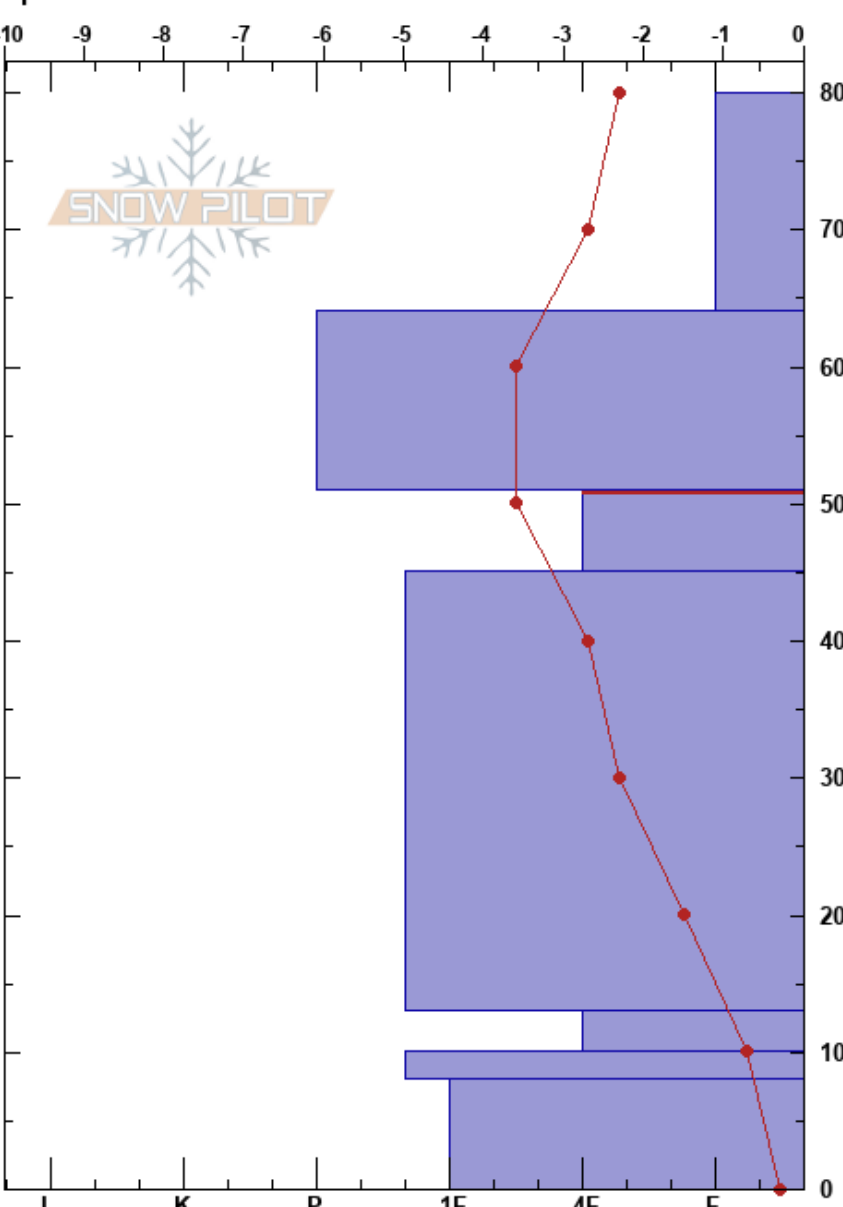

Cutler Ridge N 6980'  
 Central Wasatch  
 UT  
 Elevation: 6980 ft  
 Aspect: N  
 Specifics:

Dave Kelly  
 12/12/2023 - 11:00am  
 Co-ord: 41.38020N, -111.93056W  
 Slope Angle: 24°  
 Wind Loading:

Stability: Good  
 Air Temperature: -1.6°C  
 Sky Cover: CLR  
 Precipitation: NO  
 Wind: Calm

HS:80  
 51-45cm: Problematic layer

Form	Crystal		$\rho$ kg/m <sup>3</sup>	Stability tests & Layer comments
	Size	Moisture		
☐				
☐ (X)				
⊙⊙				
⊖				← ECTP17 @51cm
● (X)				
⊖				
⊙⊙		M		
⊖		M		

Notes: GCS-4