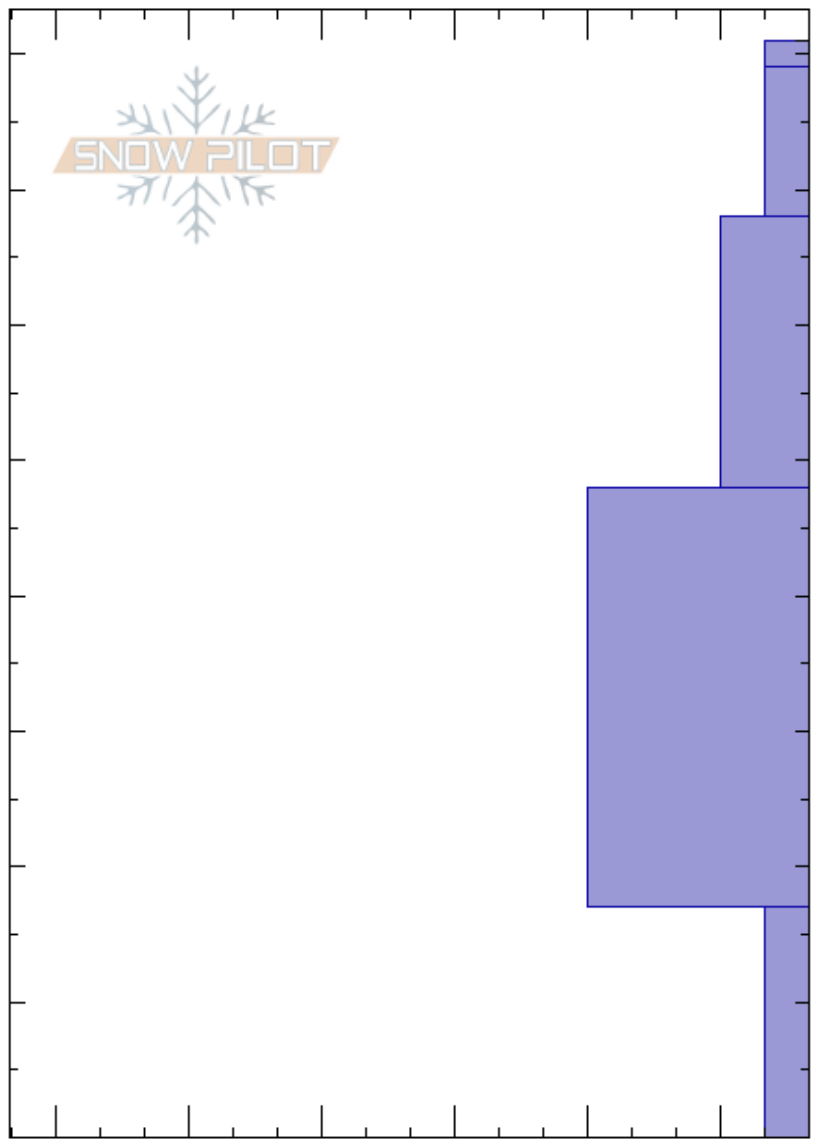

Fletchers Bowl
 Bear River Range
 UT
 Elevation: 8200 ft
 Aspect: E
 Specifics:

Nichole Dye
 12/10/2023 - 12:31pm
 Co-ord:
 Slope Angle: 26°
 Wind Loading: previous

Stability: Fair
 Air Temperature: 28°F
 Sky Cover: OVC
 Precipitation: NO
 Wind: SW Moderate

HS:81
 Layer Notes:
 81-79cm: NSF beginning on surface
 17-0cm: damp
 17-0cm: Problematic layer

Crystal Form	Crystal Size	Moisture	ρ kg/m ³	Stability tests & Layer comments
☐				81-79cm: NSF beginning on surface
☐				
•				
⊖				17-0cm: damp
				ECTX